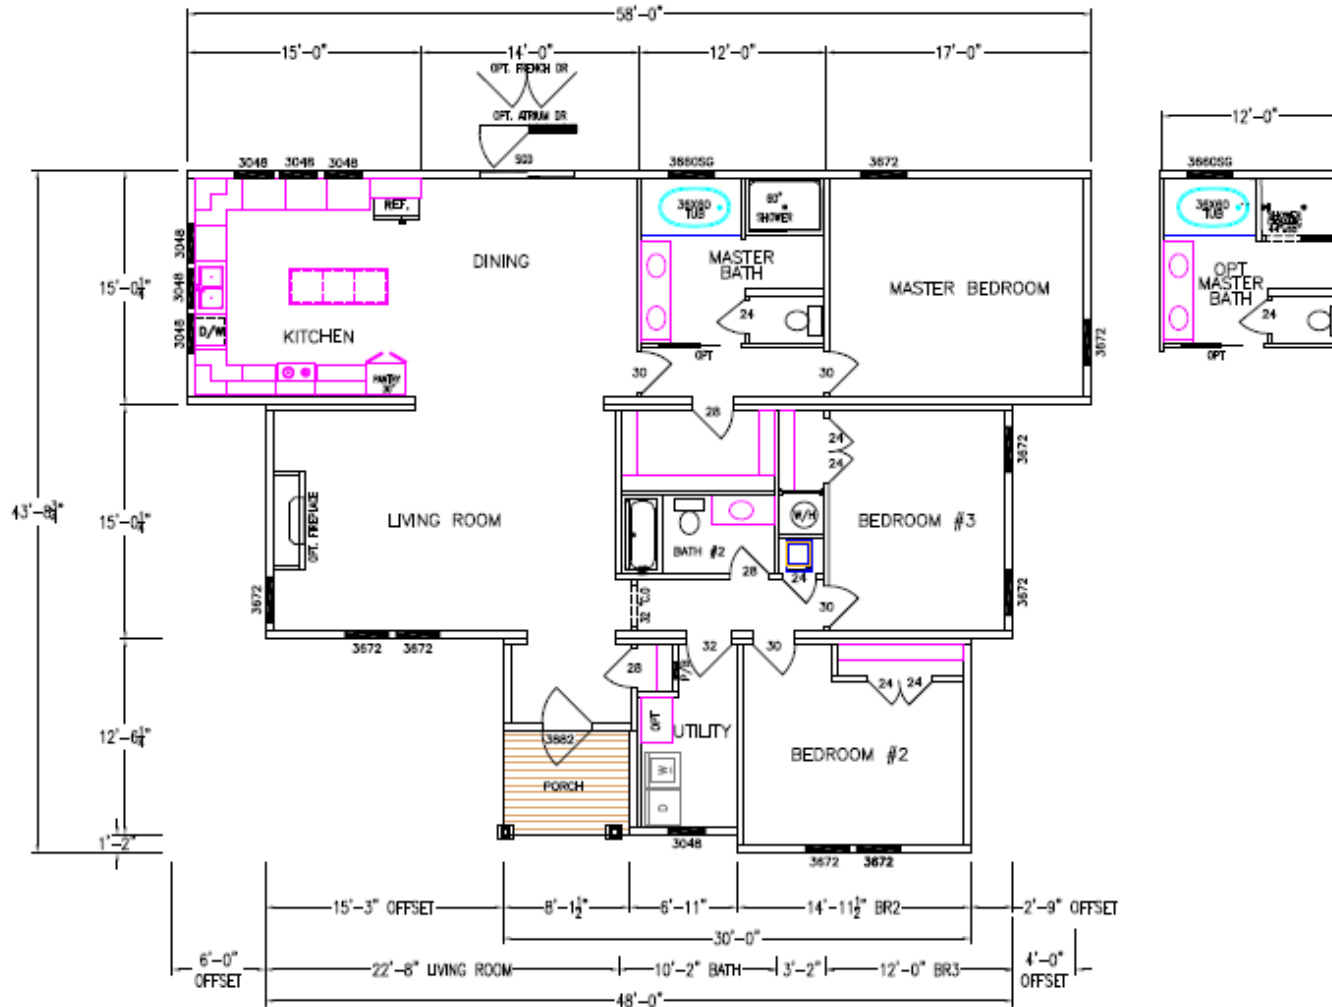

Manor Collection - Nandina IV

NANDINA IV MANOR COLLECTION

8/4/2020
1985 SF 1931 HSF

5115-62-3-47 3BR/2BA 1985 TSF / 1931 HSF

Due to continuous product improvement, specifications and finish options are subject to change without notice. The square footage and other dimensions are approximate. Renderings are often shown with optional features and upgrades that can be added at additional cost.