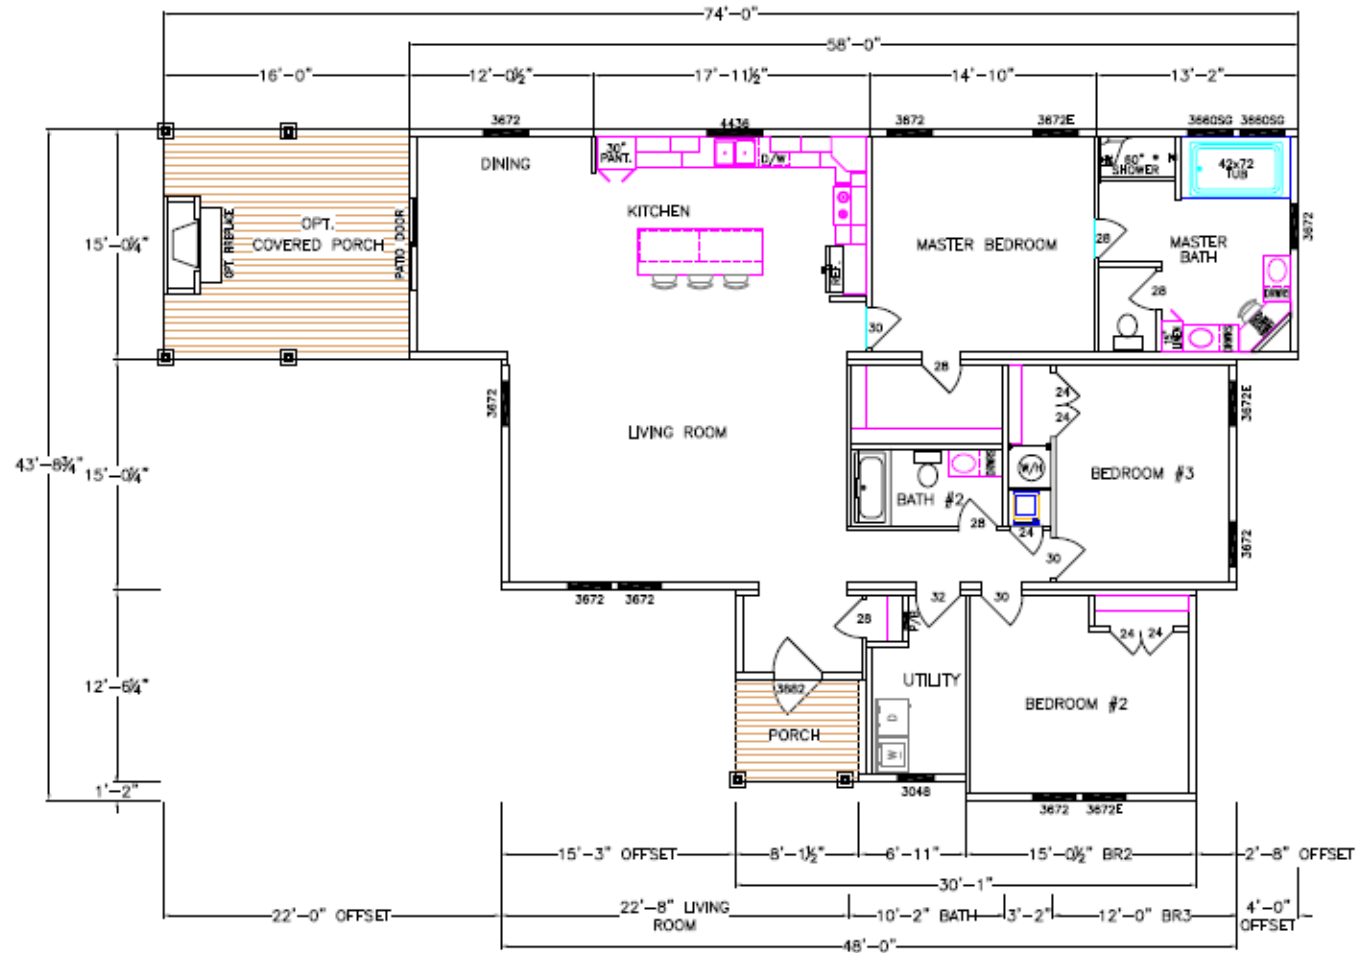

Manor Collection - Nandina I

MANOR COLLECTION
NANDINA I

FRANKLIN ***5039-78-3-47 (APPROX. 2227 SF /1932 HSF)
8/4/2020

5039-78-3-47 3BR/2BA 2227 TSF /1932 HSF

Due to continuous product improvement, specifications and finish options are subject to change without notice. The square footage and other dimensions are approximate. Renderings are often shown with optional features and upgrades that can be added at additional cost.