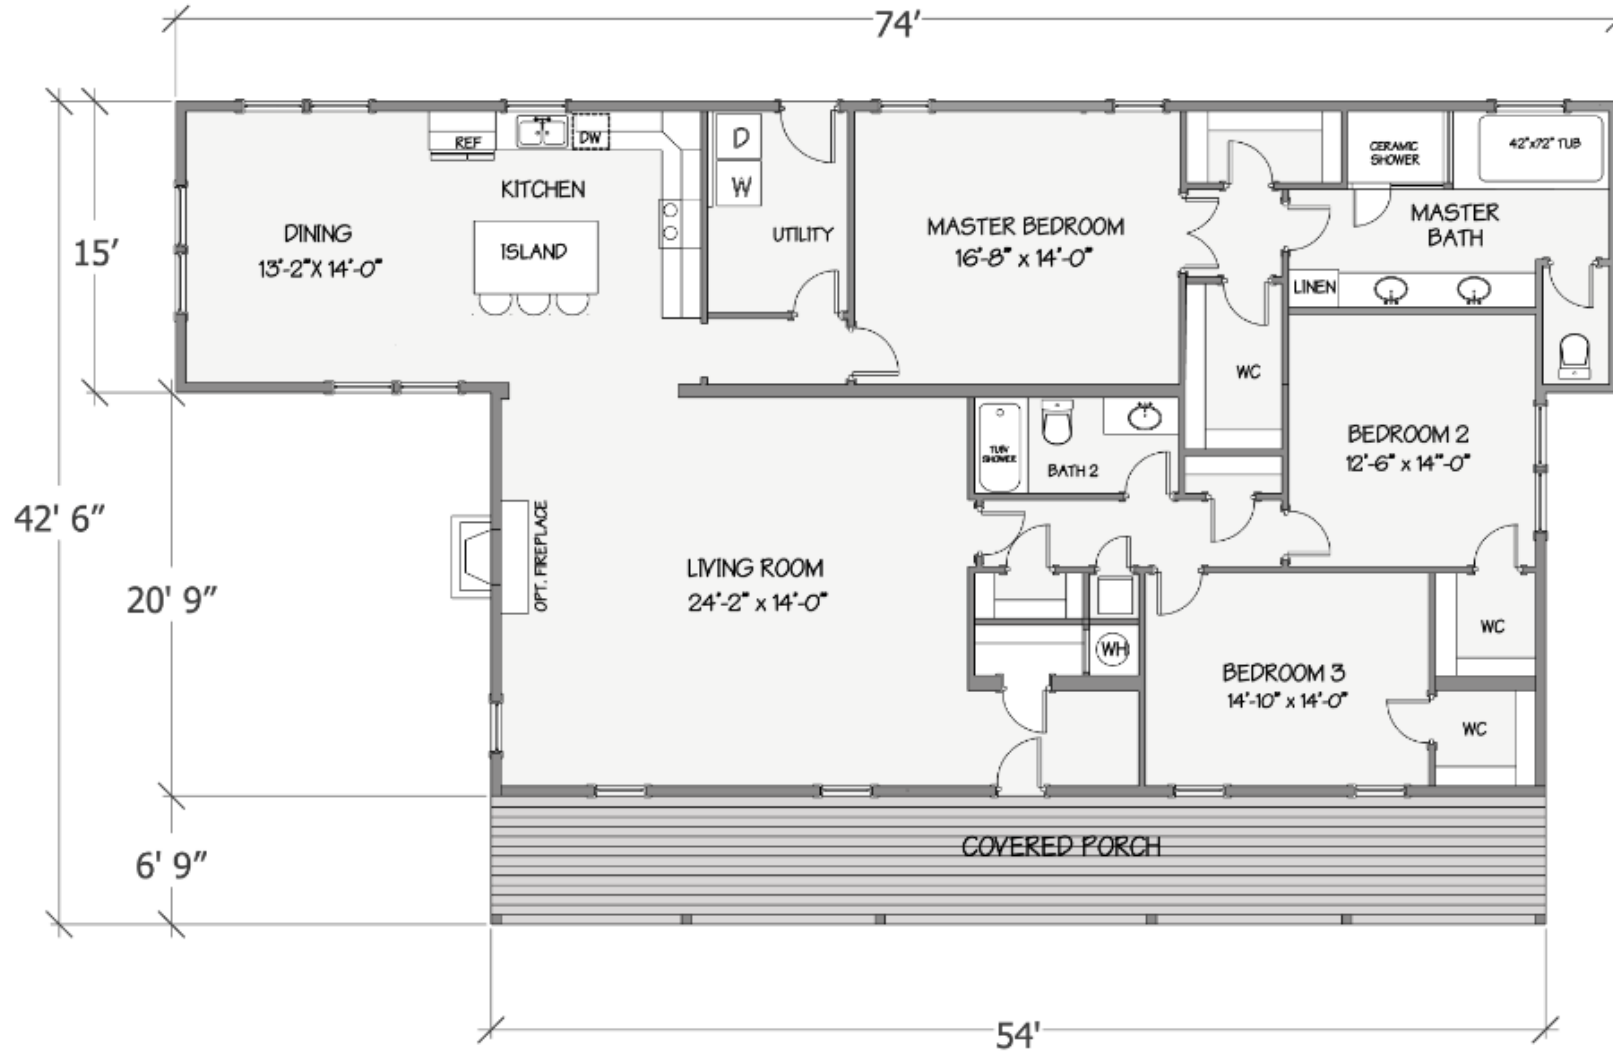

Manor Collection – Lilly IV

5134-78-3-44 3BR/2BA 2636 TSF / 2265 HSF

Due to continuous product improvement, specifications and finish options are subject to change without notice. The square footage and other dimensions are approximate. Renderings are often shown with optional features and upgrades that can be added at additional cost.