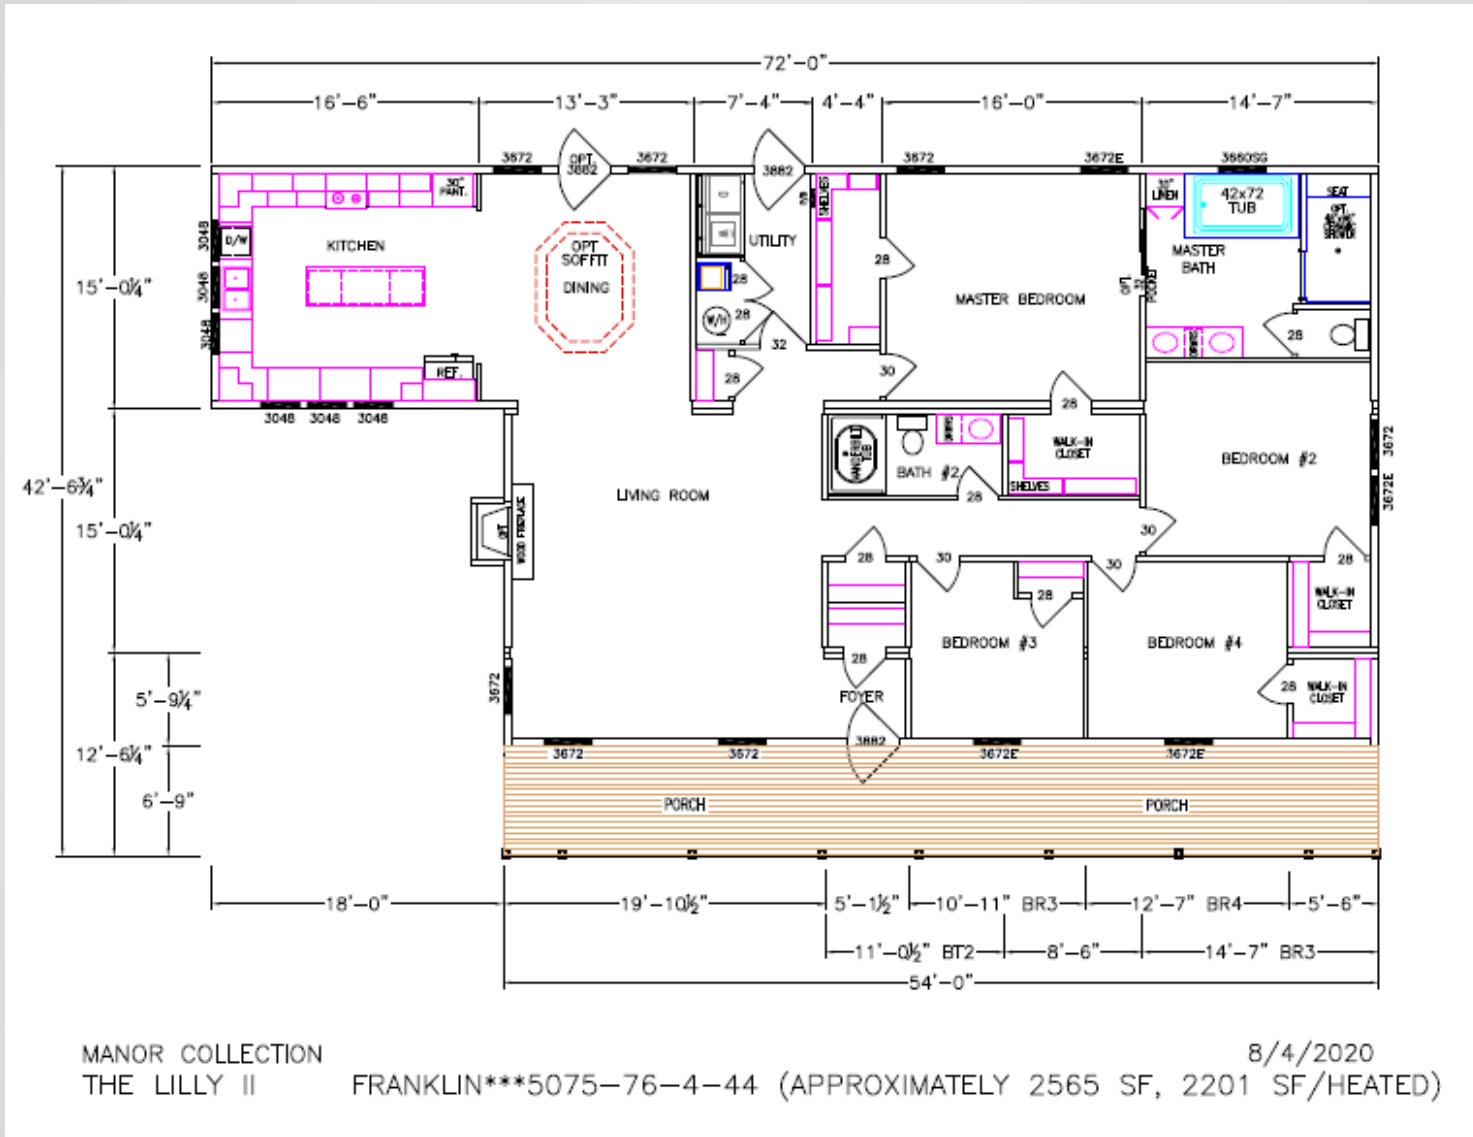

Manor Collection - Lilly II

5075-76-4-44 4BR/2BA 2565TSF / 2201HSF

Due to continuous product improvement, specifications and finish options are subject to change without notice. The square footage and other dimensions are approximate. Renderings are often shown with optional features and upgrades that can be added at additional cost.