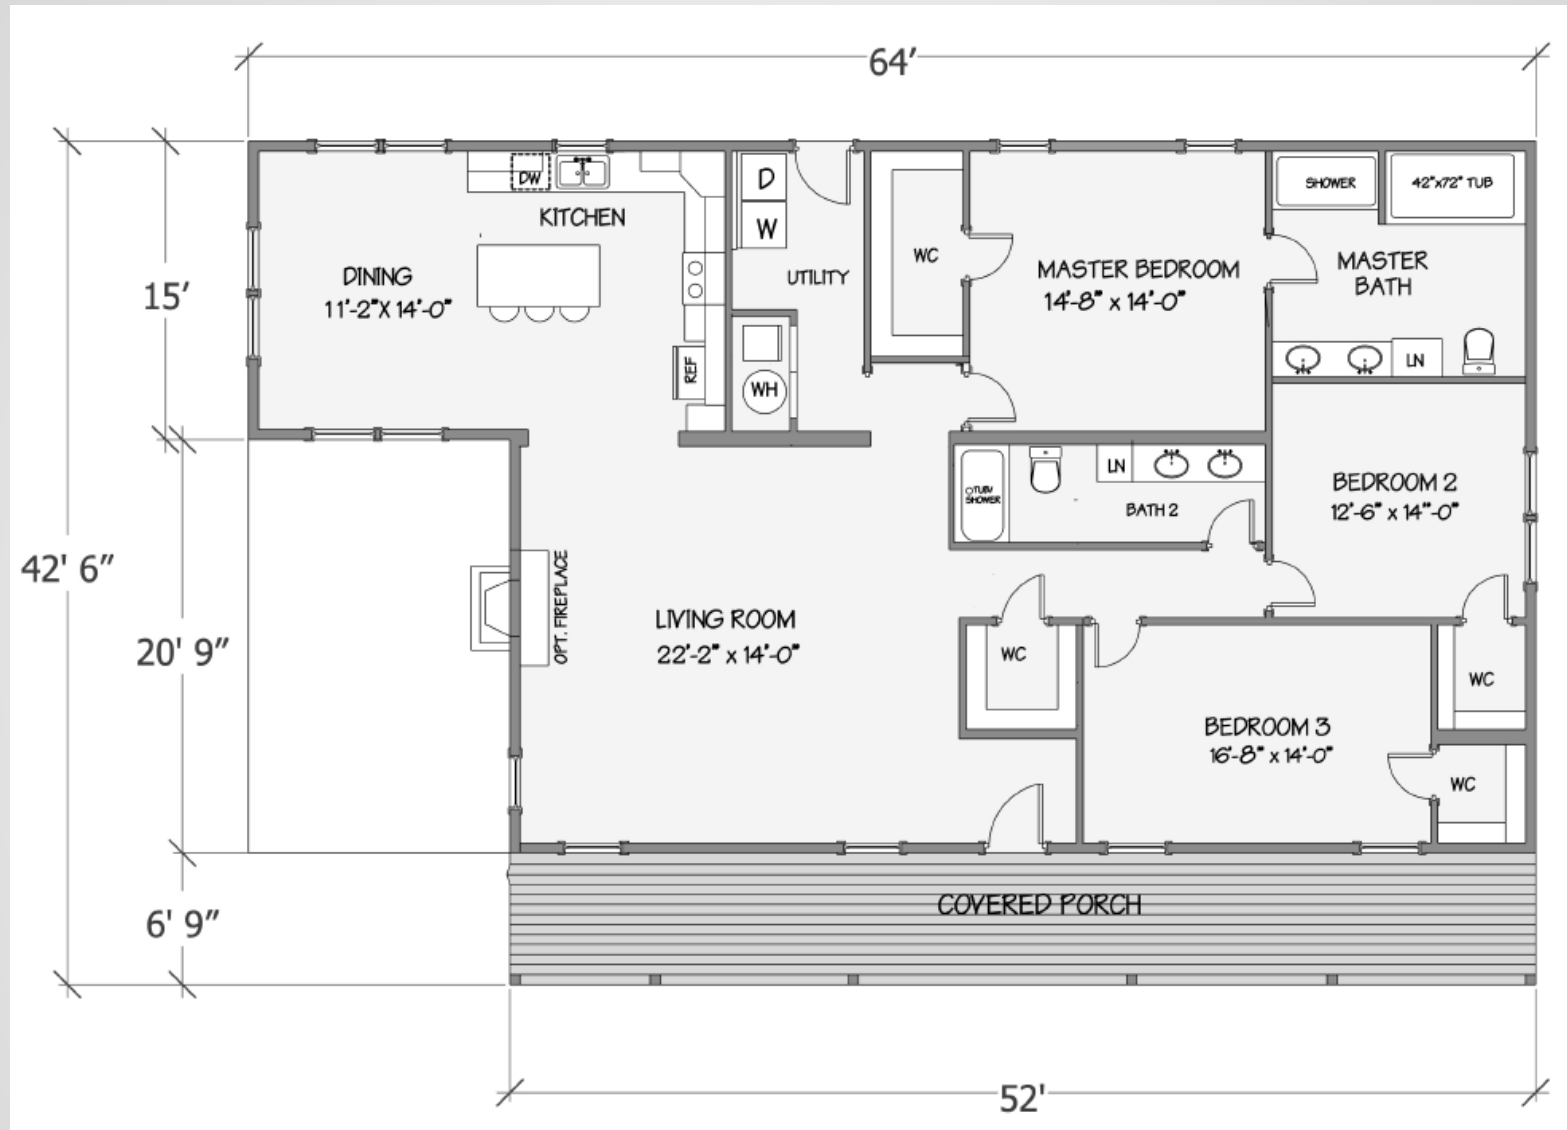

Manor Collection - Lilly I

5063-68-3-44 3BR/2BA 2394 TSF / 2042 HSF

Due to continuous product improvement, specifications and finish options are subject to change without notice. The square footage and other dimensions are approximate. Renderings are often shown with optional features and upgrades that can be added at additional cost.