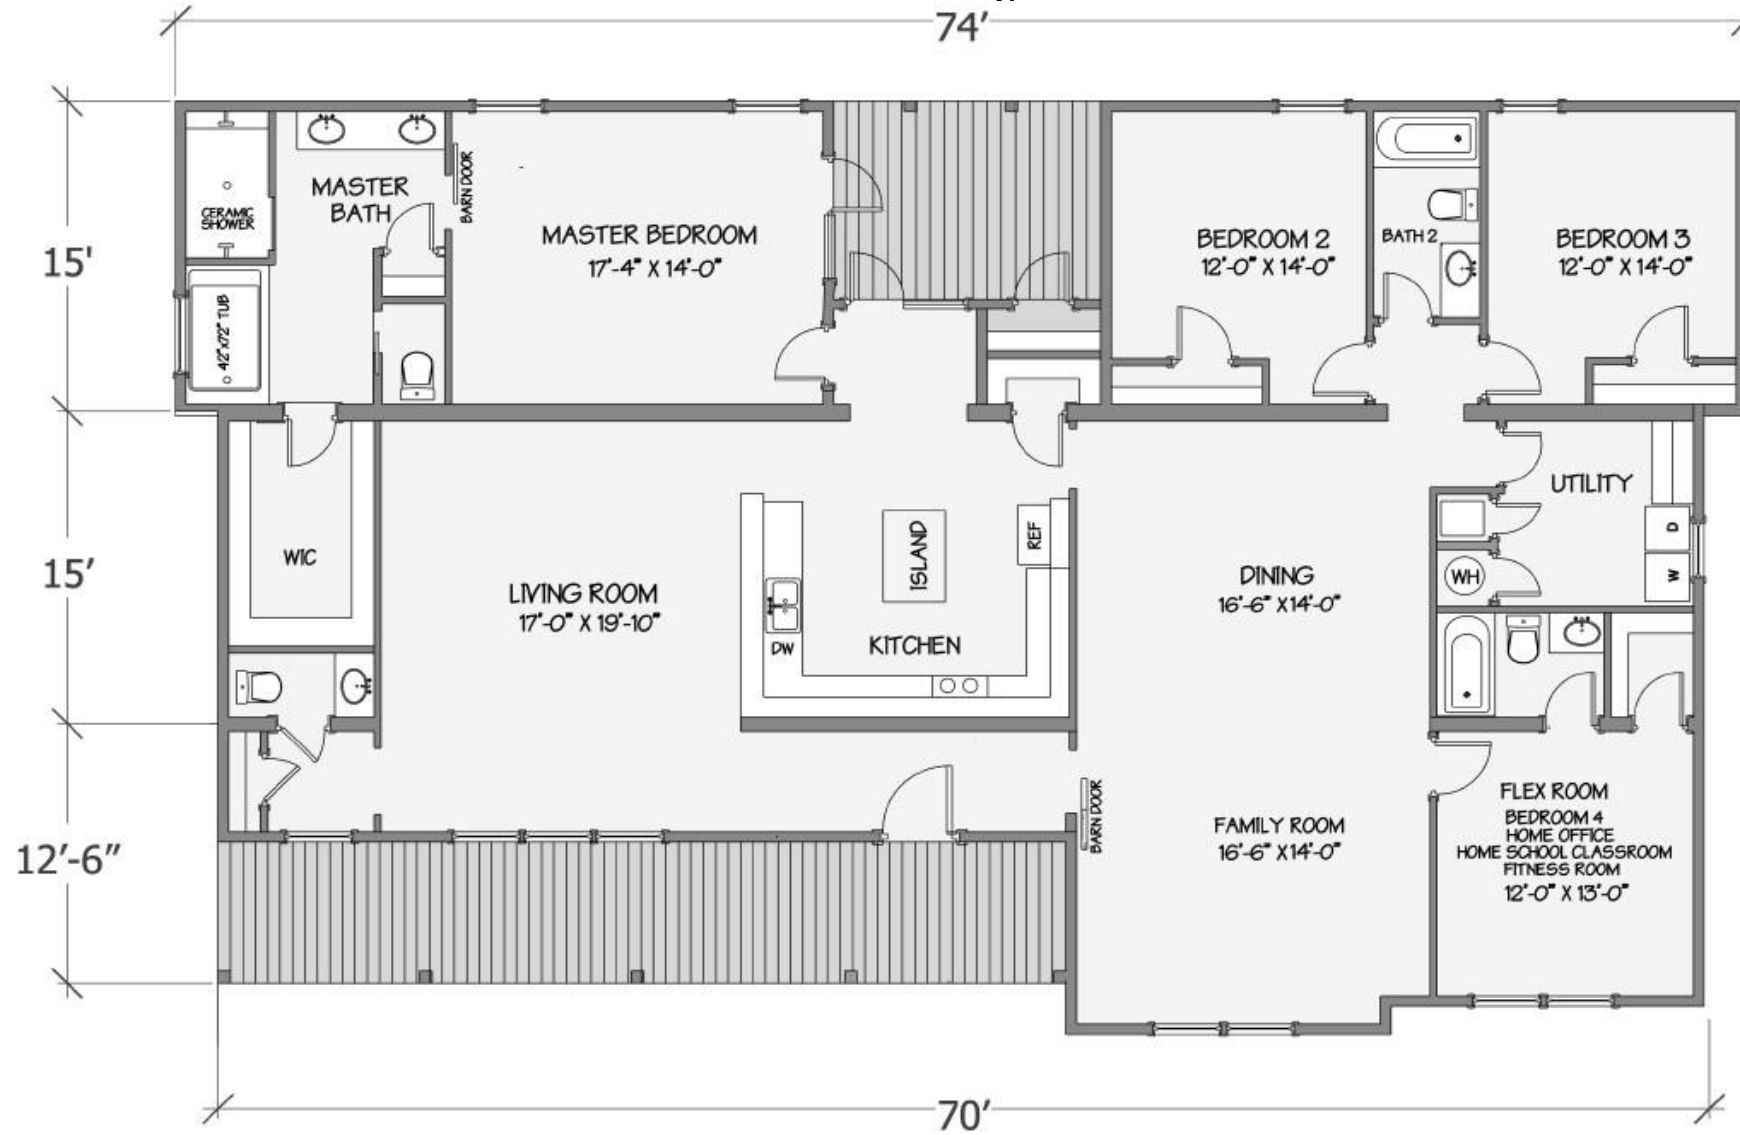

# Manor Collection – Cypress Lake II

5137-78-4-47 4BR/3BA 3128 TSF / 2859 HSF

Due to continuous product improvement, specifications and finish options are subject to change without notice. The square footage and other dimensions are approximate. Renderings are often shown with optional features and upgrades that can be added at additional cost.