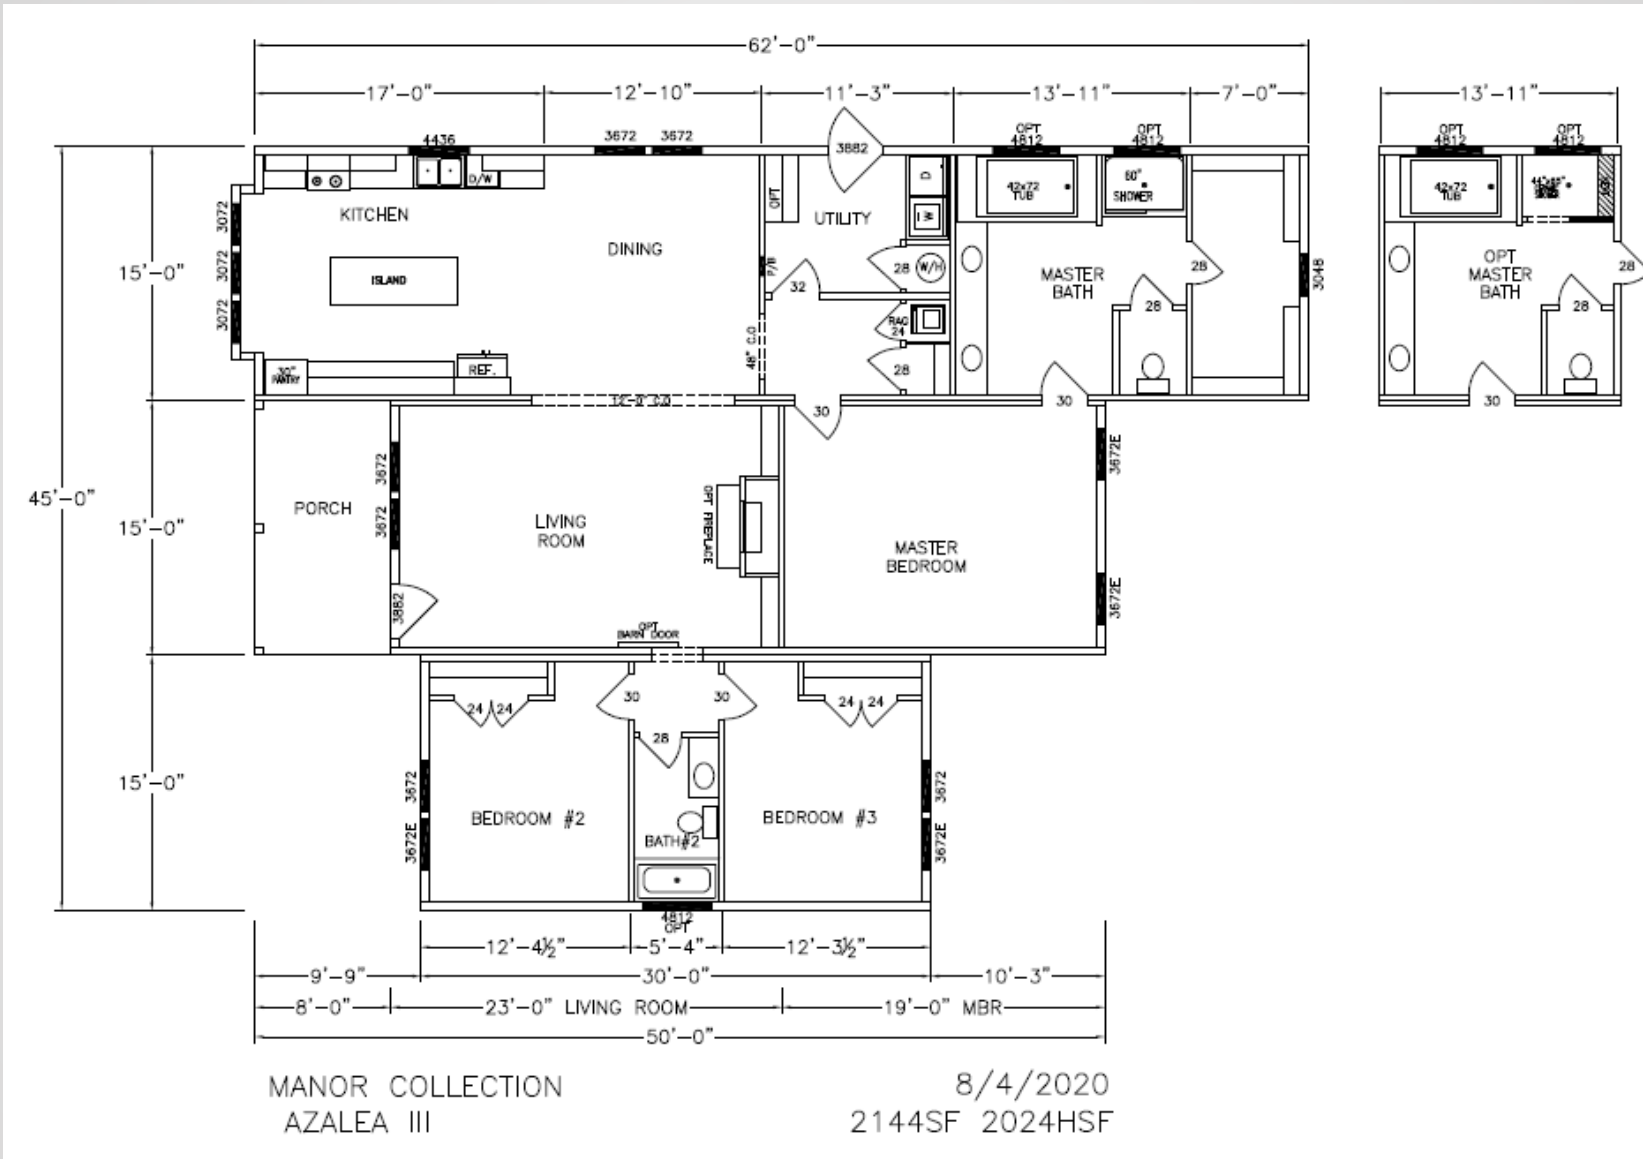

Manor Collection - Azalea III

5112-66-3-47 3BR/2BA 2130 TSF / 1984 HSF

Due to continuous product improvement, specifications and finish options are subject to change without notice. The square footage and other dimensions are approximate. Renderings are often shown with optional features and upgrades that can be added at additional cost. Please contact us at (800) 332-4510 to inquire about current options and pricing.