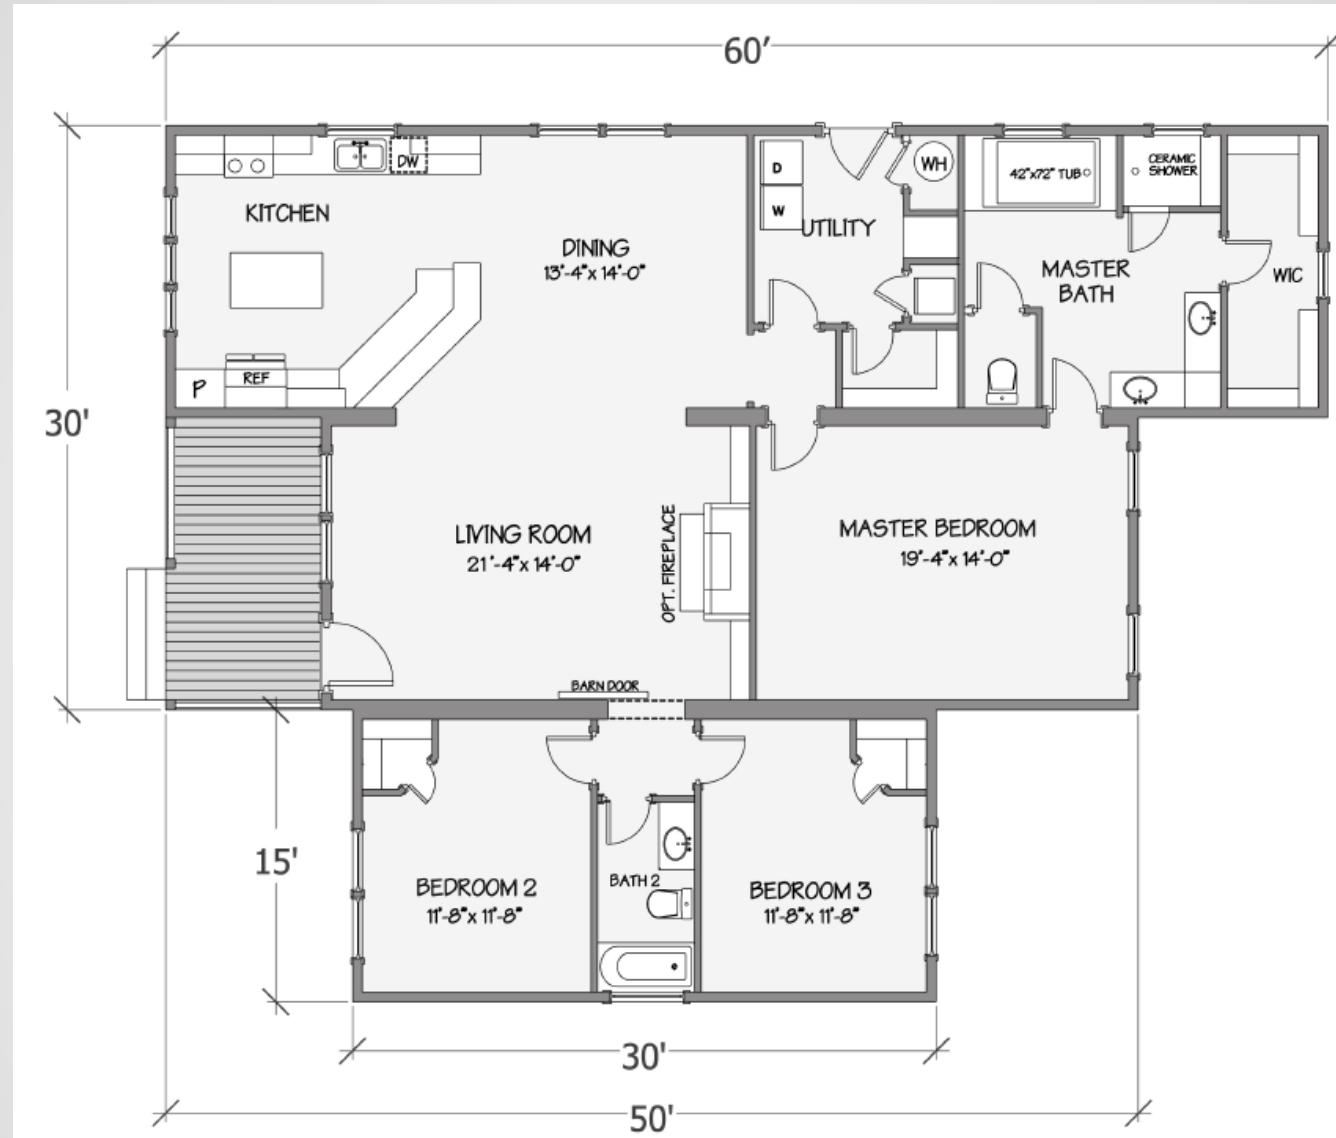

Manor Collection – Azalea I

5078-64-3-47 3BR/2BA 2136 TSF / 2016 HSF

Due to continuous product improvement, specifications and finish options are subject to change without notice. The square footage and other dimensions are approximate. Renderings are often shown with optional features and upgrades that can be added at additional cost.