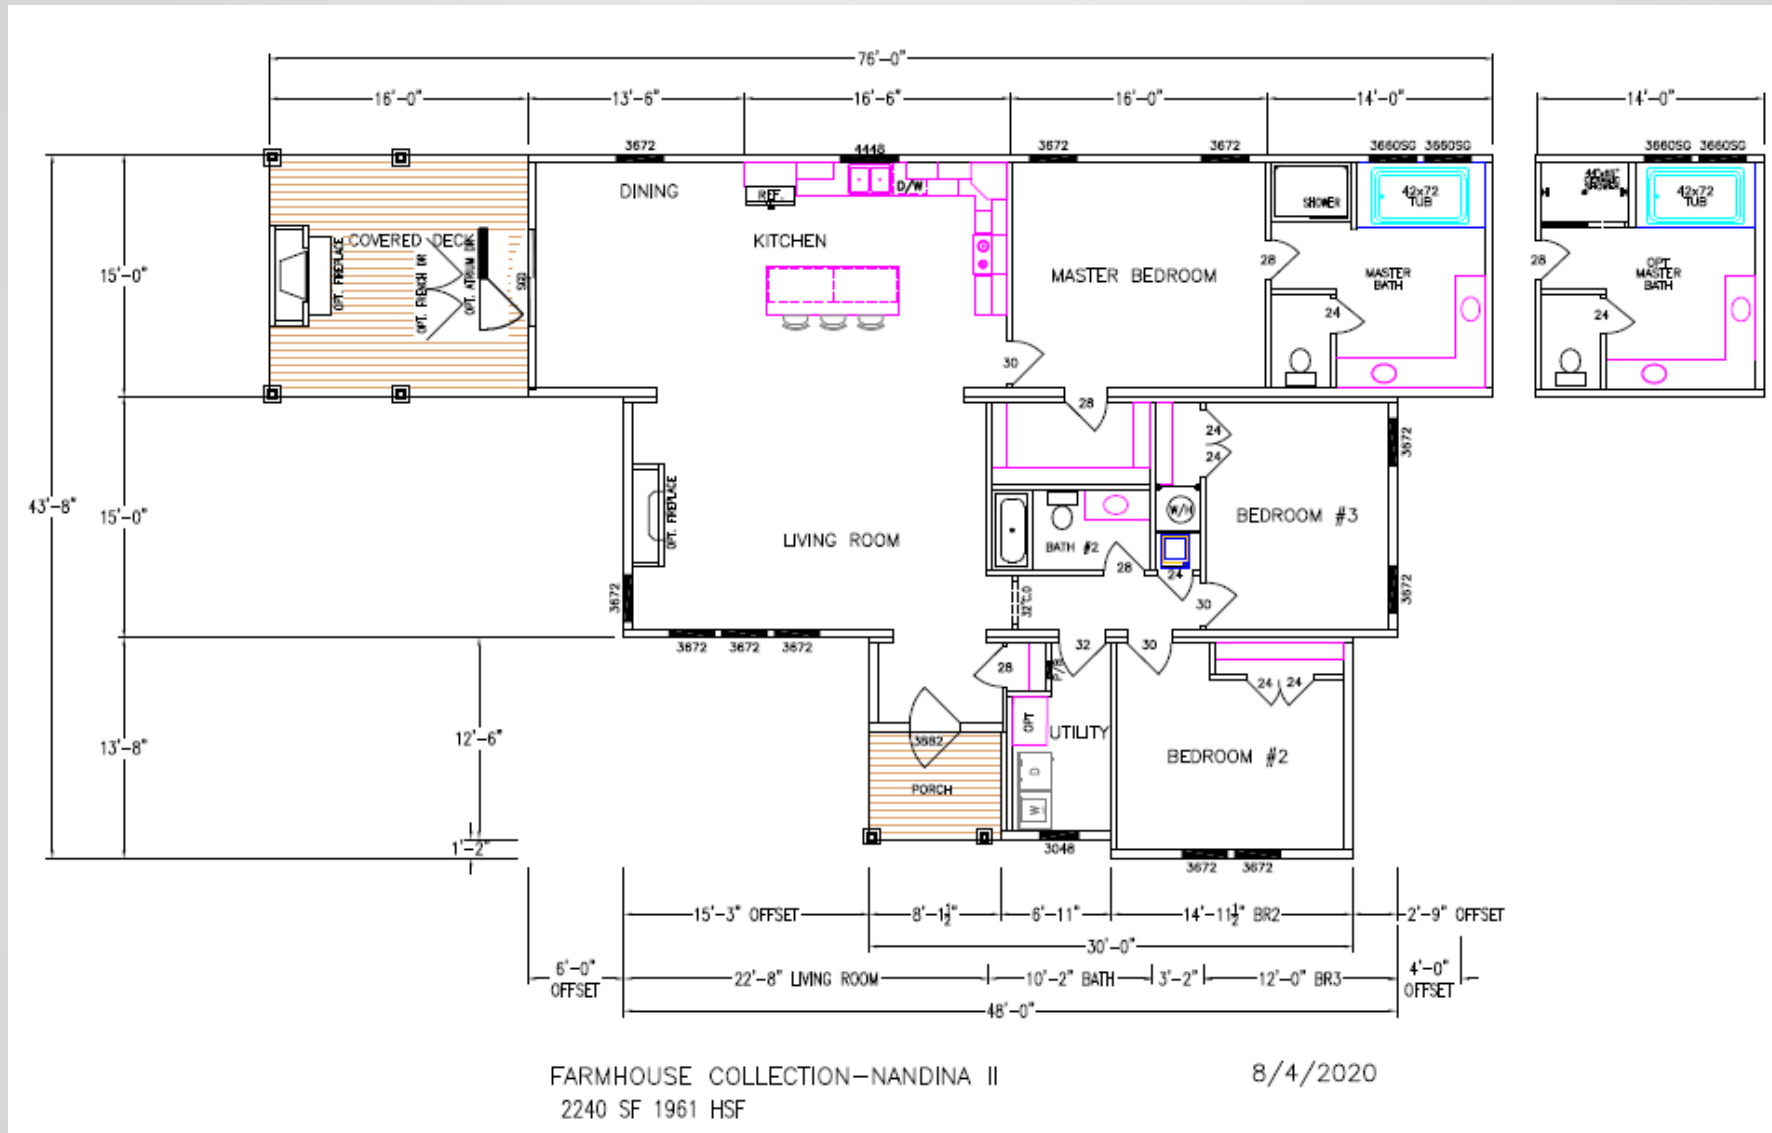

Farmhouse Collection - Nandina II

5123-80-3-47 3BR/2BA 2240 TSF / 1961 HSF

Due to continuous product improvement, specifications and finish options are subject to change without notice. The square footage and other dimensions are approximate. Renderings are often shown with optional features and upgrades that can be added at additional cost.