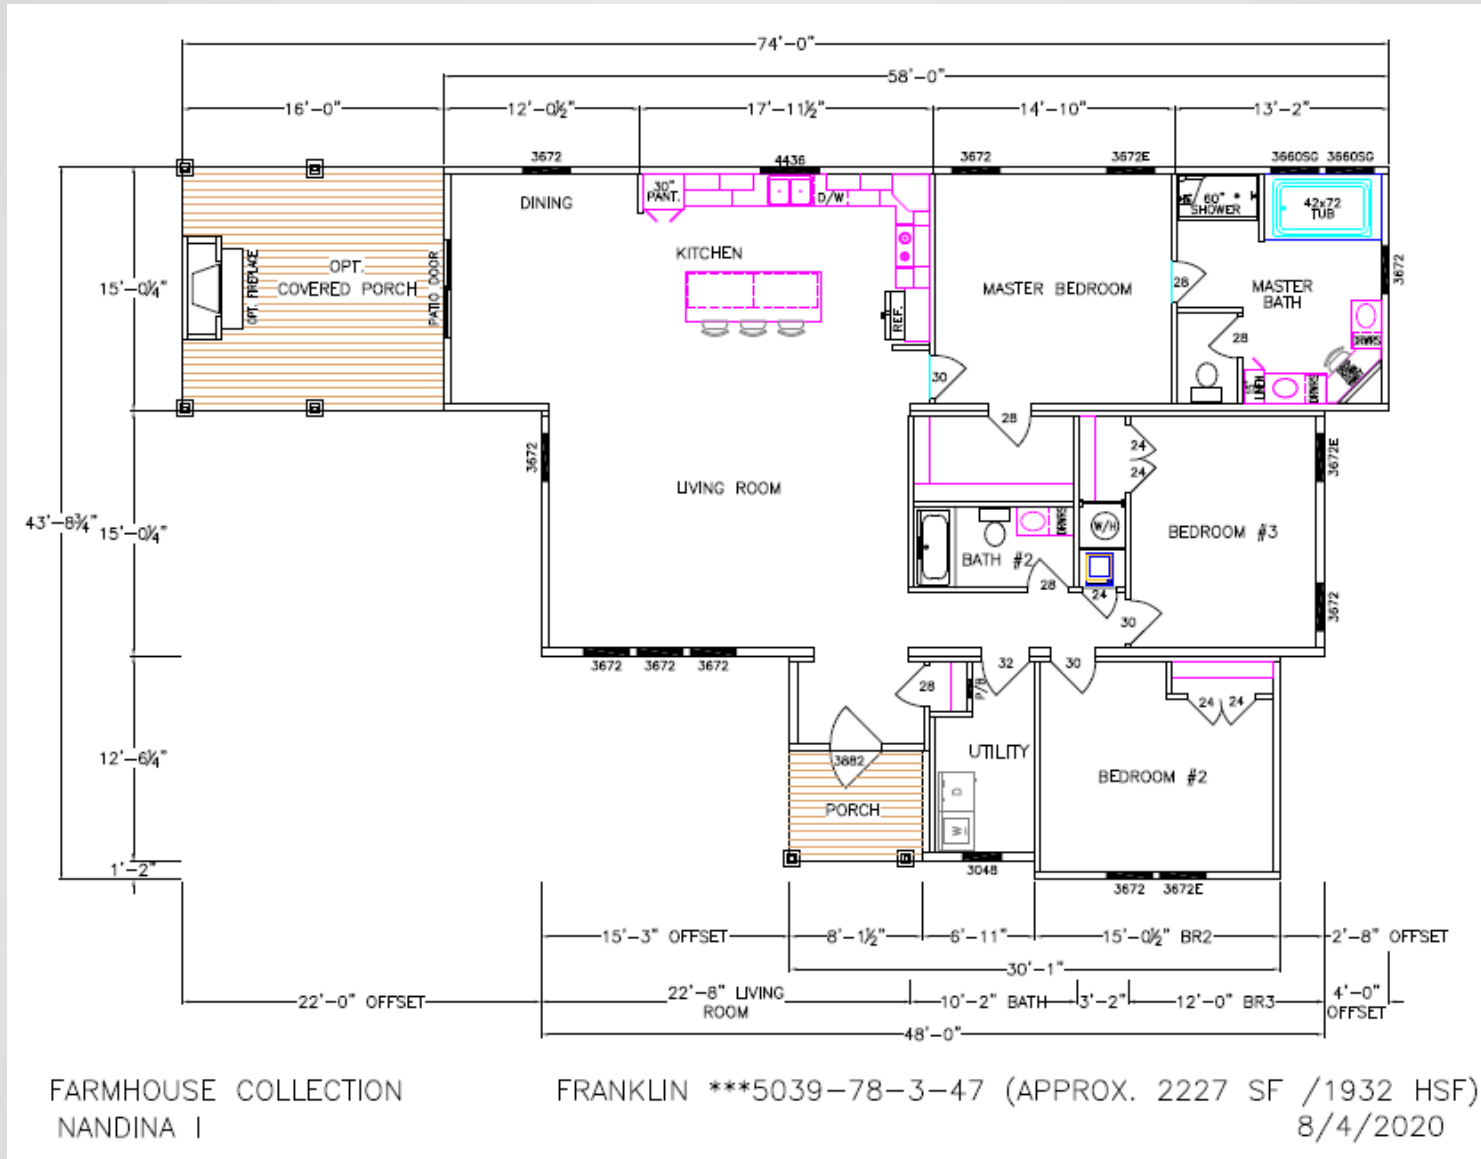

Farmhouse Collection - Nandina I

5122-78-3-47 3BR/2BA 2227 TSF / 1932 HSF

Due to continuous product improvement, specifications and finish options are subject to change without notice. The square footage and other dimensions are approximate. Renderings are often shown with optional features and upgrades that can be added at additional cost.