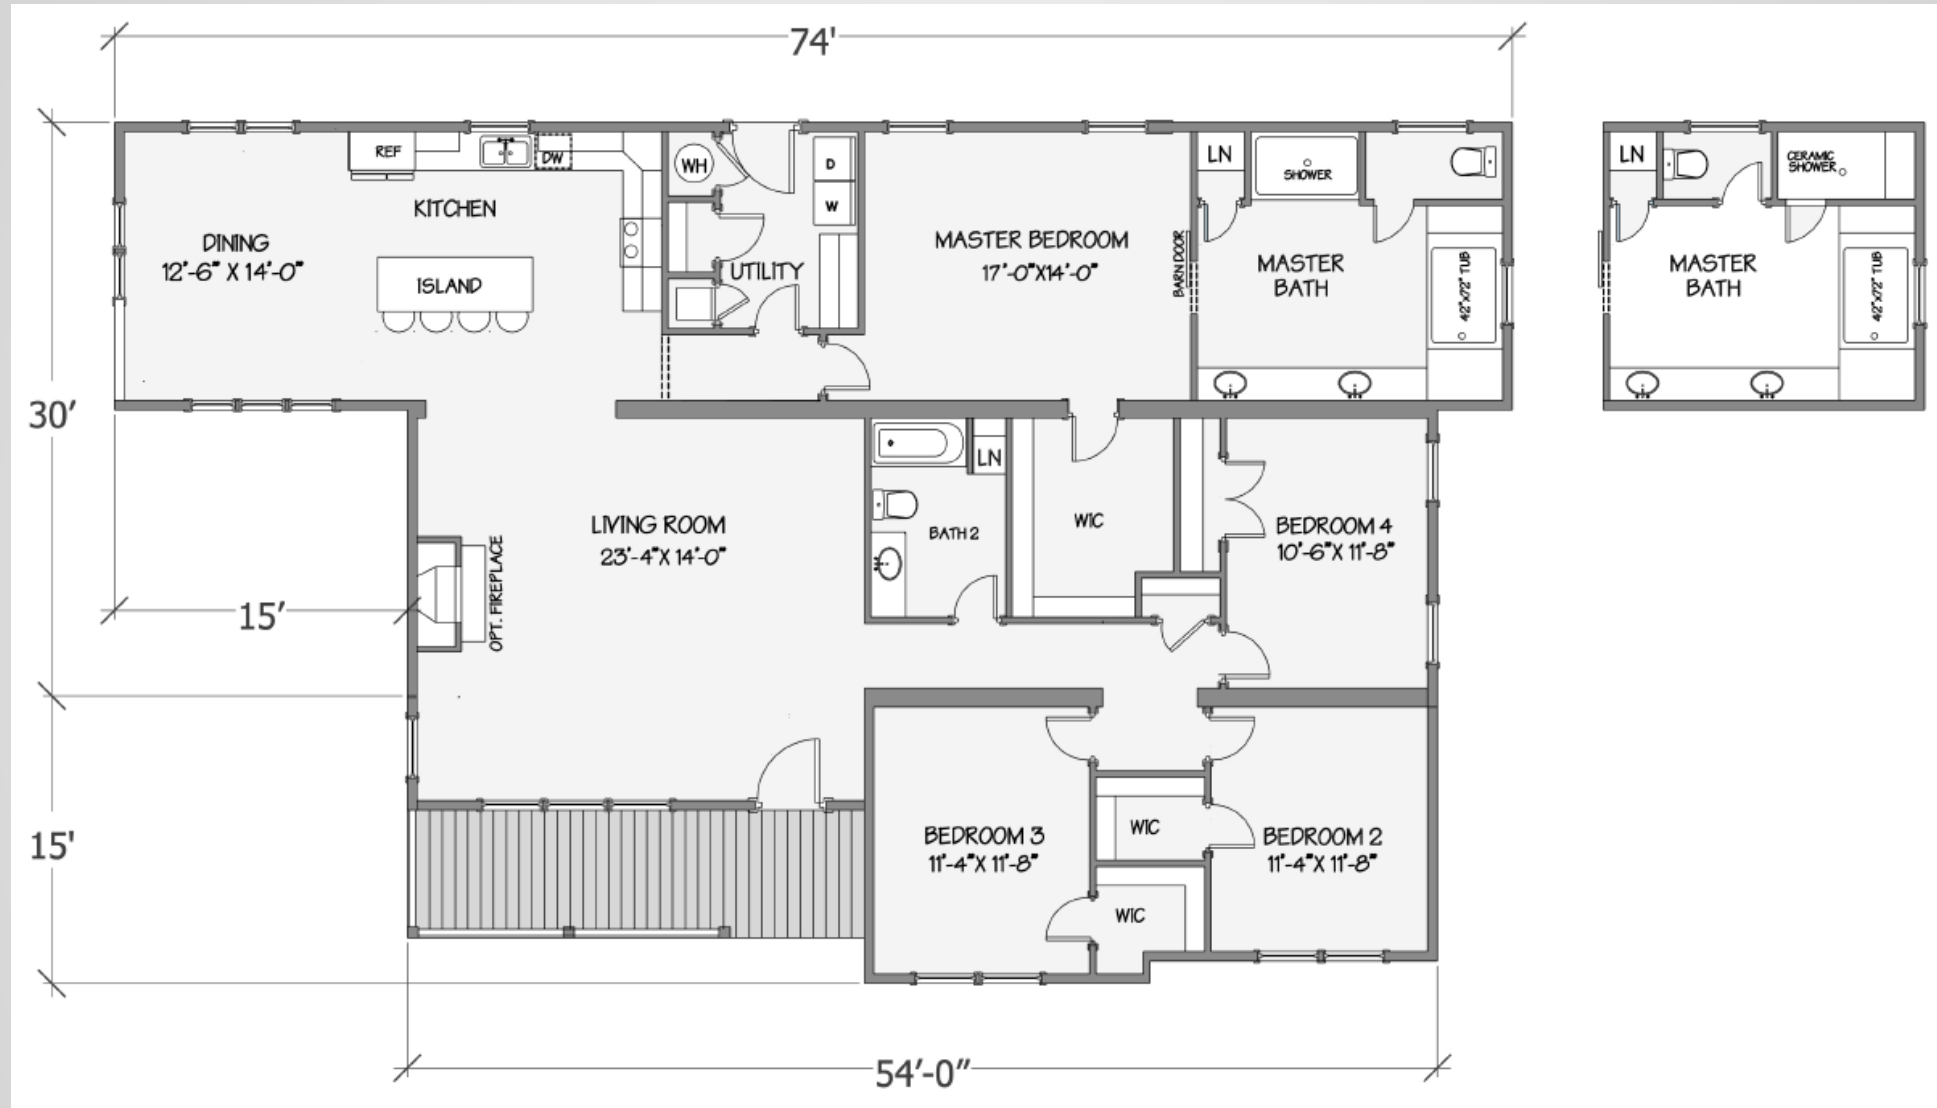

Farmhouse Collection - Jasmine II

5130-78-4-47 4BR/2BA 2639 TSF / 2477 HSF

Due to continuous product improvement, specifications and finish options are subject to change without notice. The square footage and other dimensions are approximate. Renderings are often shown with optional features and upgrades that can be added at additional cost.