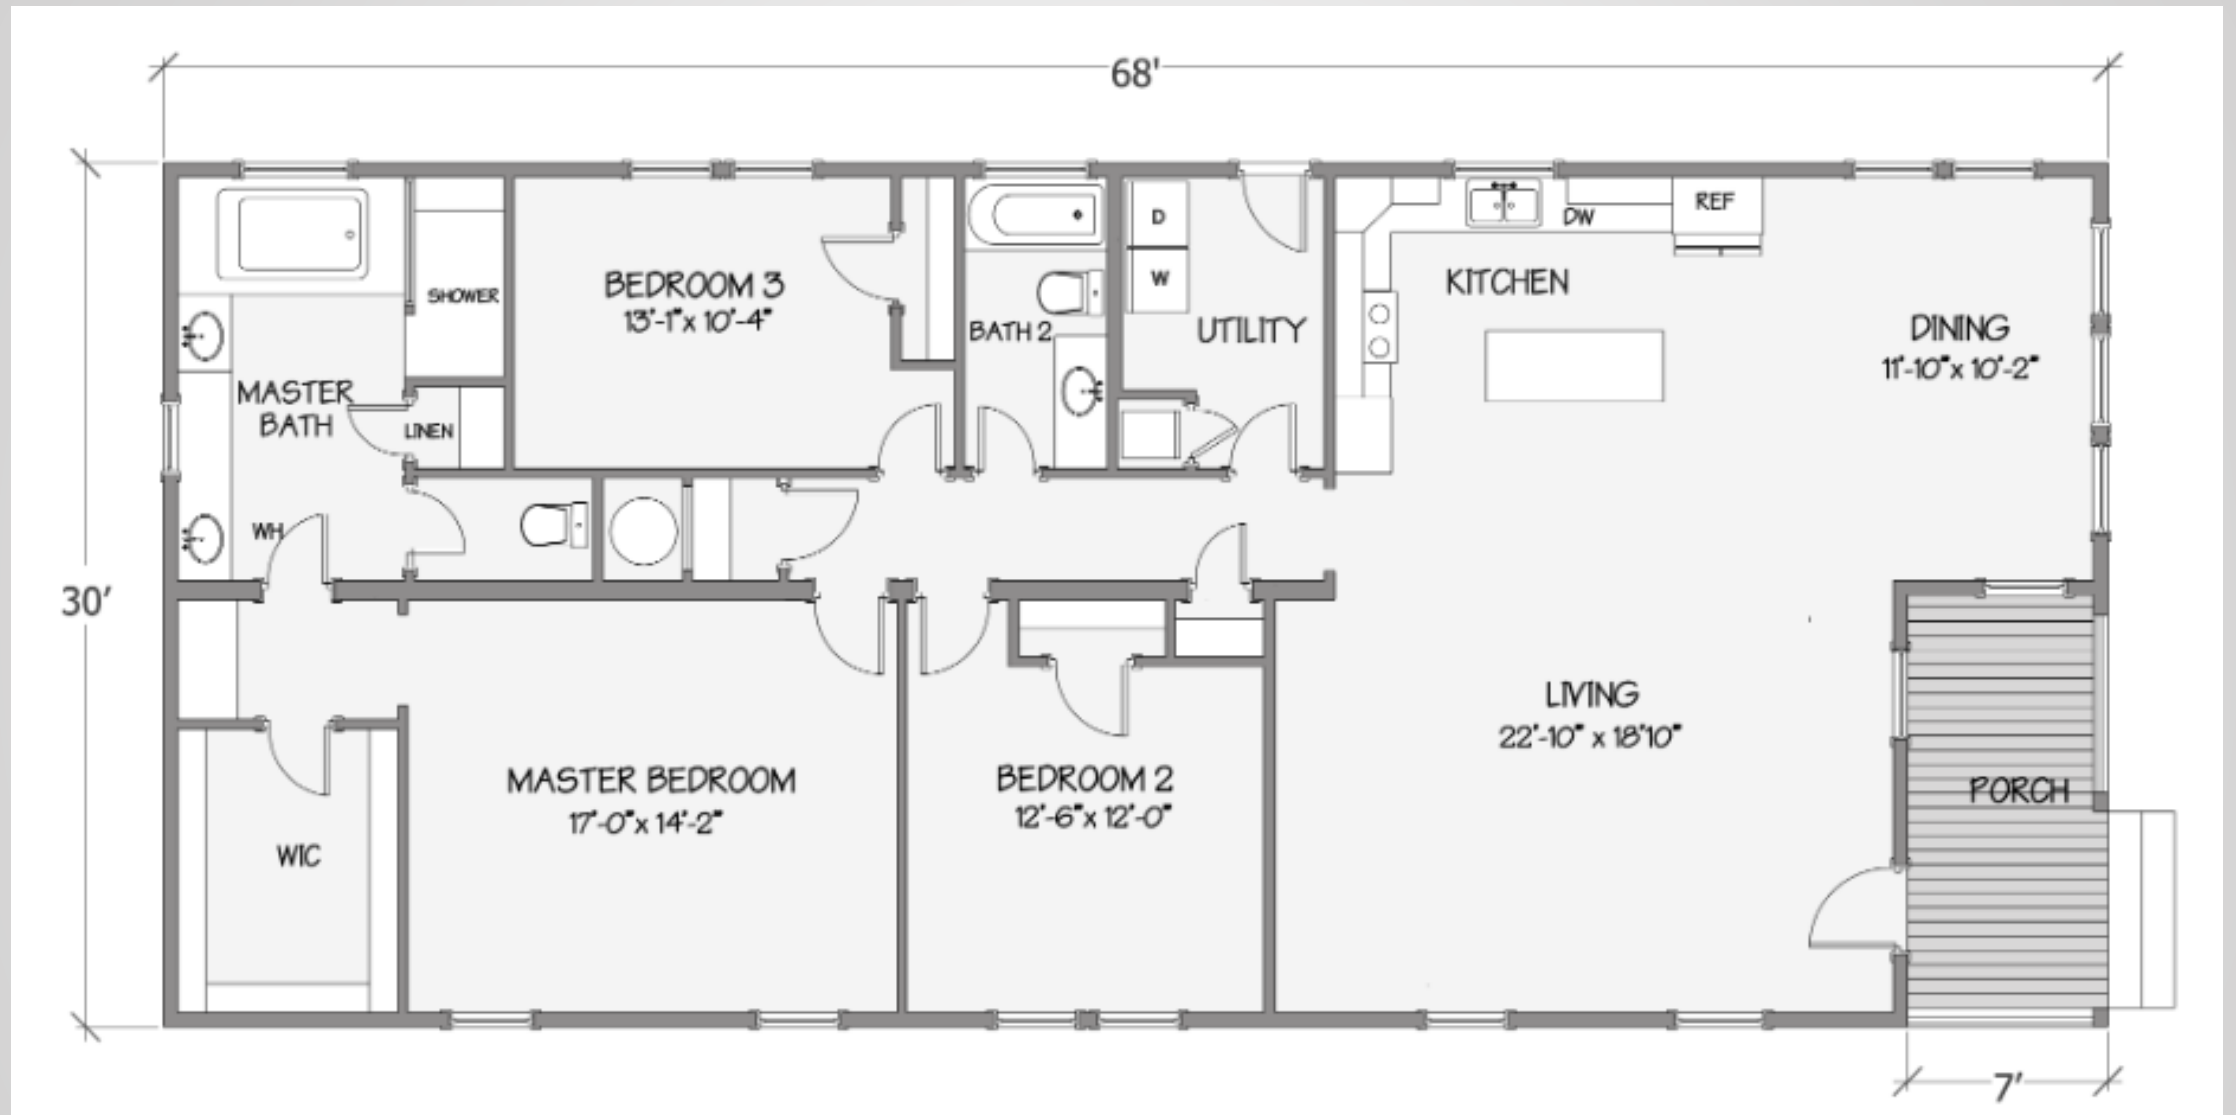

Farmhouse Collection - Bradford

5119-72-3-32 3BR/2BA 2040 TSF / 1935 HSF

Due to continuous product improvement, specifications and finish options are subject to change without notice. The square footage and other dimensions are approximate. Renderings are often shown with optional features and upgrades that can be added at additional cost.