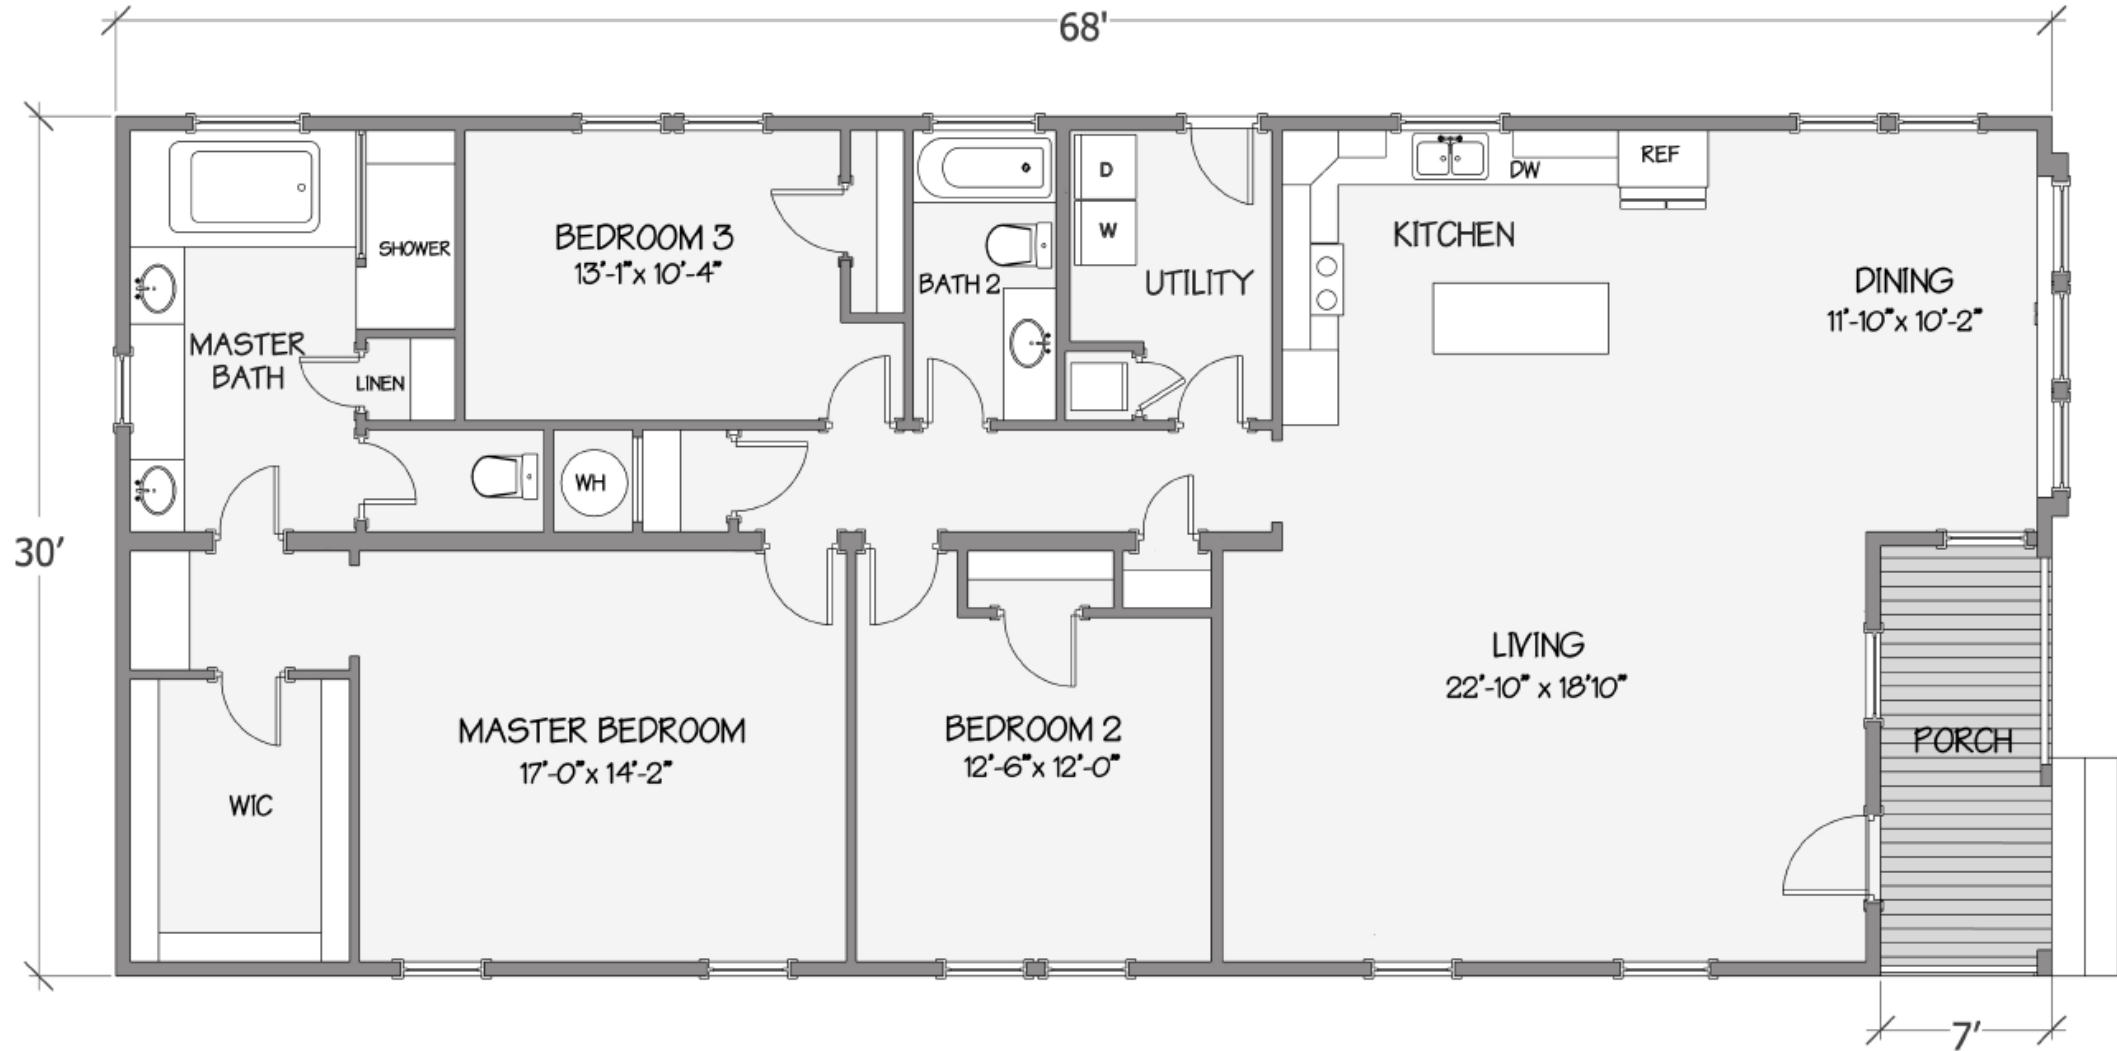

# Cottage Collection

8014-72-3-32 3BR/2BA 2040 TSF / 1935 HSF

Due to continuous product improvement, specifications and finish options are subject to change without notice. The square footage and other dimensions are approximate. Renderings are often shown with optional features and upgrades that can be added at additional cost.