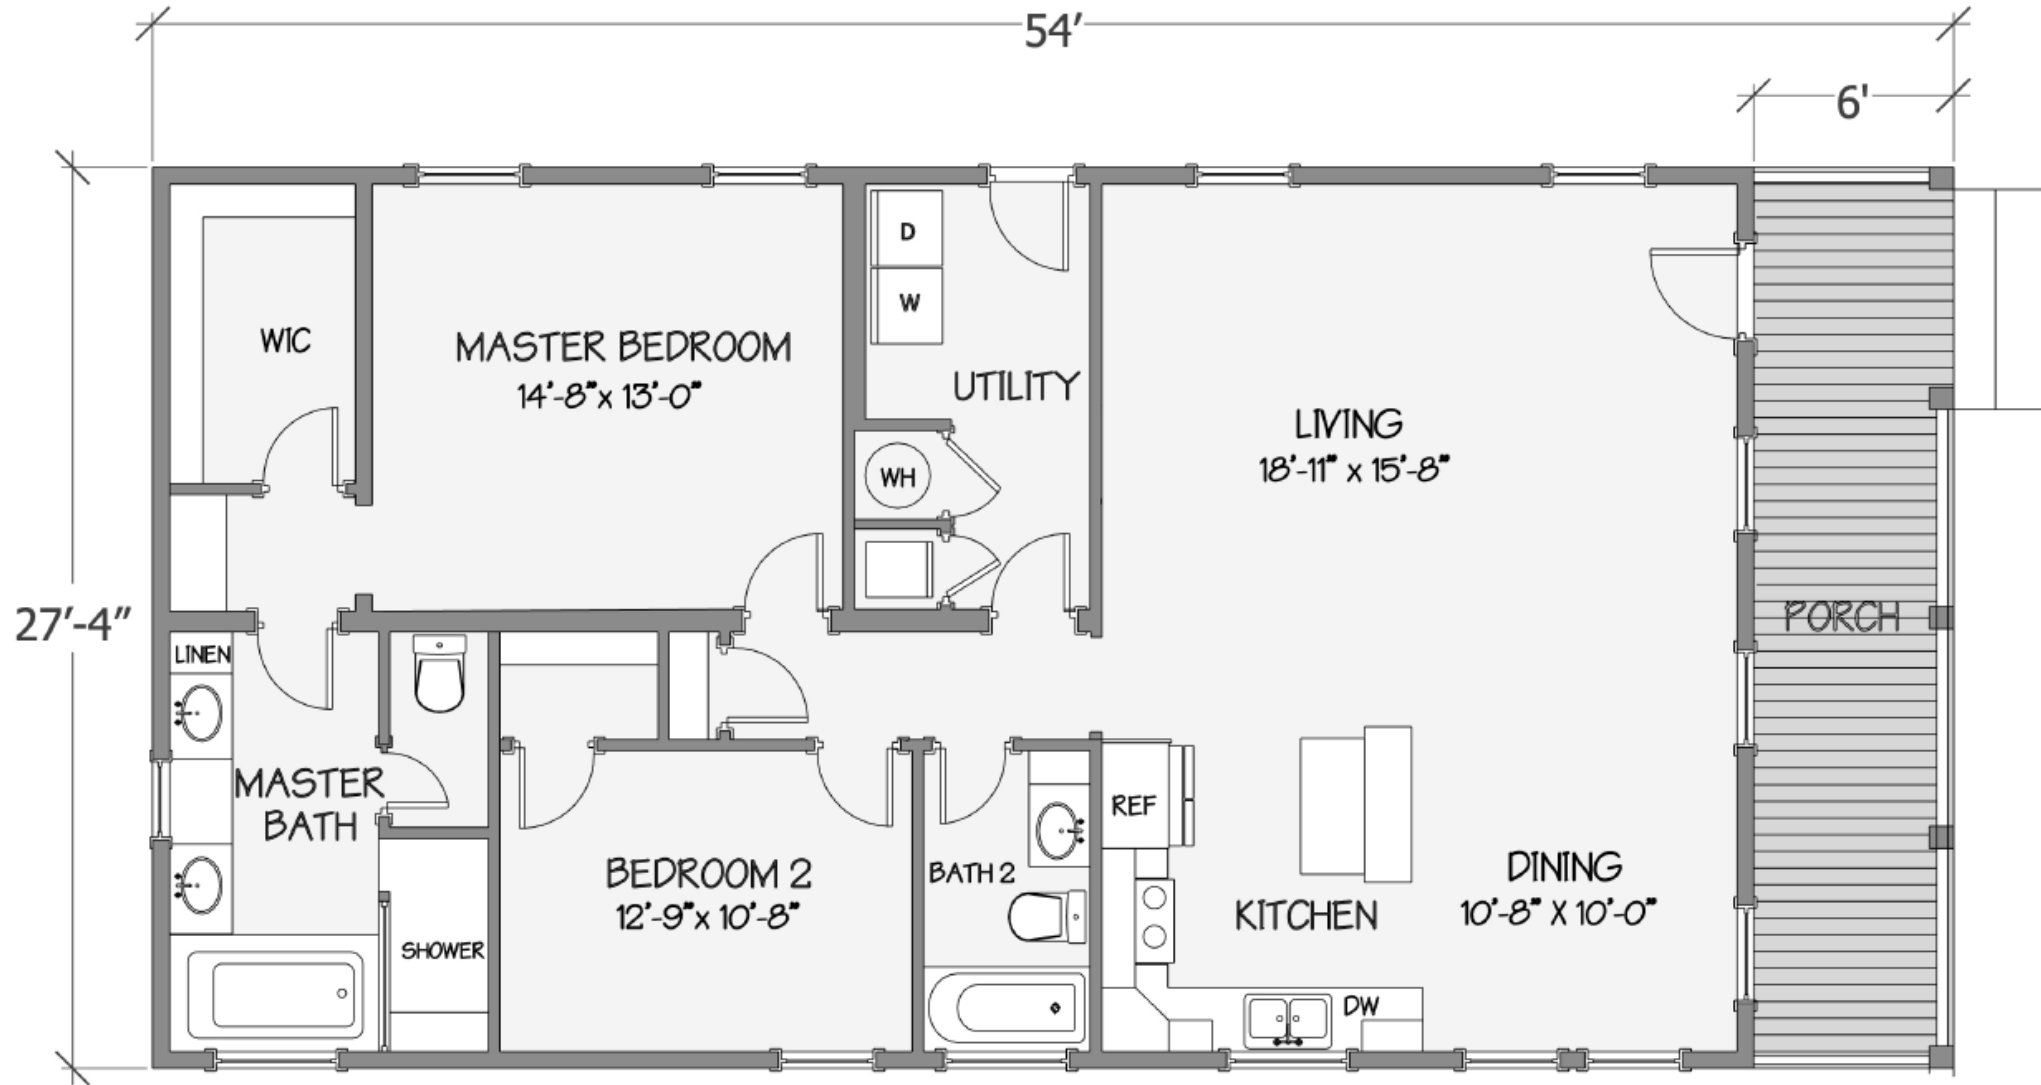

# Cottage Collection

8020-58-2-30 2BR/2BA 1475 TSF / 1313 HSF

Due to continuous product improvement, specifications and finish options are subject to change without notice. The square footage and other dimensions are approximate. Renderings are often shown with optional features and upgrades that can be added at additional cost.