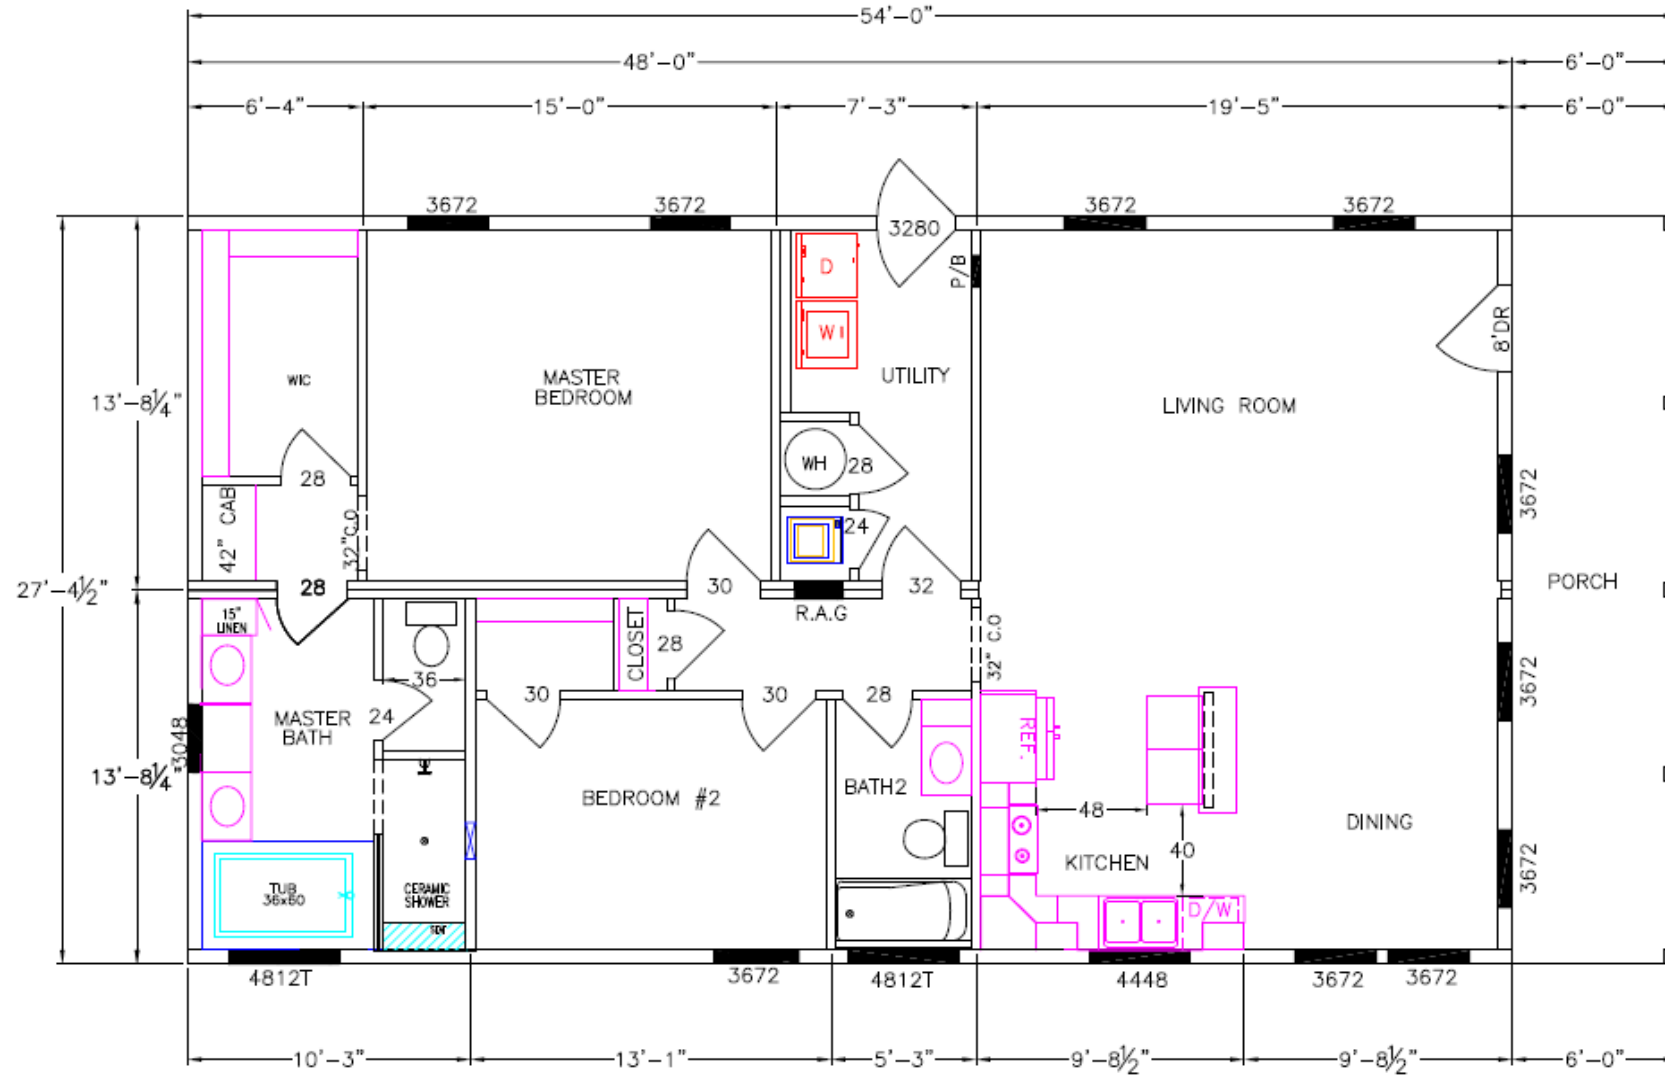

# Cottage Collection

8020-58-2-30 2BR/2BA 1475 TSF / 1313 HSF

Due to continuous product improvement, specifications and finish options are subject to change without notice. The square footage and other dimensions are approximate. Renderings are often shown with optional features and upgrades that can be added at additional cost.