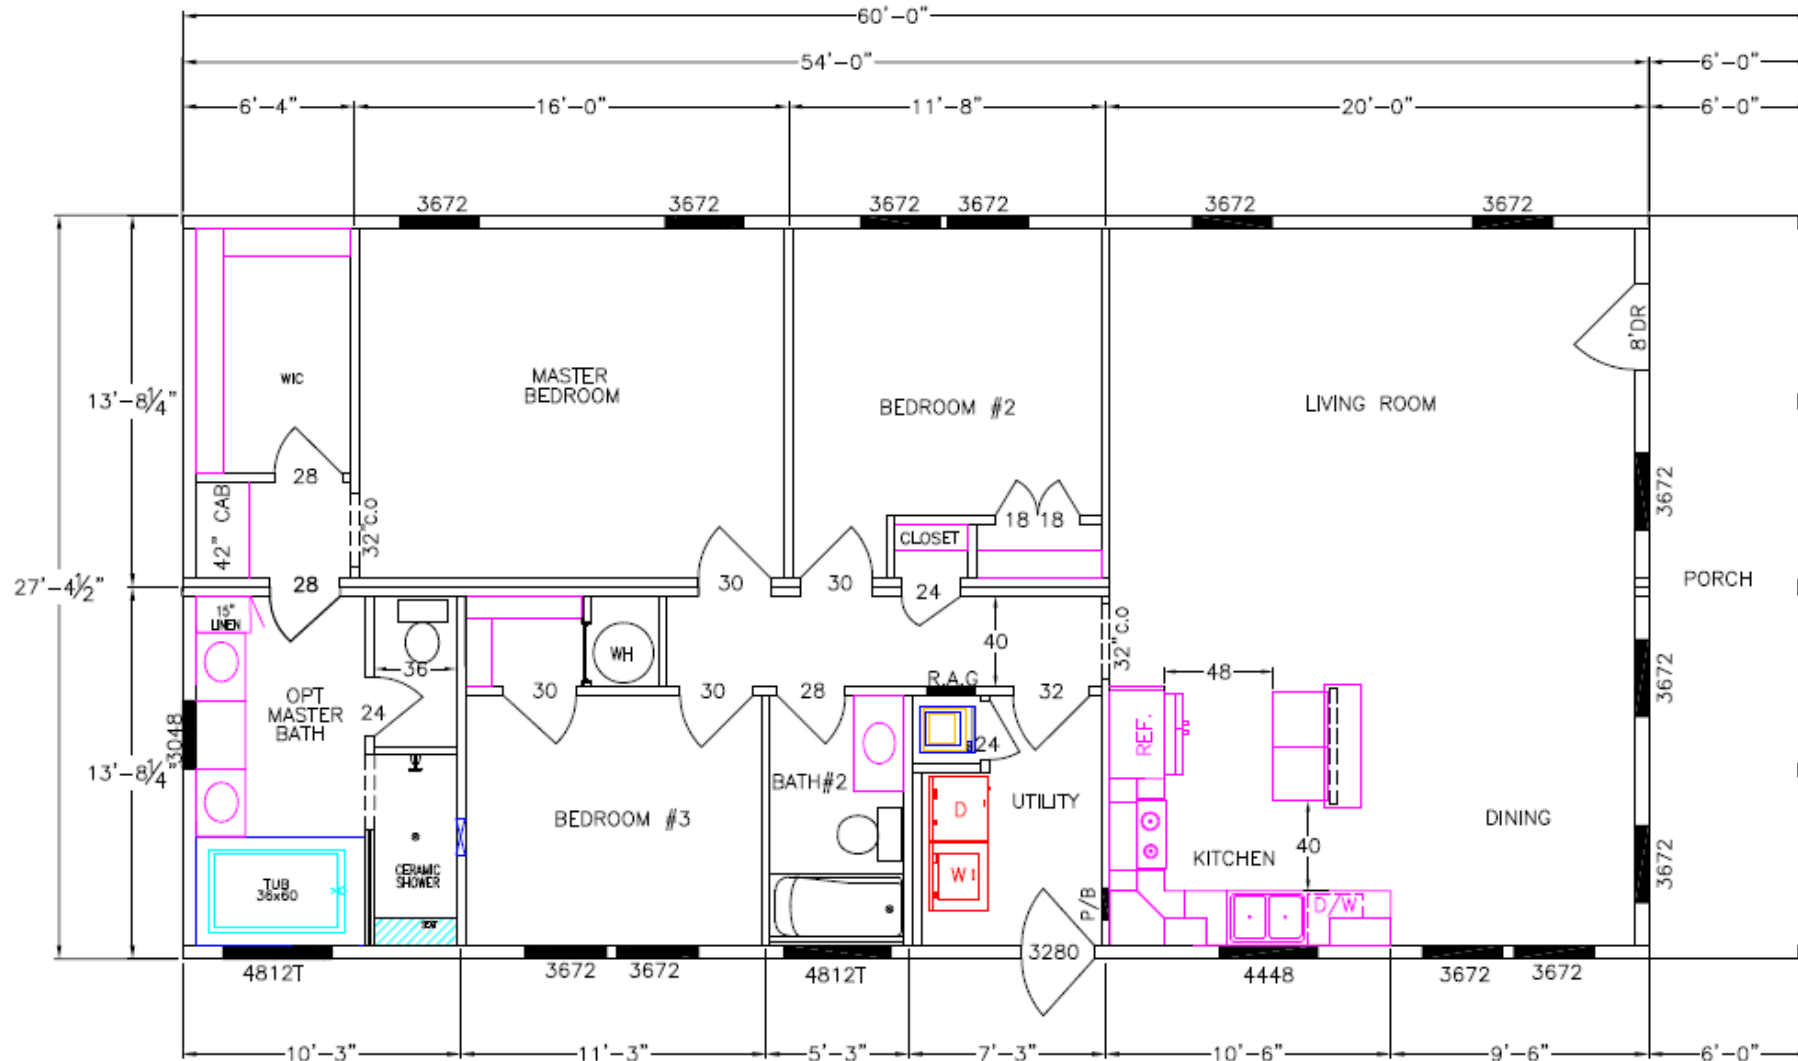

# Cottage Collection

8018-64-3-30 3BR/2BA 1643 TSF / 1475 HSF

Due to continuous product improvement, specifications and finish options are subject to change without notice. The square footage and other dimensions are approximate. Renderings are often shown with optional features and upgrades that can be added at additional cost.