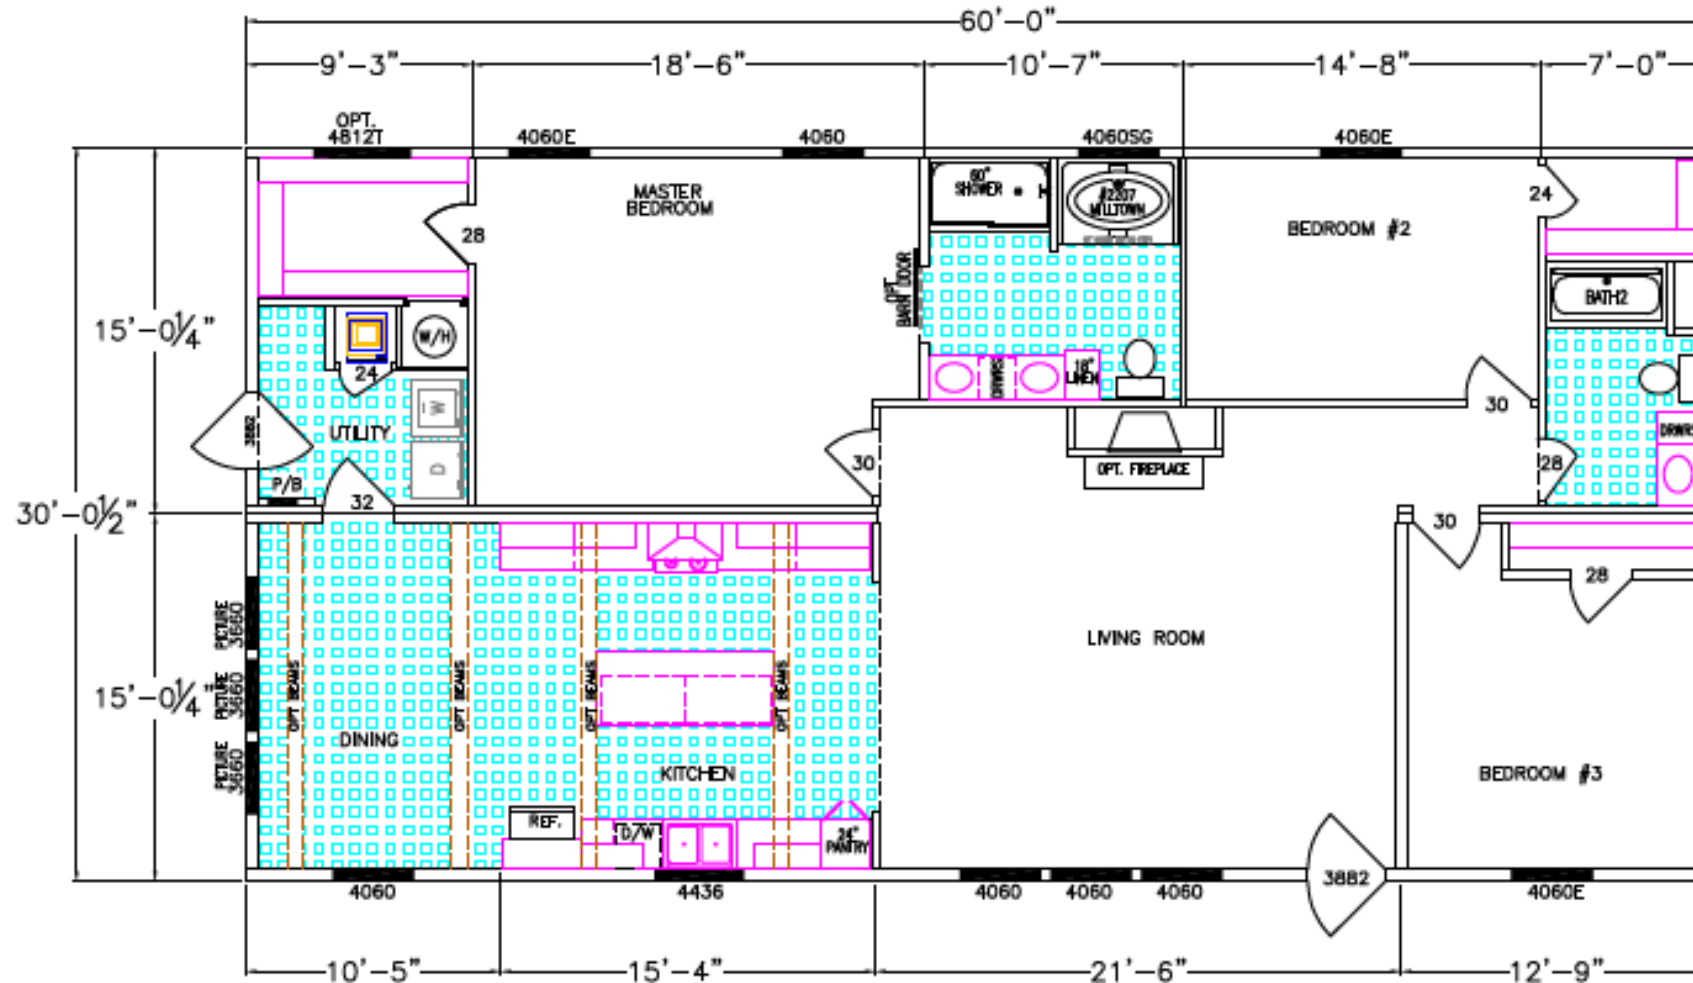

Essentials Series - Jesslyn

Rev 11.14.19

620-64-3-32

3 Bedroom / 2 Bath 1800 HSQFT

Due to continuous product improvement, specifications and finish options are subject to change without notice. The square footage and other dimensions are approximate. Renderings are often shown with optional features and upgrades that can be added at additional cost. Please contact us for full details regarding exterior and interior options and pricing.