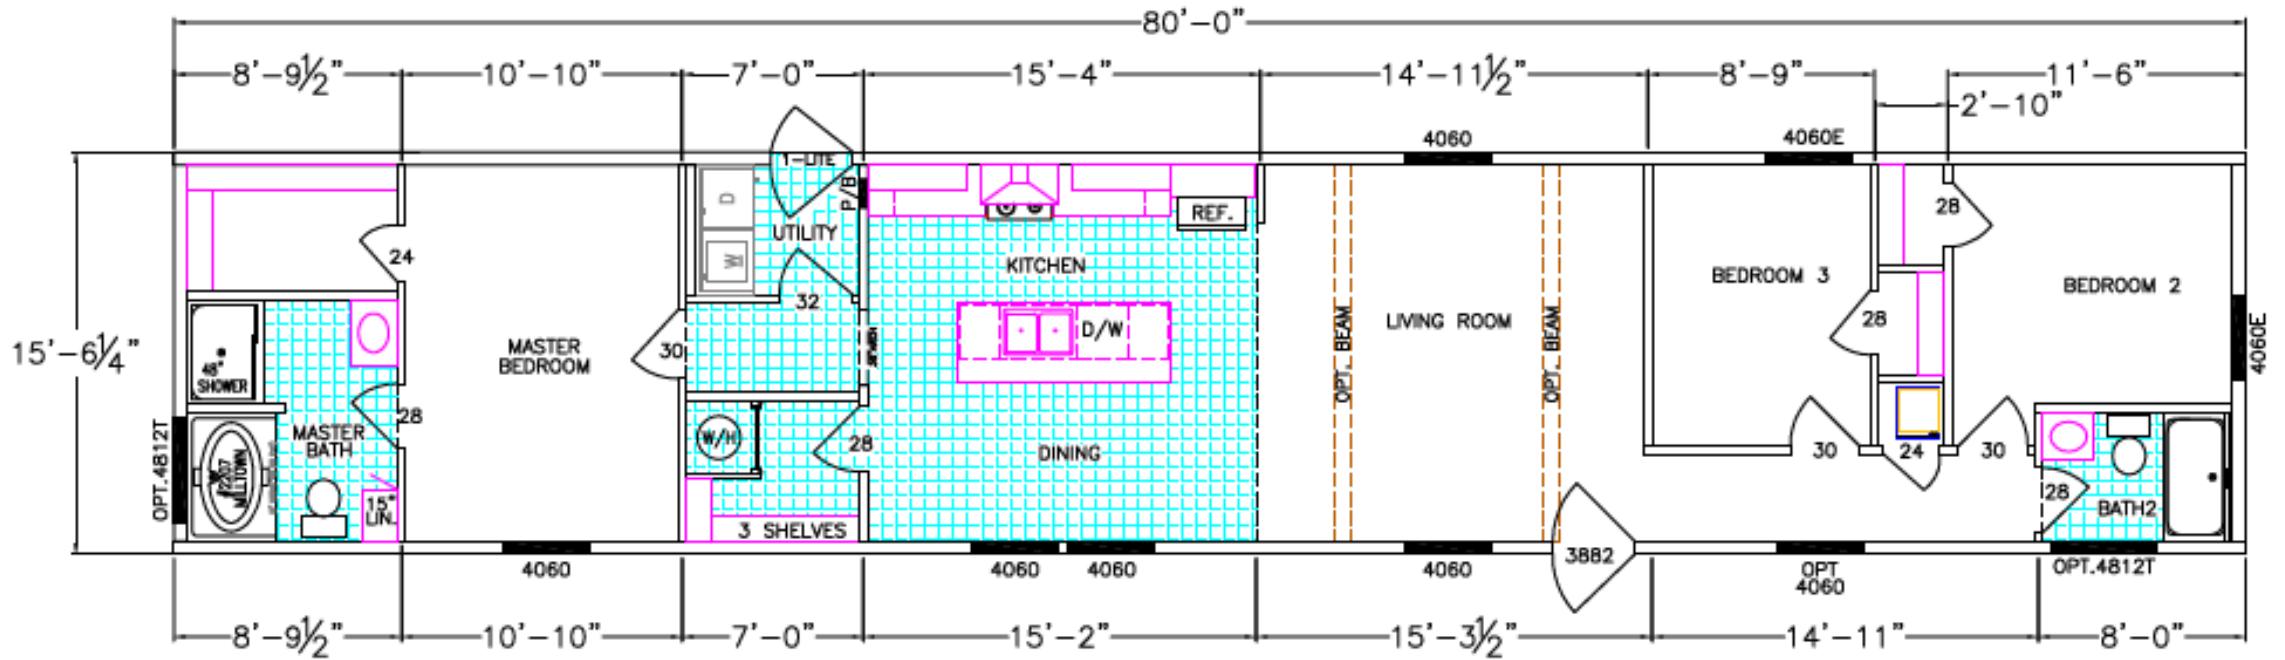

# Essentials Series - Daisy

Rev 10.14.19

601-84-3-16

3 Bedroom / 2 Bath 1240 HSQFT

Due to continuous product improvement, specifications and finish options are subject to change without notice. The square footage and other dimensions are approximate. Renderings are often shown with optional features and upgrades that can be added at additional cost. Please contact us for full details regarding exterior and interior options and pricing.