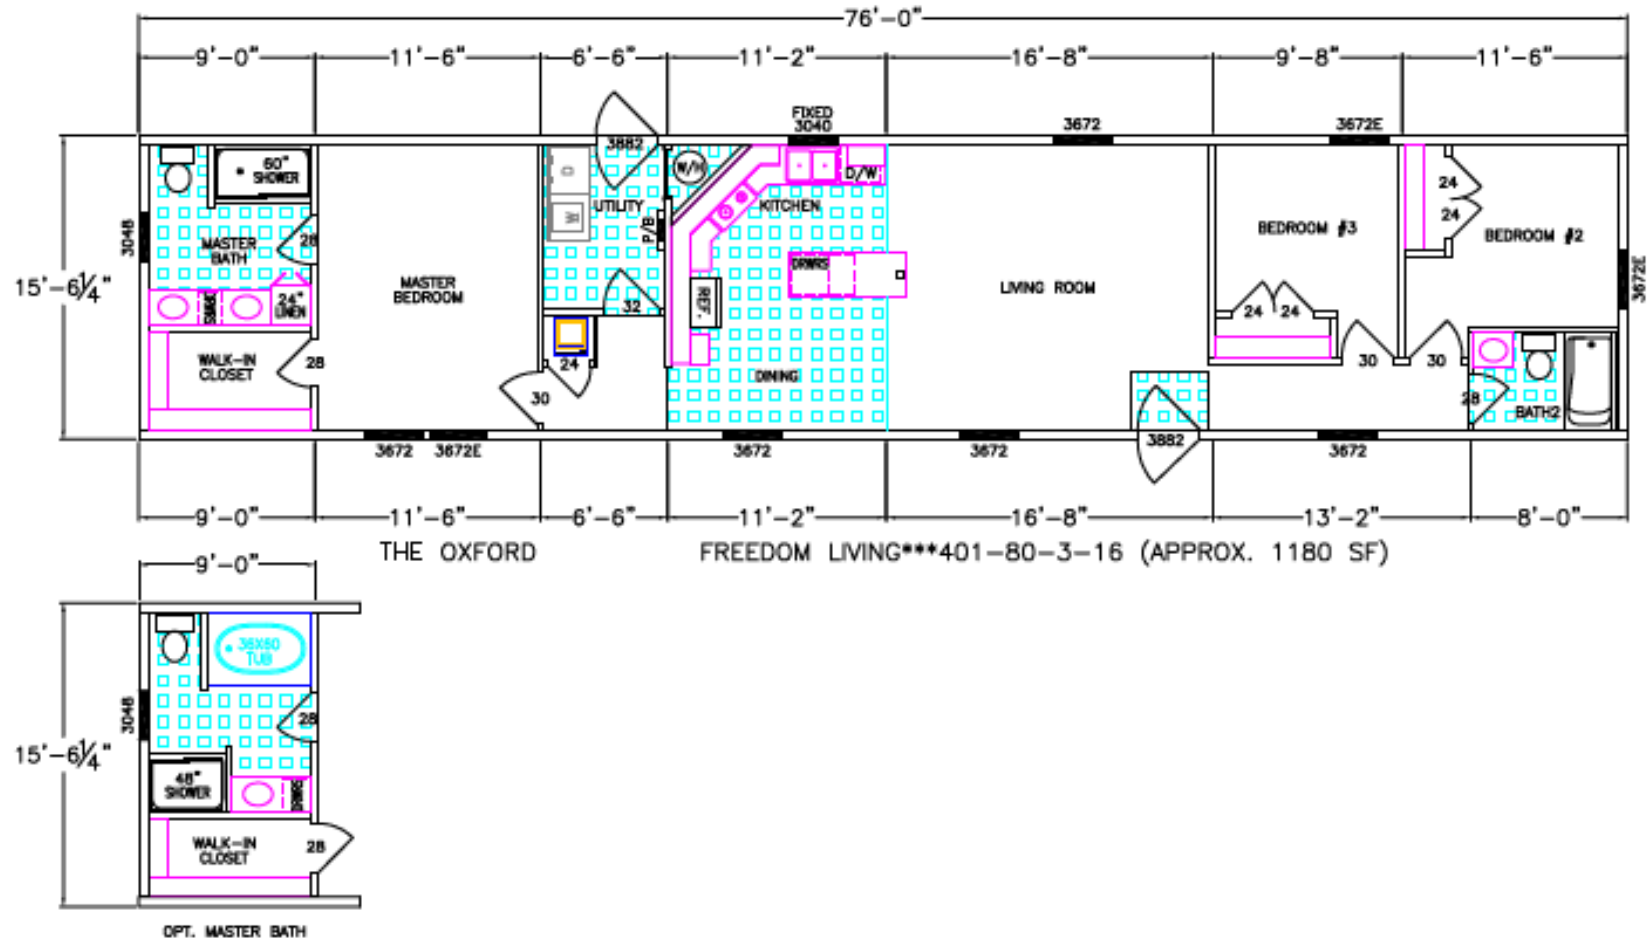

Oxford

401-80-3-16

Rev. 10.14.19

3 bedroom/2 bath 1180 HSF SF

Due to continuous product improvement, specifications and finish options are subject to change without notice. The square footage and other dimensions are approximate. Renderings are often shown with optional features and upgrades that can be added at additional cost. Please contact your local Franklin dealer for full details regarding exterior and interior options and pricing. Overall length includes 4'0" for hitch.