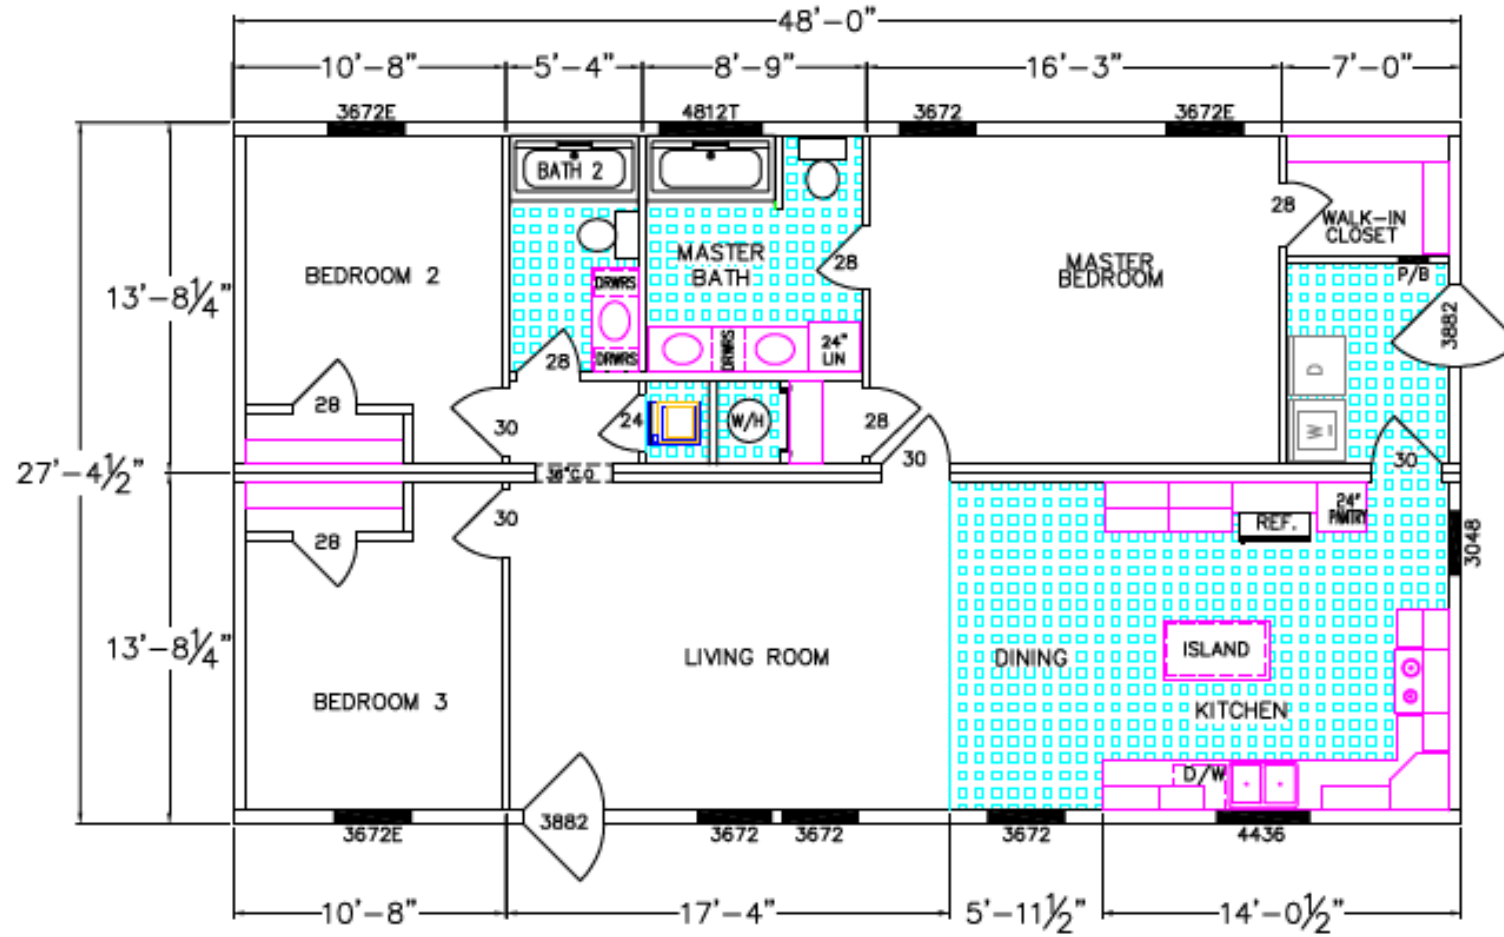

Warren

1005-52-3-30

Rev. 03.30.20

3 bedroom/2 bath 1312 hsf

Due to continuous product improvement, specifications and finish options are subject to change without notice. The square footage and other dimensions are approximate. Renderings are often shown with optional features and upgrades that can be added at additional cost. Please contact your local Franklin dealer for full details regarding exterior and interior options and pricing. Overall length includes 4'0" for hitch.