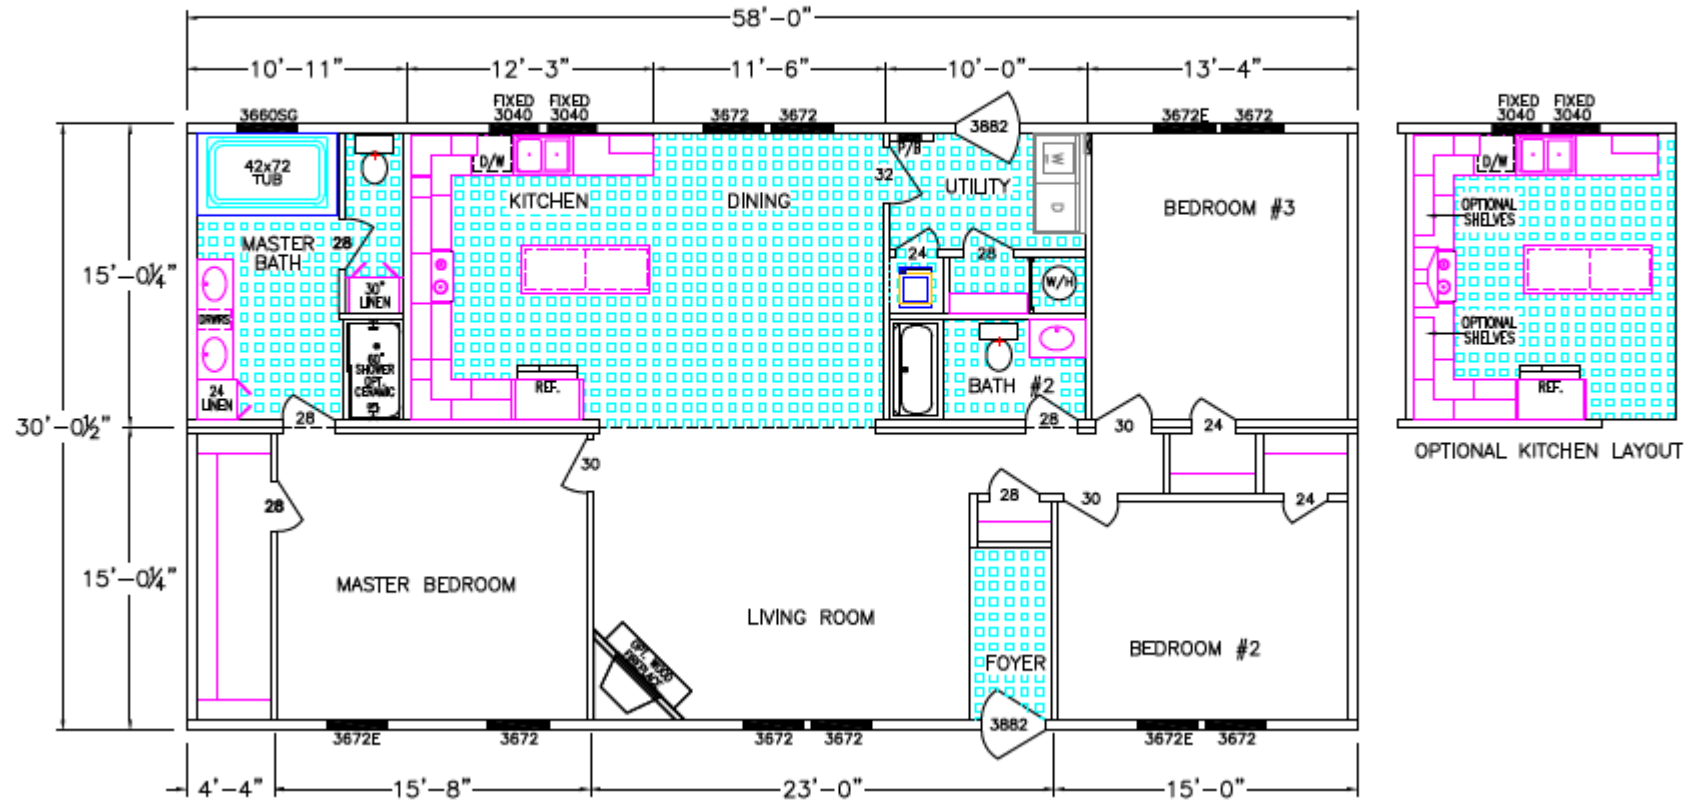

Riley

1011-62-3-32

Rev. 02.29.20

3 bedroom/2 bath 1740 hsf

Due to continuous product improvement, specifications and finish options are subject to change without notice. The square footage and other dimensions are approximate. Renderings are often shown with optional features and upgrades that can be added at additional cost. Please contact your local Franklin dealer for full details regarding exterior and interior options and pricing. Overall length includes 4'0" for hitch.