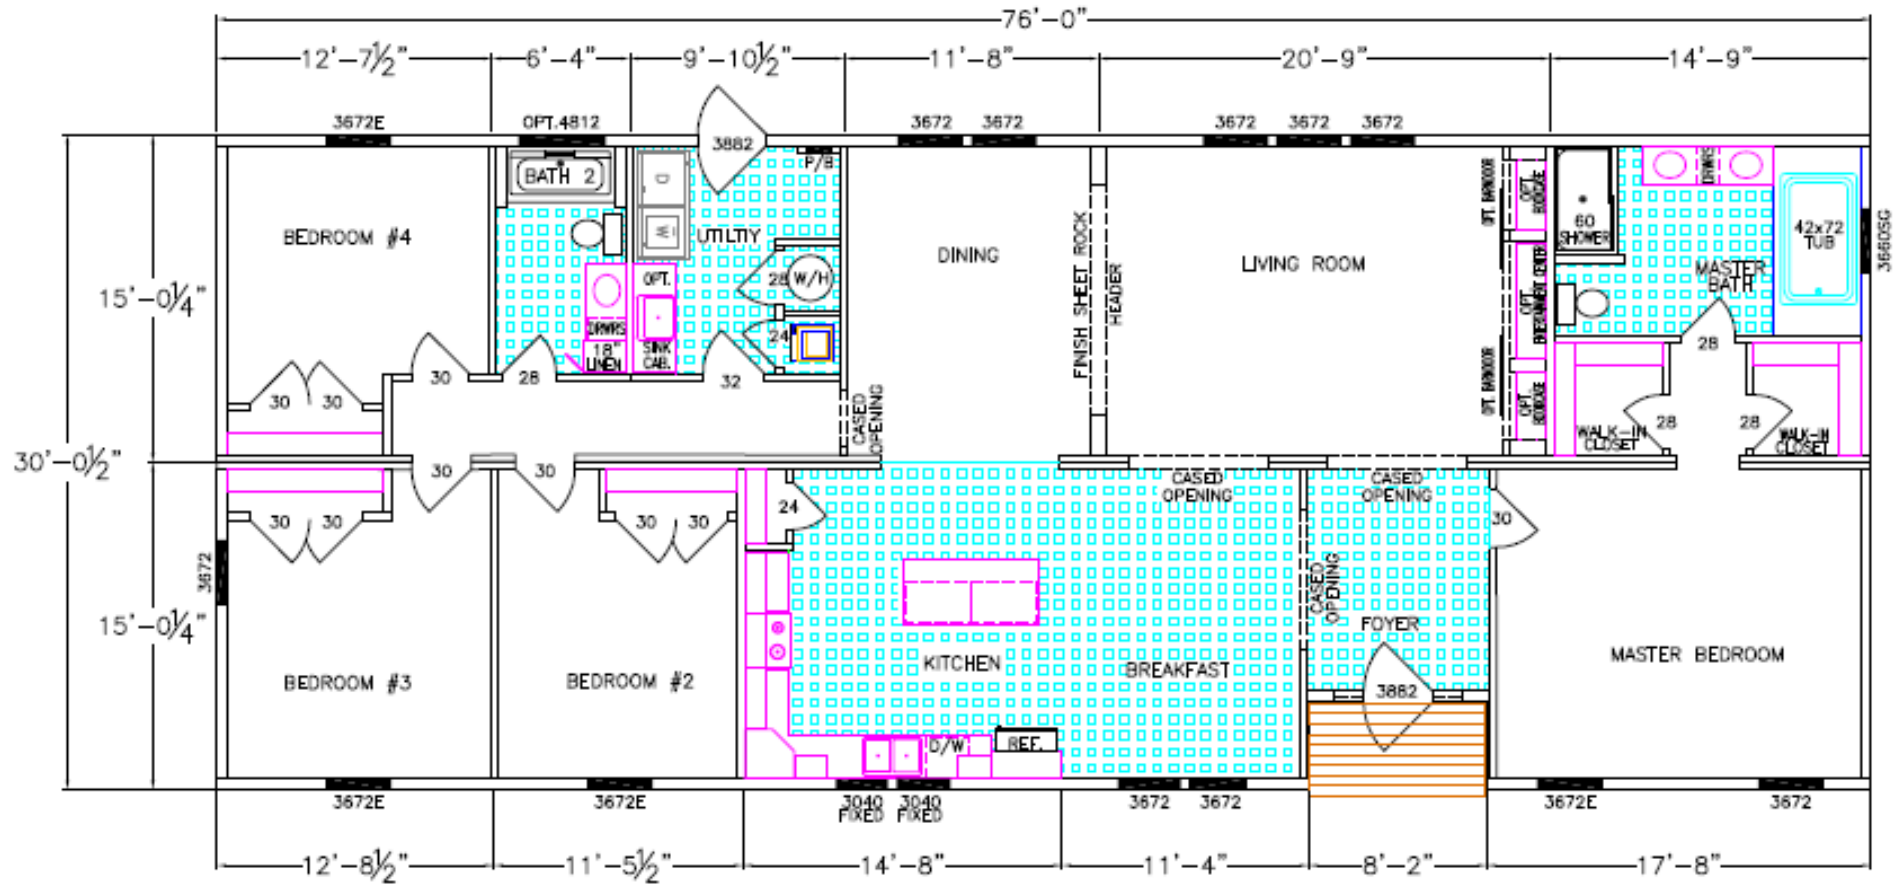

Acadia

Rev. 02.29.20

5052-80-4-32

4 bedroom/3 bath 2280 hsf

Due to continuous product improvement, specifications and finish options are subject to change without notice. The square footage and other dimensions are approximate. Renderings are often shown with optional features and upgrades that can be added at additional cost. Please contact your local Franklin dealer for full details regarding exterior and interior options and pricing. Overall length includes 4'0" for hitch.