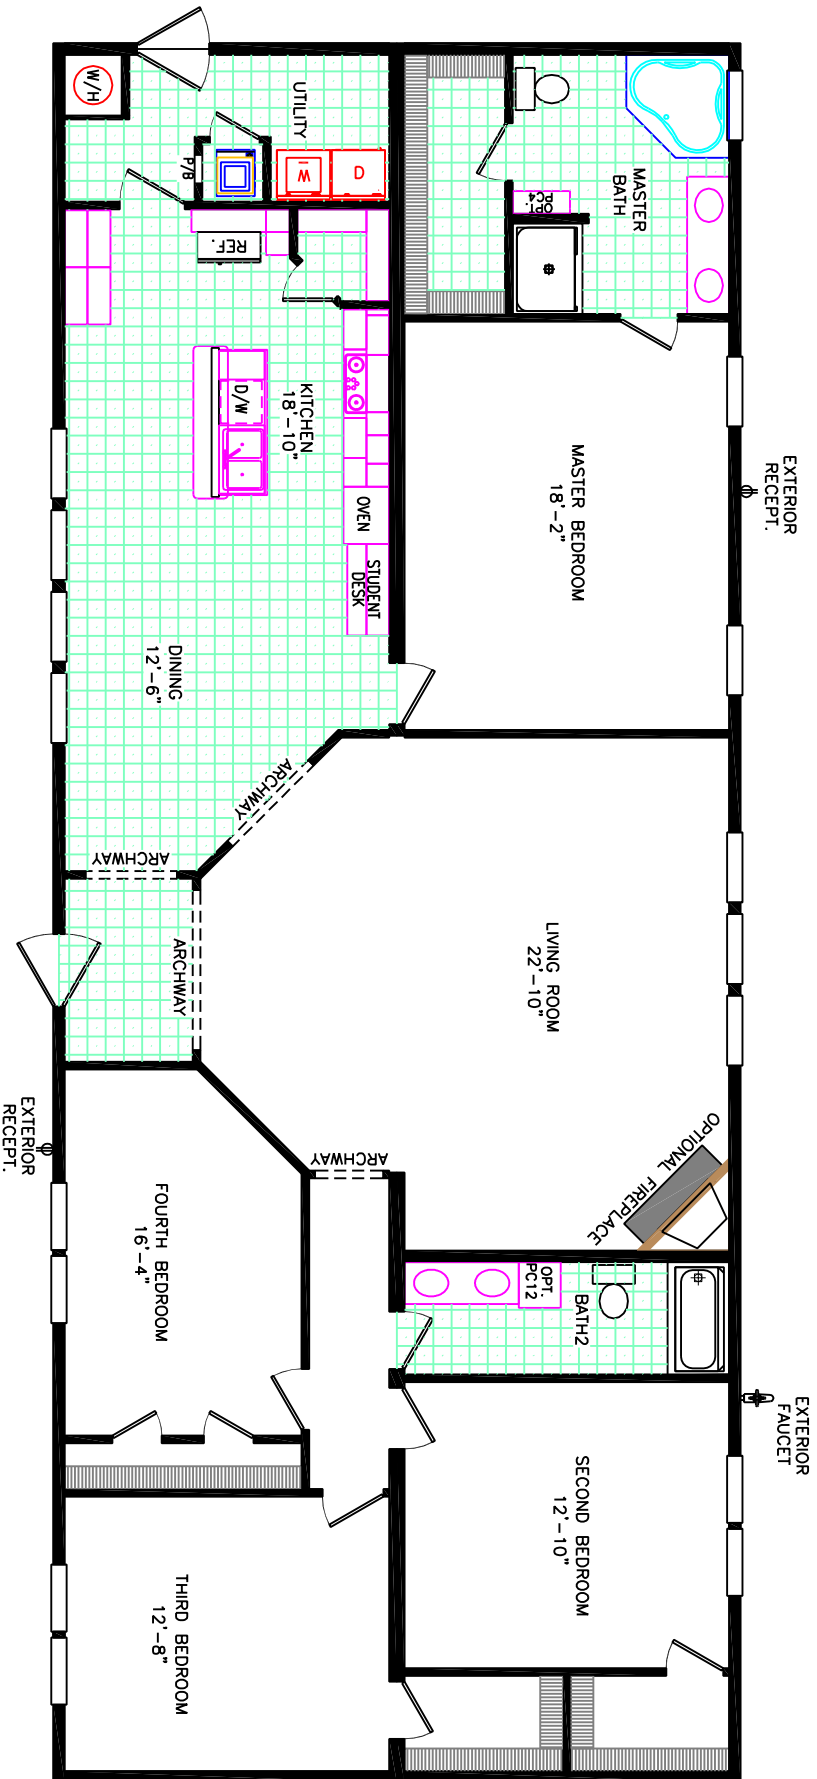

# HAMPTON BAY HOMES

**2027-80-4-32 32 x 80 4 BEDROOM 2 BATH ( APPROXIMATELY 2280 SF )**

Consistent with our ongoing program of product improvement, FRANKLIN HOMES, INC. reserves the right to change prices, specifications and decor without notice. Some items shown on this illustration are optional. OVERALL LENGTH INCLUDES APPROXIMATELY 4'-0" FOR HITCH AND ROOM DIMENSIONS ARE APPROXIMATE.