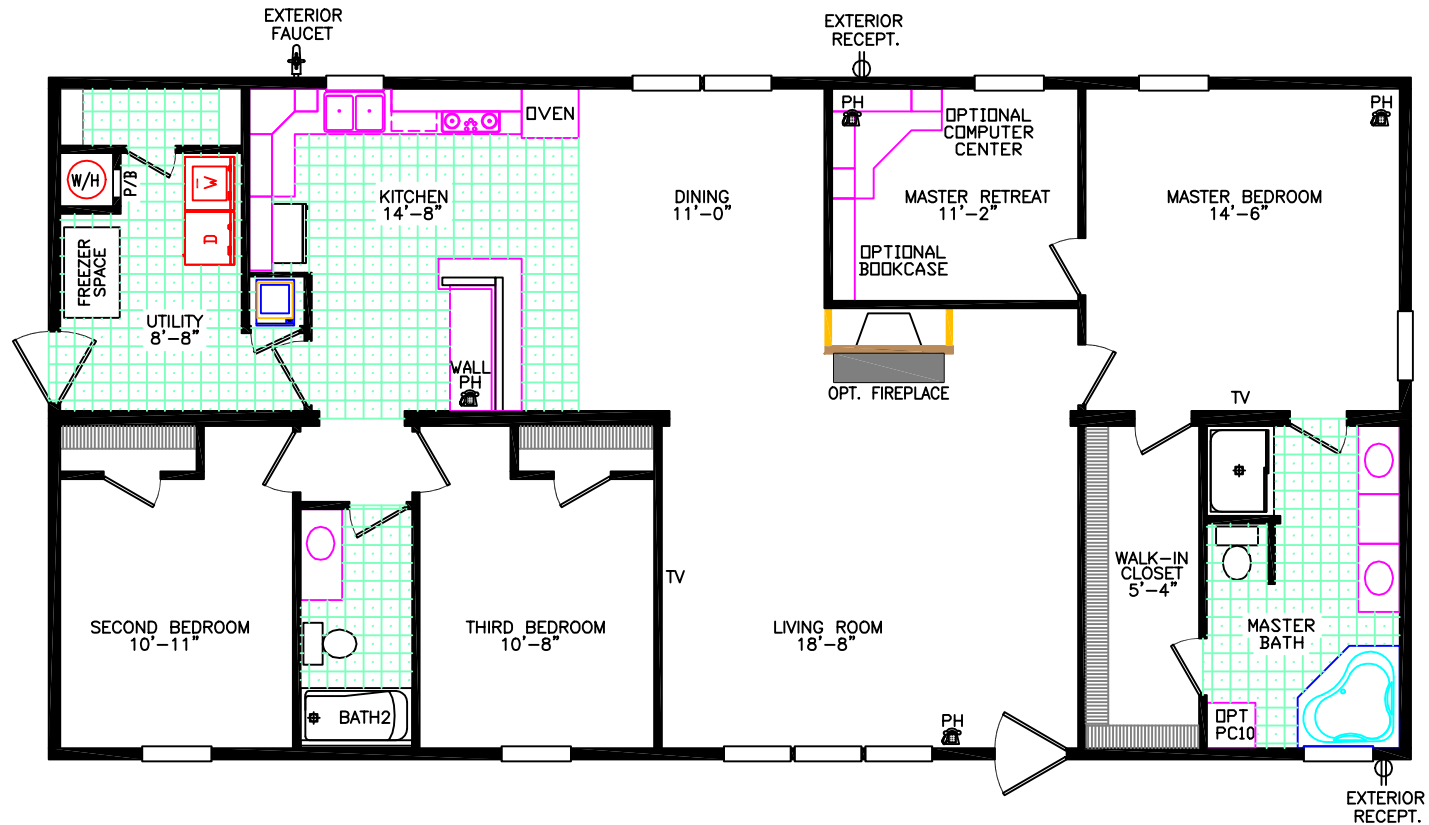

HAMPTON BAY HOMES

2018-64-3-32 32 x 64 3 BEDROOM 2 BATH (APPROXIMATELY 1800 SF)

REV 12-2-06

Consistent with our ongoing program of product improvement, Hampton Bay reserves the right to change prices, specifications and decor without notice. Some items shown on this illustration are optional. OVERALL LENGTH INCLUDES APPROXIMATELY 4'-0" FOR HITCH and ROOM DIMENSIONS ARE APPROXIMATE.