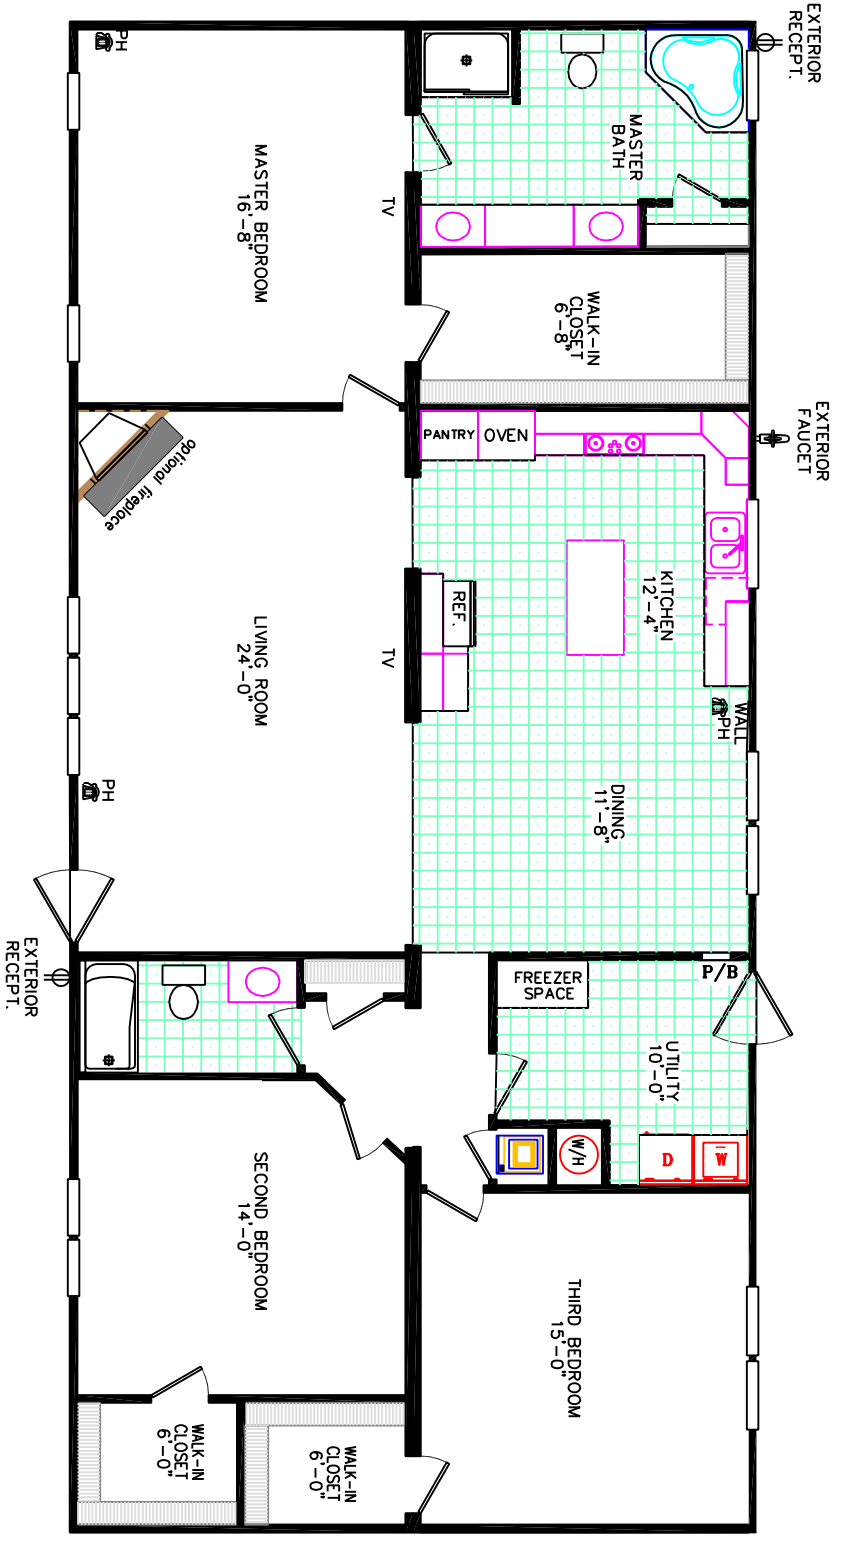

HAMPTON BAY HOMES

2017-70-3-32 32 x 70 3 BEDROOM 2 BATH (APPROXIMATELY 1980 SF)

GRAPHIC SCALE 0 1' 2' 3' 4' 5'

Consistent with our ongoing program of product improvement, FRANKLIN HOMES, INC. reserves the right to change prices, specifications and decor without notice. Some items shown on this illustration are optional. OVERALL LENGTH INCLUDES APPROXIMATELY 4'-0" FOR HITCH and ROOM DIMENSIONS ARE APPROXIMATE.