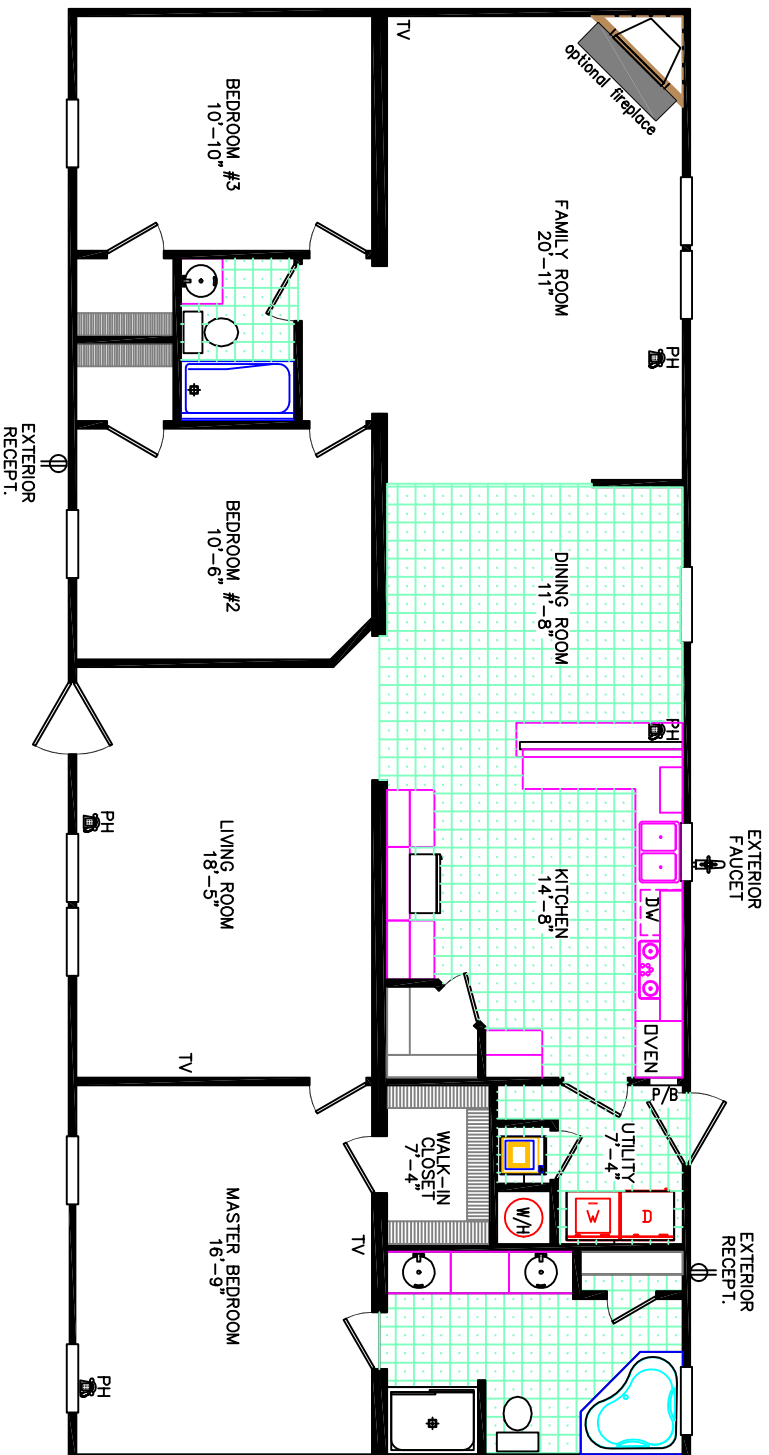

HAMPTON BAY HOMES

2014-68-3-30 30 x 68 3 BEDROOM 2 BATH (APPROXIMATELY 1752SF)

Consistent with our ongoing program of product improvement, Hampton Bay reserves the right to change prices, specifications and decor without notice. Some items shown on this illustration are optional. OVERALL LENGTH INCLUDES APPROXIMATELY 4'-0" FOR HITCH AND ROOM DIMENSIONS ARE APPROXIMATE.