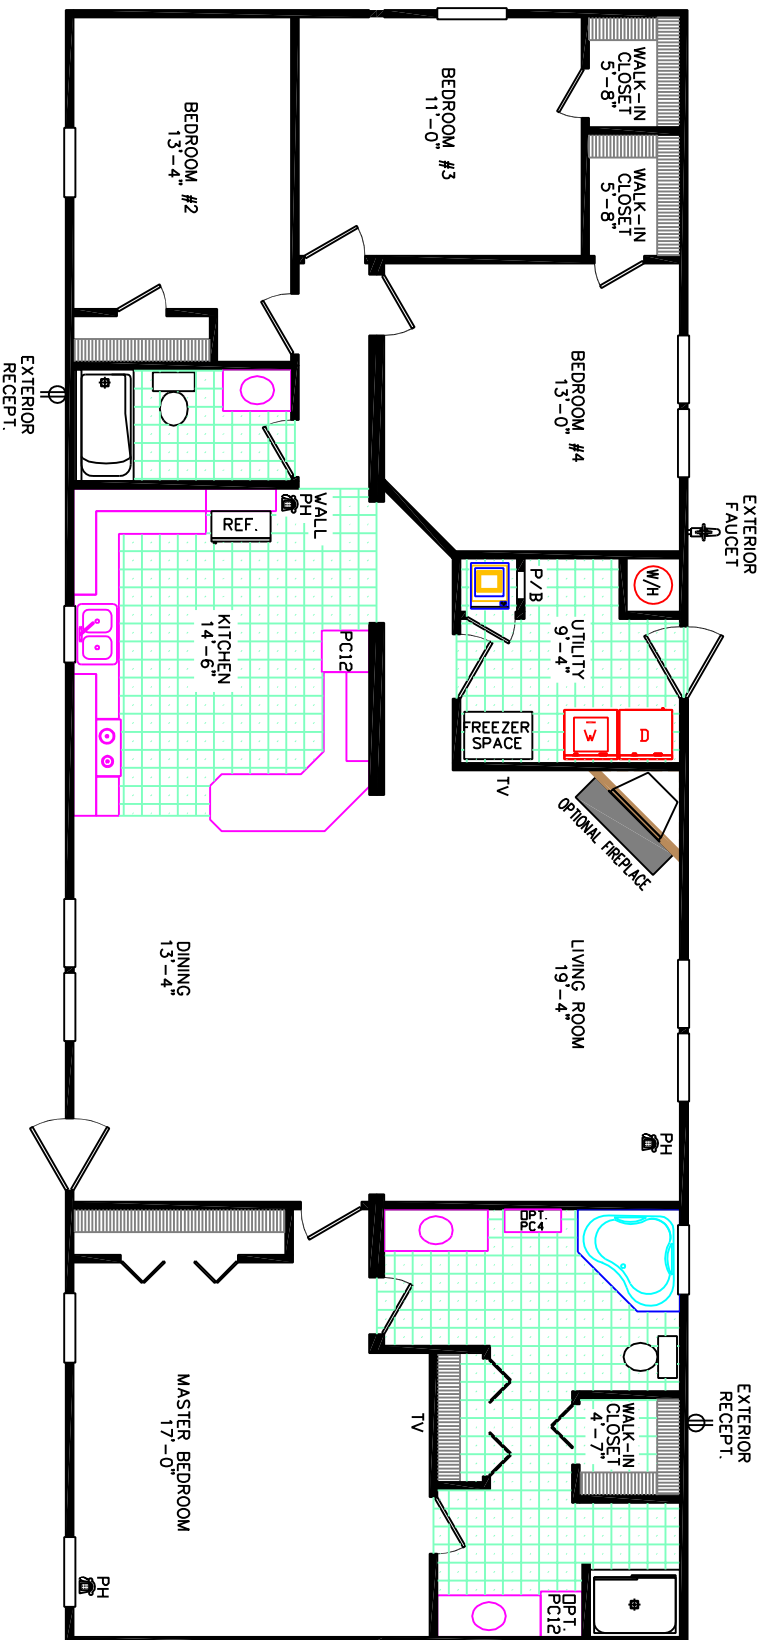

HAMPTON BAY HOMES

2009-76-4-30 30 x 76 4 BEDROOM 2 BATH (APPROXIMATELY 1968 SF)

Consistent with our ongoing program of product improvement, Hampton Bay reserves the right to change prices, specifications and decor without notice. Some items shown on this illustration are optional. OVERALL LENGTH INCLUDES APPROXIMATELY 4'-0" FOR HITCH and ROOM DIMENSIONS ARE APPROXIMATE.