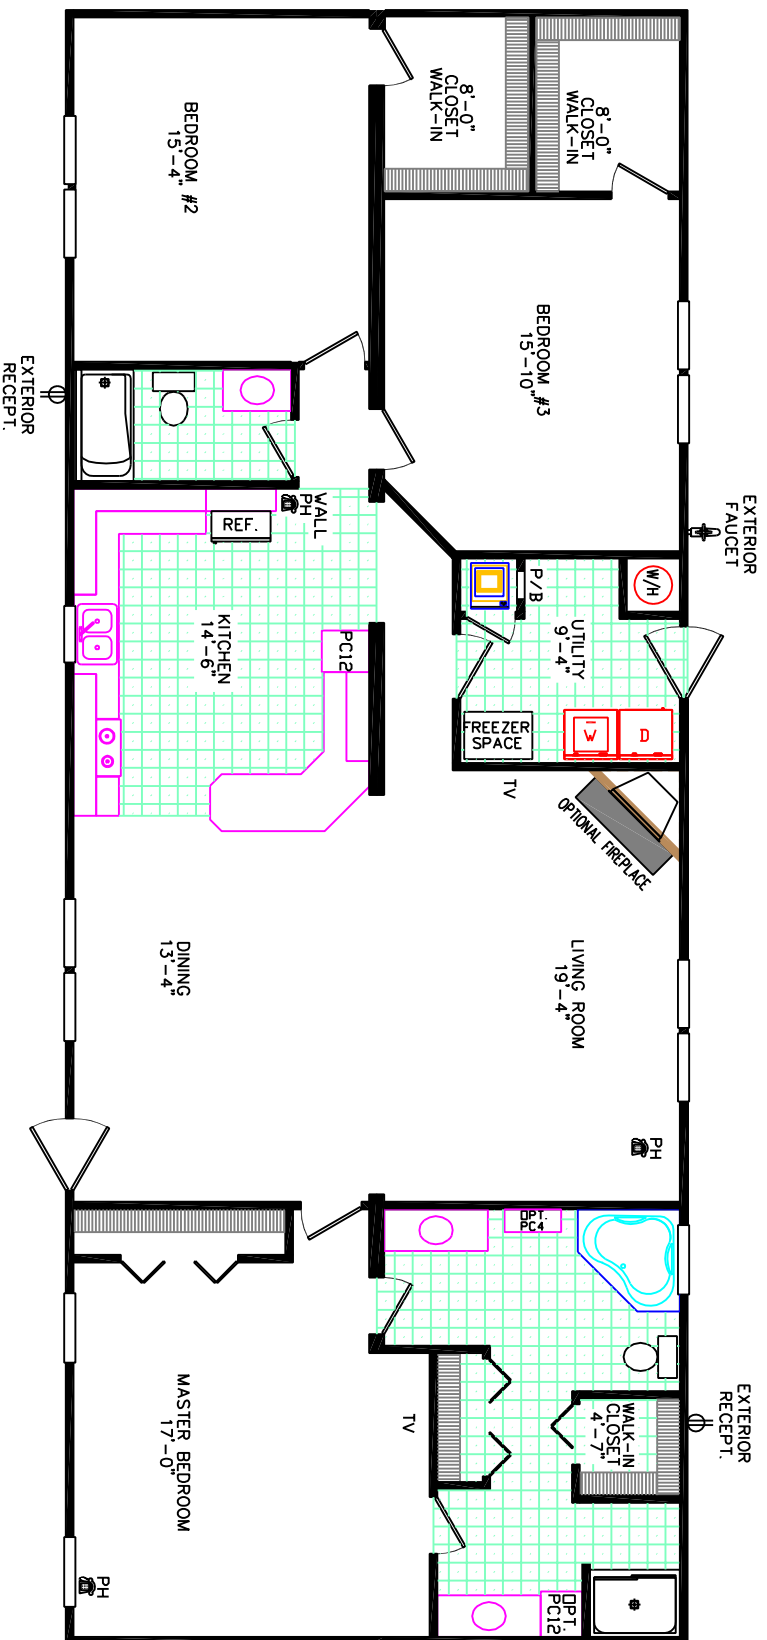

HAMPTON BAY HOMES

Consistent with our ongoing program of product improvement, Hampton Bay reserves the right to change prices, specifications and decor without notice. Some items shown on this illustration are optional. OVERALL LENGTH INCLUDES APPROXIMATELY 4'-0" FOR HITCH and ROOM DIMENSIONS ARE APPROXIMATE.