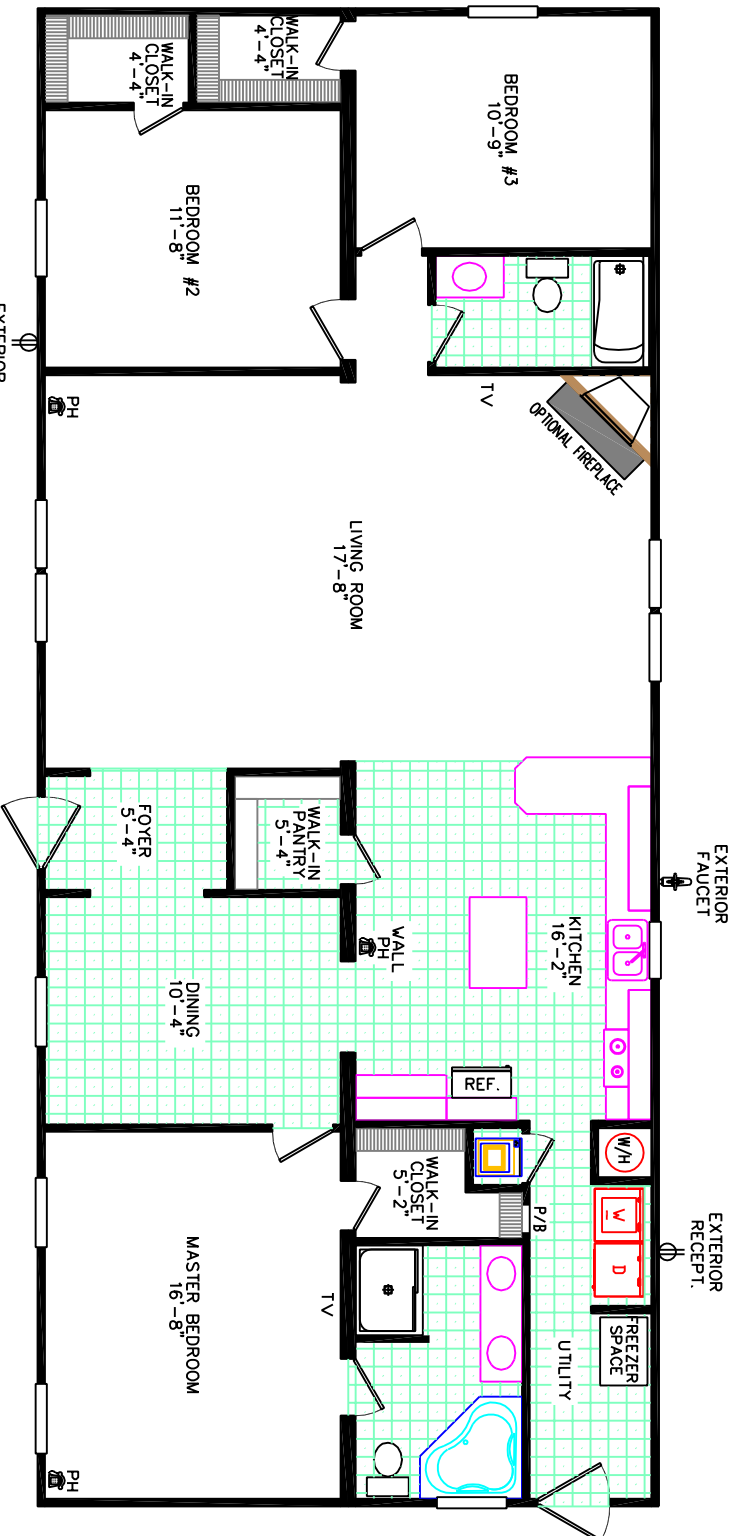

HAMPTON BAY HOMES

2008-70-3-30 30 x 70 3 BEDROOM 2 BATH (APPROXIMATELY 1804 SF)

Consistent with our ongoing program of product improvement, Hampton Bay reserves the right to change prices, specifications and decor without notice. Some items shown on this illustration are optional. OVERALL LENGTH INCLUDES APPROXIMATELY 4'-0" FOR HITCH and ROOM DIMENSIONS ARE APPROXIMATE.