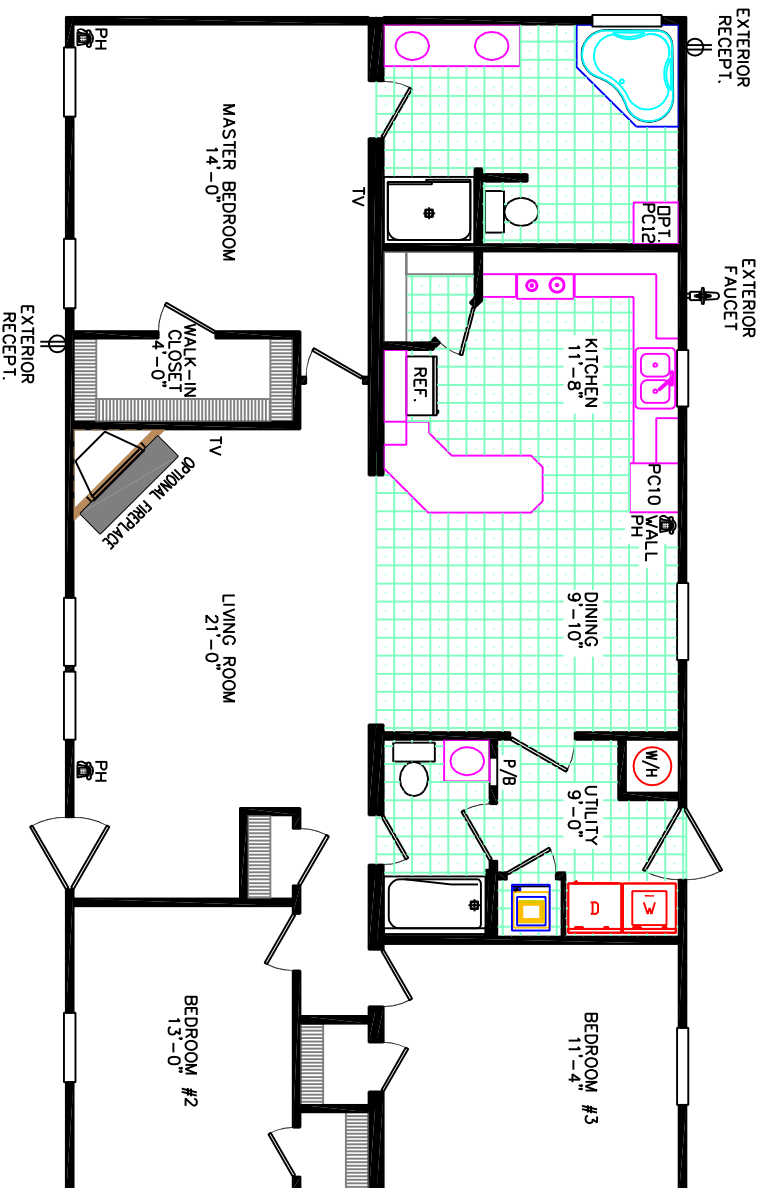

HAMPTON BAY HOMES

2007-56-3-30 30 x 56 3 BEDROOM 2 BATH (APPROXIMATELY 1490 SF)

Consistent with our ongoing program of product improvement, Hampton Bay reserves the right to change prices, specifications and decor without notice. Some items shown on this illustration are optional. OVERALL LENGTH INCLUDES APPROXIMATELY 4'-0" FOR HITCH and ROOM DIMENSIONS ARE APPROXIMATE.