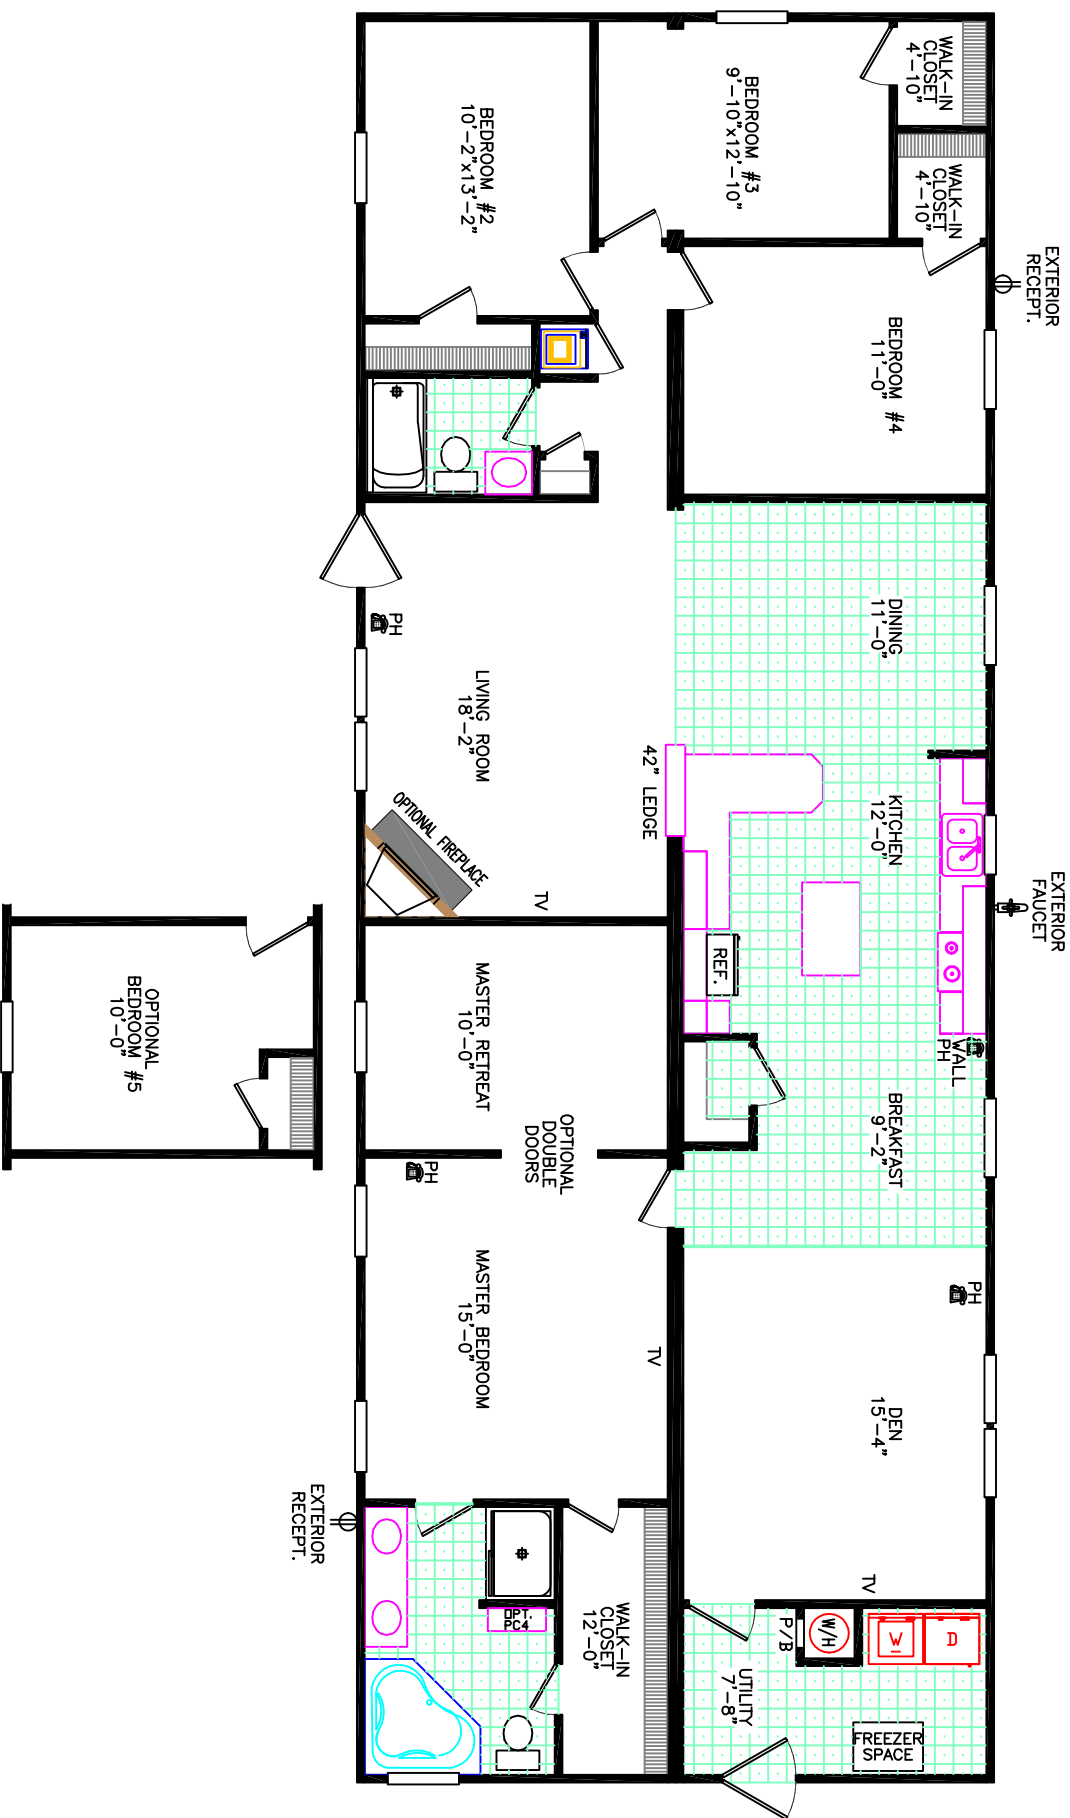

HAMPTON BAY HOMES

2006-80-4-30 30 x 80 4 Bedroom 2 Bath (Approximately 2077 SF)

Consistent with our ongoing program of product improvement, Hampton Bay reserves the right to change prices, specifications and decor without notice. Some items shown on this illustration are optional. OVERALL LENGTH INCLUDES APPROXIMATELY 4'-0" FOR HITCH and ROOM DIMENSIONS ARE APPROXIMATE. 3/10/06