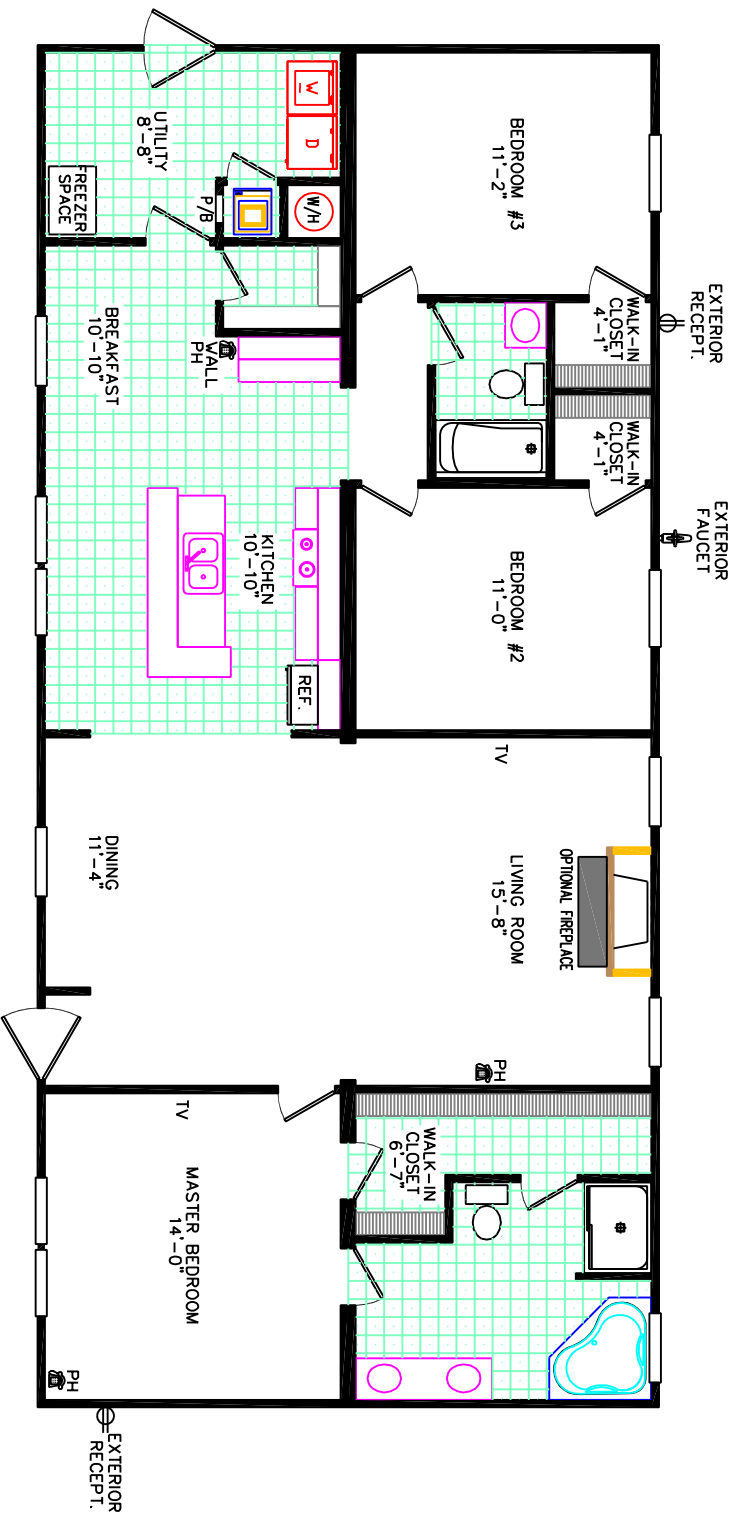

# HAMPTON BAY HOMES

**2005-64-3-30 30 x 64 3 BEDROOM 2 BATH ( APPROXIMATELY 1640SF )**

Consistent with our ongoing program of product improvement, Hampton Bay reserves the right to change prices, specifications and decor without notice. Some items shown on this illustration are optional. OVERALL LENGTH INCLUDES APPROXIMATELY 4'-0" FOR HITCH AND ROOM DIMENSIONS ARE APPROXIMATE.