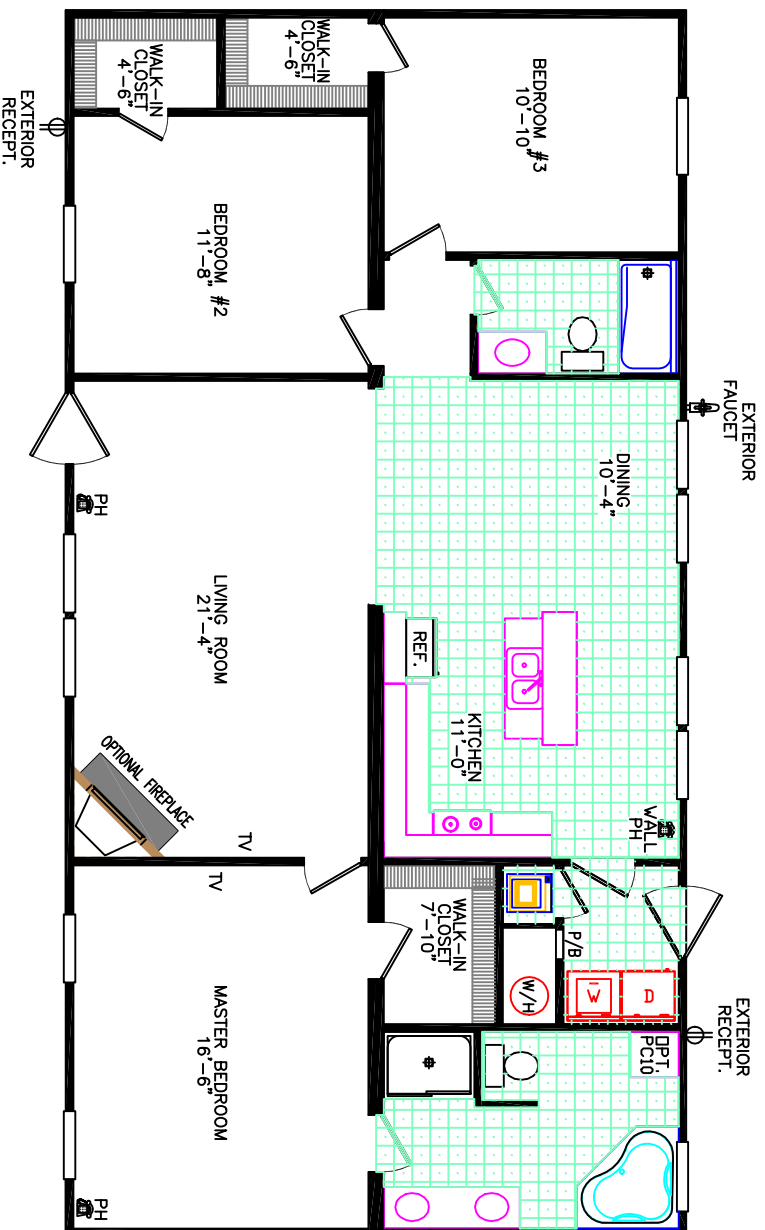

HAMPTON BAY HOMES

2004-58-3-30 30 x 58 3 BEDROOM 2 BATH (APPROXIMATELY 1476 SF)

Consistent with our ongoing program of product improvement, Hampton Bay reserves the right to change prices, specifications and decor without notice. Some items shown on this illustration are optional. OVERALL LENGTH INCLUDES APPROXIMATELY 4'-0" FOR HITCH and ROOM DIMENSIONS ARE APPROXIMATE.