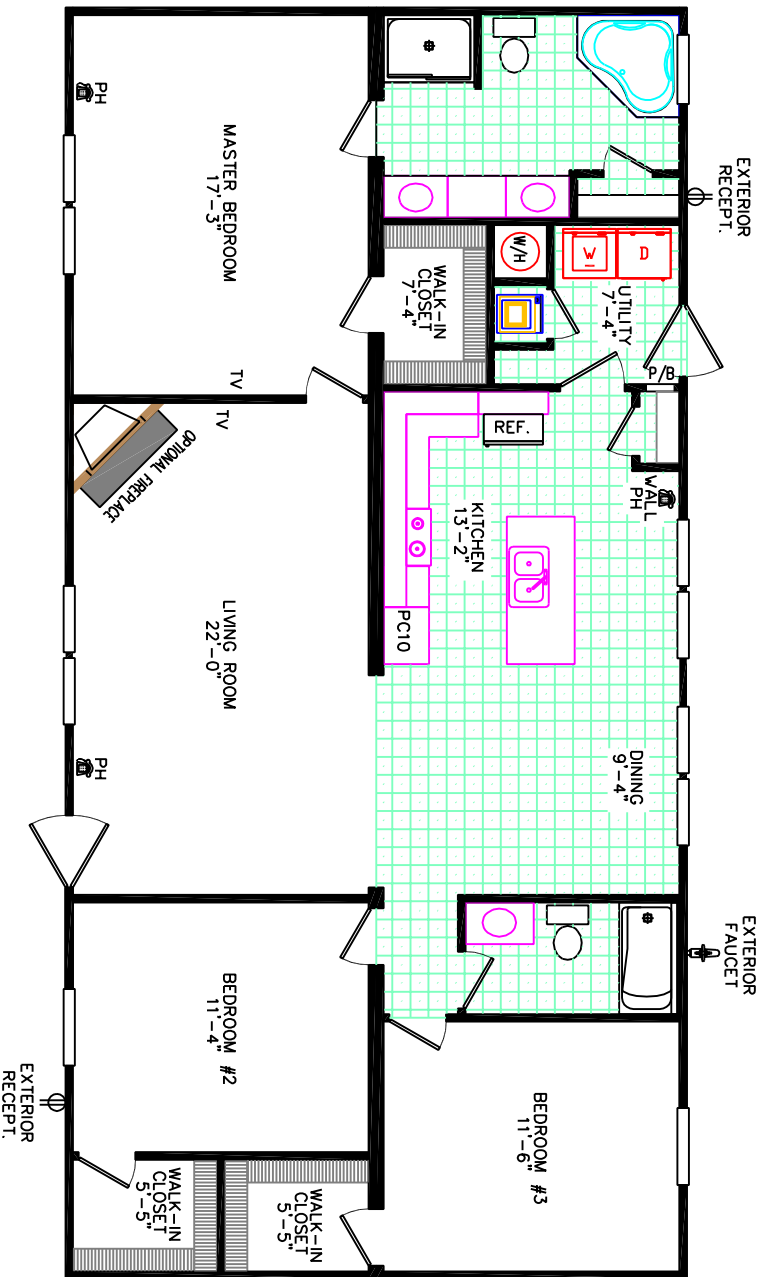

HAMPTON BAY HOMES

2003-60-3-30 30 x 60 3 BEDROOM 2 BATH (APPROXIMATELY 1530SF)

Consistent with our ongoing program of product improvement, Hampton Bay reserves the right to change prices, specifications and decor without notice. Some items shown on this illustration are optional. OVERALL LENGTH INCLUDES APPROXIMATELY 4'-0" FOR HITCH and ROOM DIMENSIONS ARE APPROXIMATE.