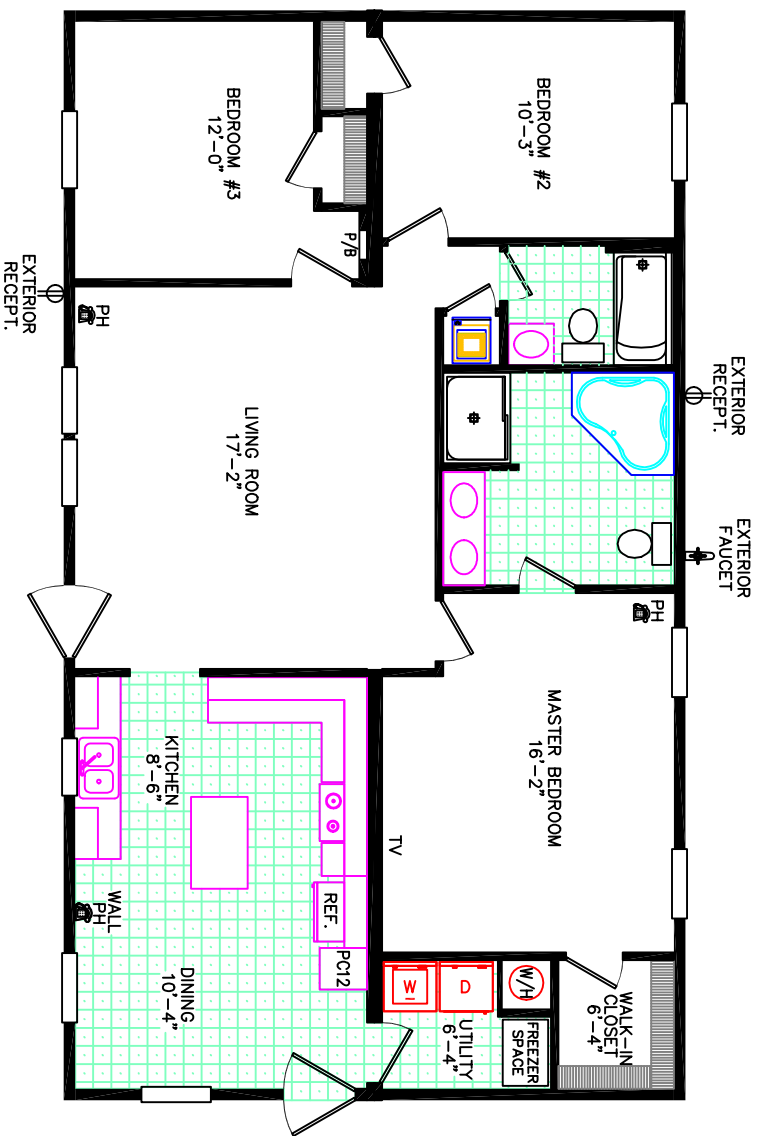

HAMPTON BAY HOMES

2002-52-3-30 30 x 52 3 BEDROOM 2 BATH (APPROXIMATELY 1814 SF)

Consistent with our ongoing program of product improvement, Hampton Bay reserves the right to change prices, specifications and decor without notice. Some items shown on this illustration are optional. OVERALL LENGTH INCLUDES APPROXIMATELY 4'-0" FOR HITCH and ROOM DIMENSIONS ARE APPROXIMATE.