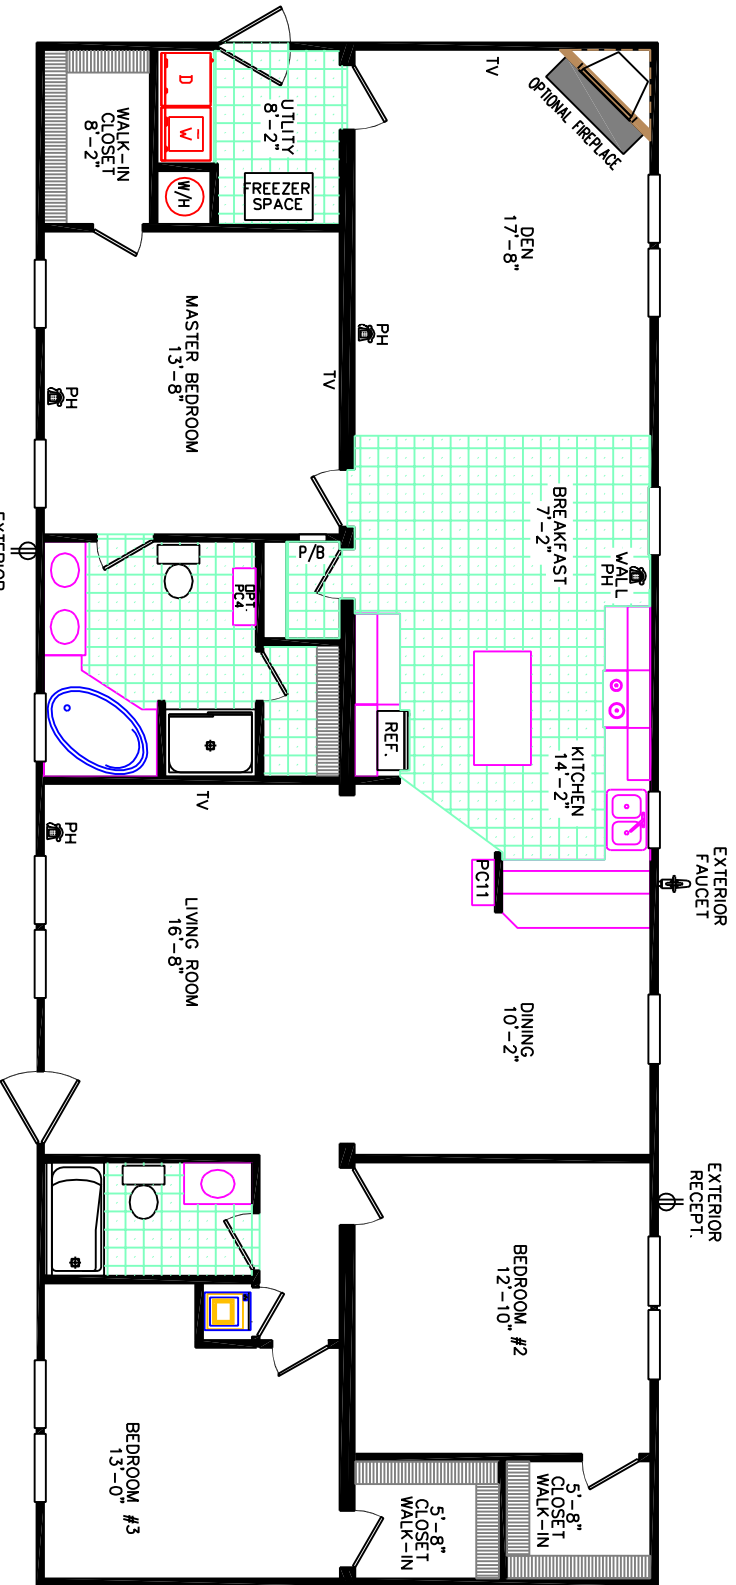

HAMPTON BAY HOMES

2001-72-3-30

30 x 72 3 BEDROOM 2 BATH (APPROXIMATELY 1858 SF)

Consistent with our ongoing program of product improvement, Hampton Bay reserves the right to change prices, specifications and decor without notice. Some items shown on this illustration are optional. OVERALL LENGTH INCLUDES APPROXIMATELY 4'-0" FOR HITCH and ROOM DIMENSIONS ARE APPROXIMATE.