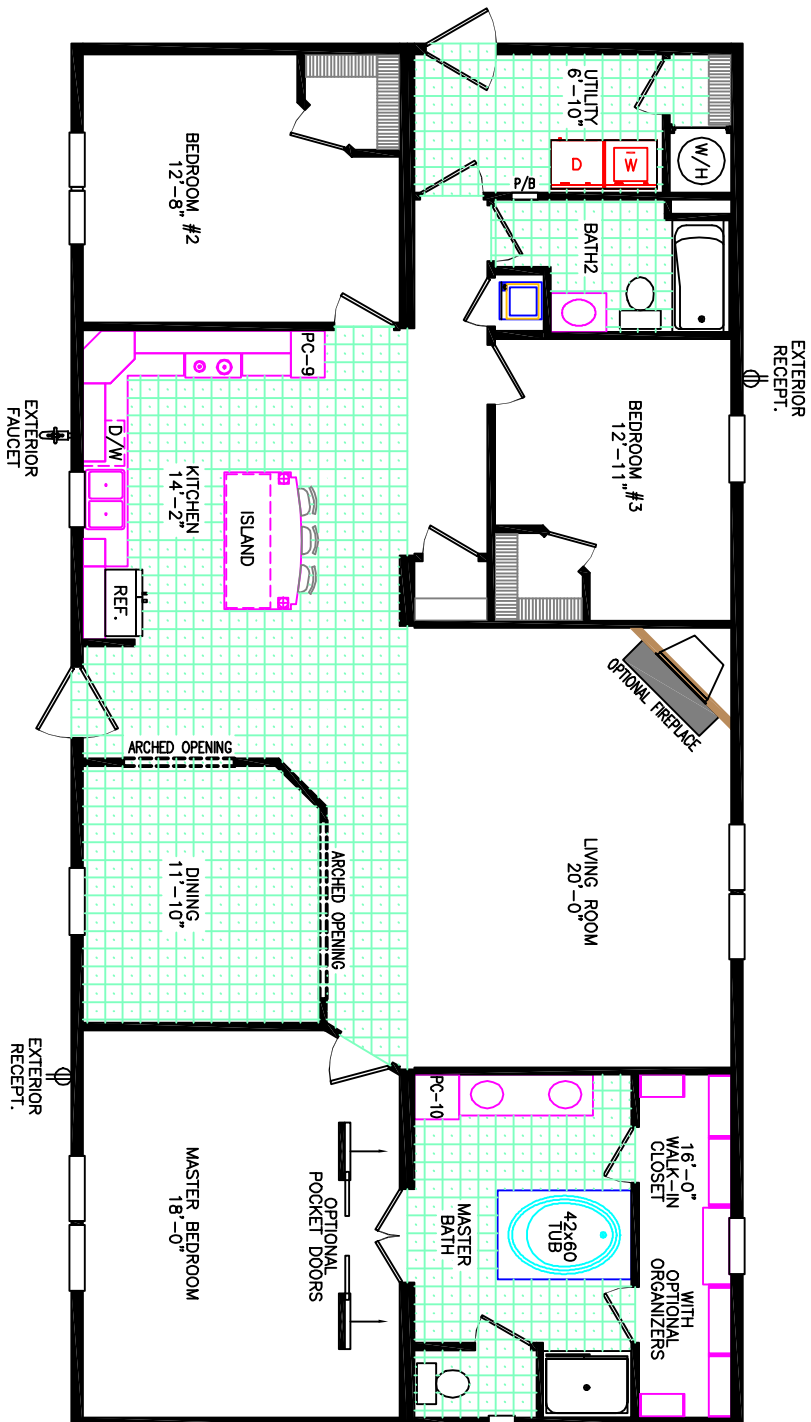

FREEDOM LIVING HOMES

3016-66-3-32 3B x 66 3 BEDROOM 2 BATH (APPROXIMATELY 1860 SF)

Consistent with our ongoing program of product improvement, Hamilton Bay reserves the right to change prices, specifications and decor without notice. Some items shown on this illustration are optional. OVERALL LENGTH INCLUDES APPROXIMATELY 4'-0" FOR HITCH AND ROOM DIMENSIONS ARE APPROXIMATE.