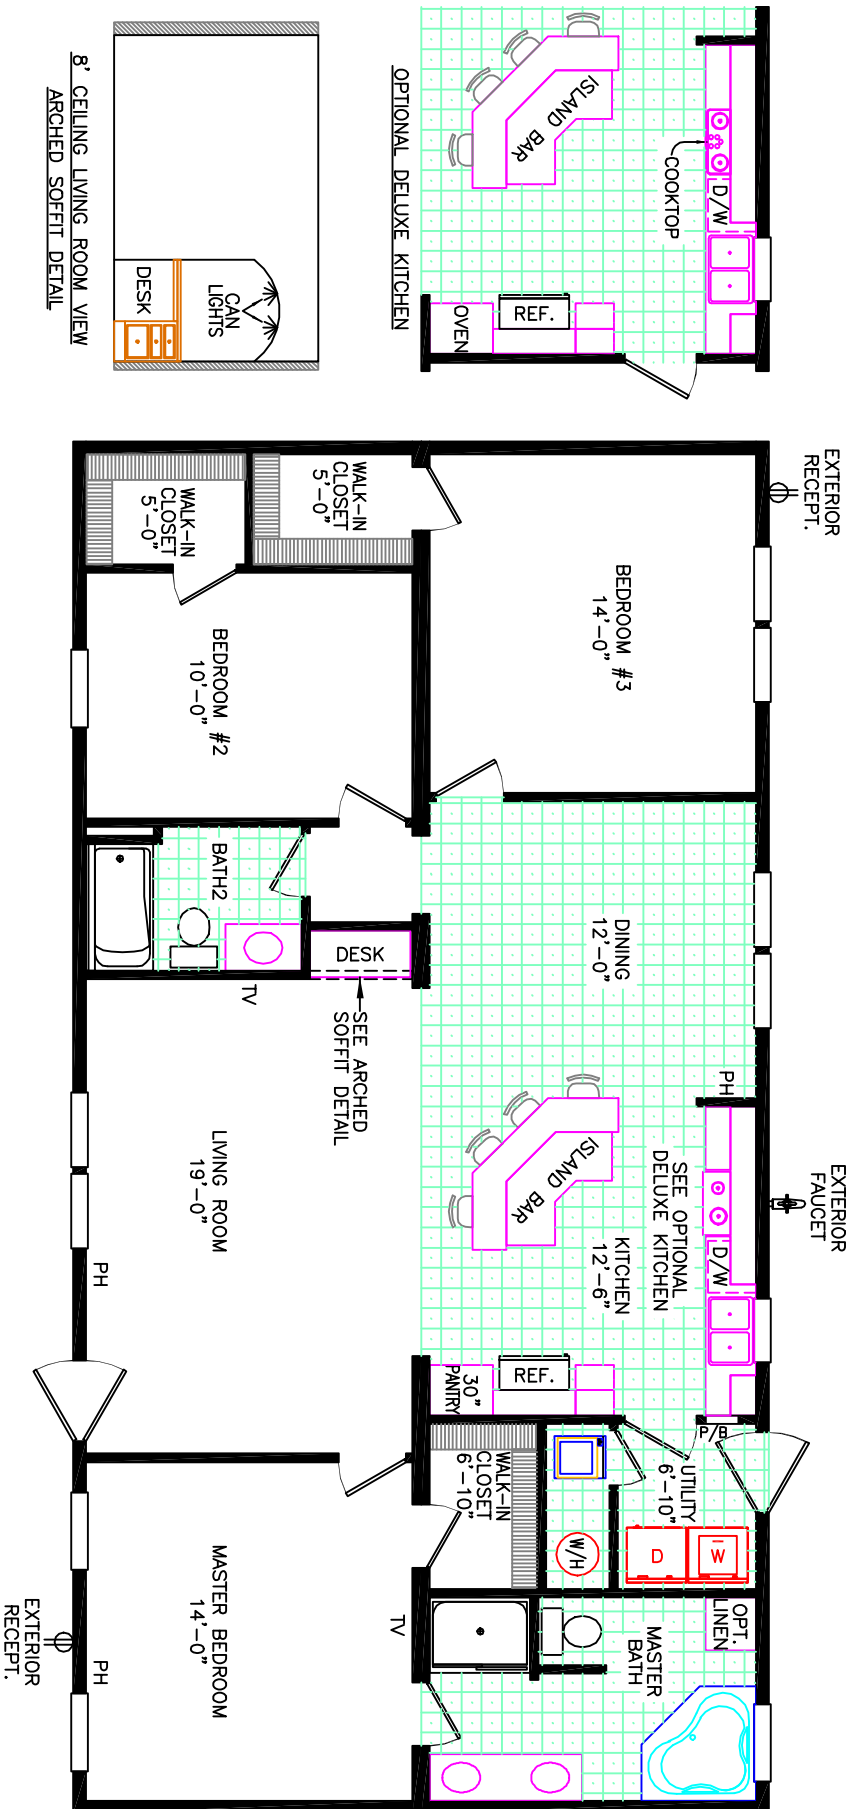

FREEDOM LIVING HOMES

8' CEILING LIVING ROOM VIEW
ARCHED SOFFIT DETAIL

OPTIONAL DELUXE KITCHEN

3008-58-3-30

30 x 58 3 BEDROOM 2 BATH (APPROXIMATELY 1476 SF)

Consistent with our ongoing program of product improvement, Hampton Bay reserves the right to change prices, specifications and decor without notice. Some items shown on this illustration are optional. OVERALL LENGTH INCLUDES APPROXIMATELY 4'-0" FOR HITCH AND ROOM DIMENSIONS ARE APPROXIMATE.