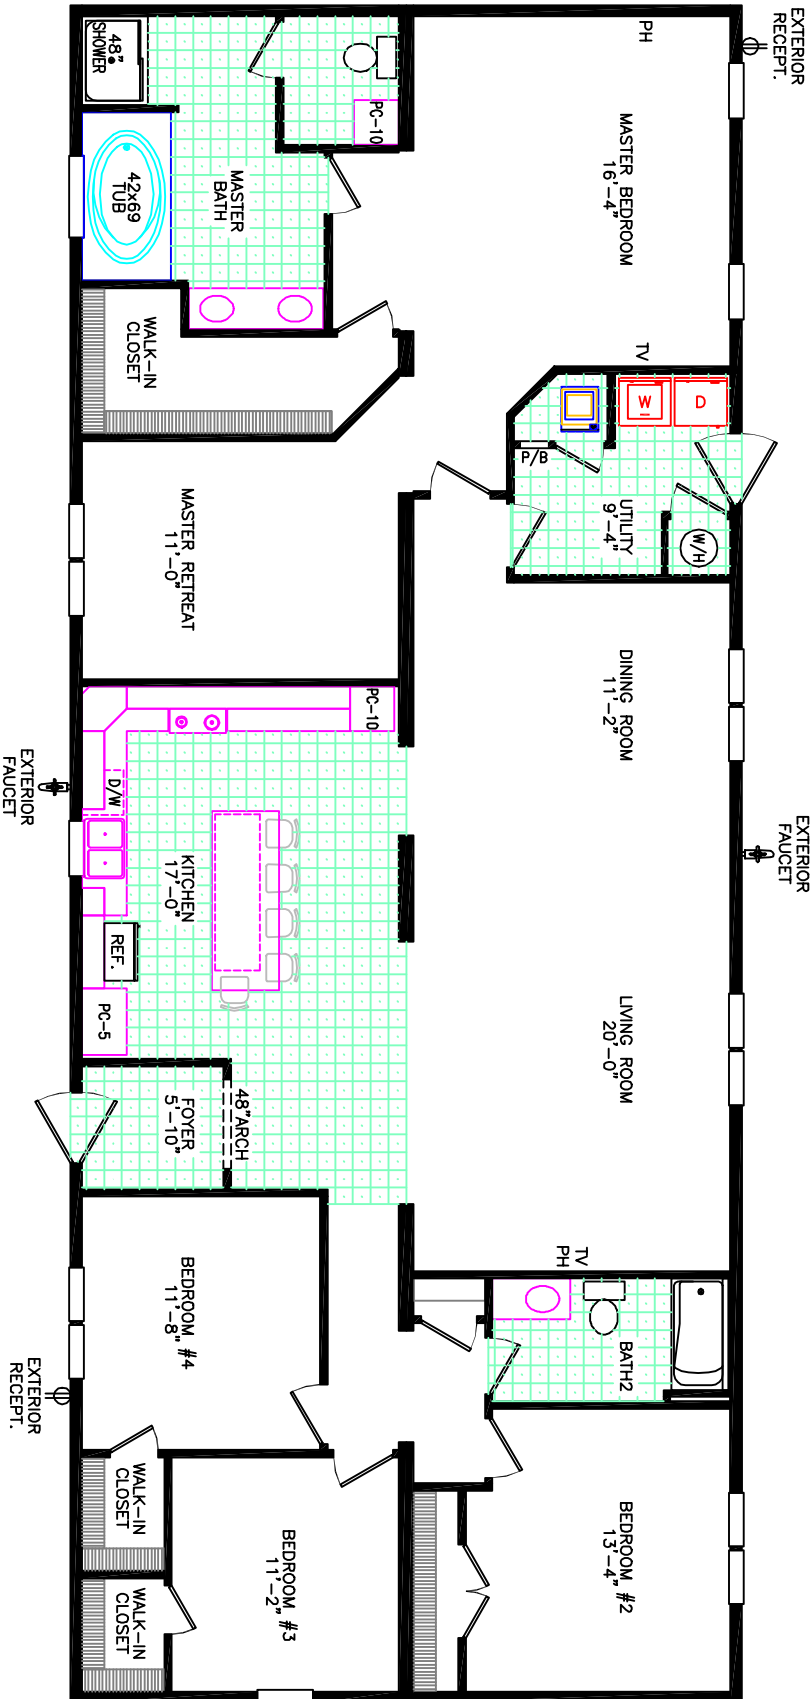

FRANKLIN SERIES HOMES

OPTIONAL 7450 BLOCK WINDOW

OPTIONAL MASTER BATH

4033-80-4-32

32 x 80 4 BEDROOM 2 BATH (APPROXIMATELY 2280 SF)

Consistent with our ongoing program of product improvement, Hamilton Bay reserves the right to change prices, specifications and decor without notice. Some items shown on this illustration are optional. OVERALL LENGTH INCLUDES APPROXIMATELY 4'-0" FOR HITCH AND ROOM DIMENSIONS ARE APPROXIMATE.