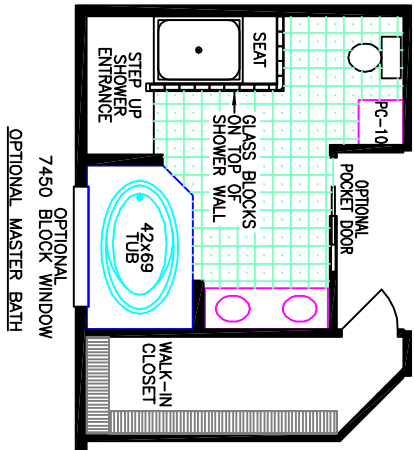

FRANKLIN SERIES HOMES

OPTIONAL 7450 BLOCK WINDOW

OPTIONAL MASTER BATH

4033-80-4-32

32 x 80 4 BEDROOM 2 BATH (APPROXIMATELY 2280 SF)

Consistent with our ongoing program of product improvement, Hamilton Bay reserves the right to change prices, specifications and decor without notice. Some items shown on this illustration are optional. OVERALL LENGTH INCLUDES APPROXIMATELY 4'-0" FOR HITCH AND ROOM DIMENSIONS ARE APPROXIMATE.