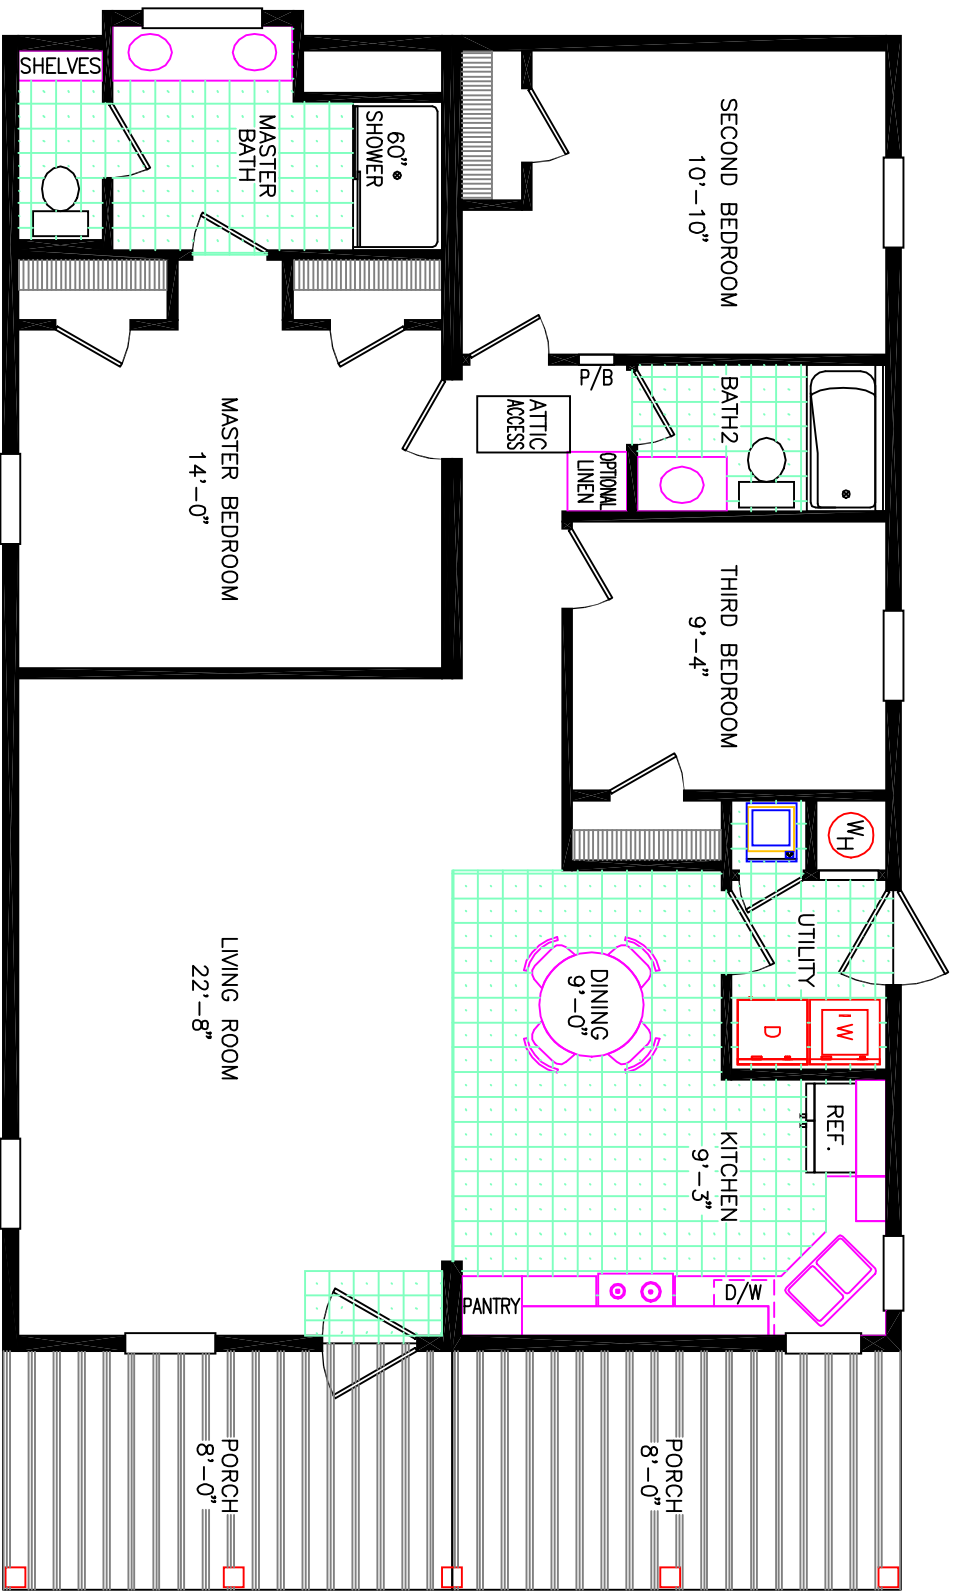

Rockwood by Franklin

712-56-3-32 32 x 56 3 BEDROOM 2 BATH
APPROXIMATELY 1662 SF, 1322 SF HEATED

Consistent with our ongoing program of product improvement, FRANKLIN HOMES, INC. reserves the right to change prices, specifications and decor without notice. Some items shown on this illustration are optional. OVERALL LENGTH INCLUDES APPROXIMATELY 4'-0" FOR HITCH and ROOM DIMENSIONS ARE APPROXIMATE.