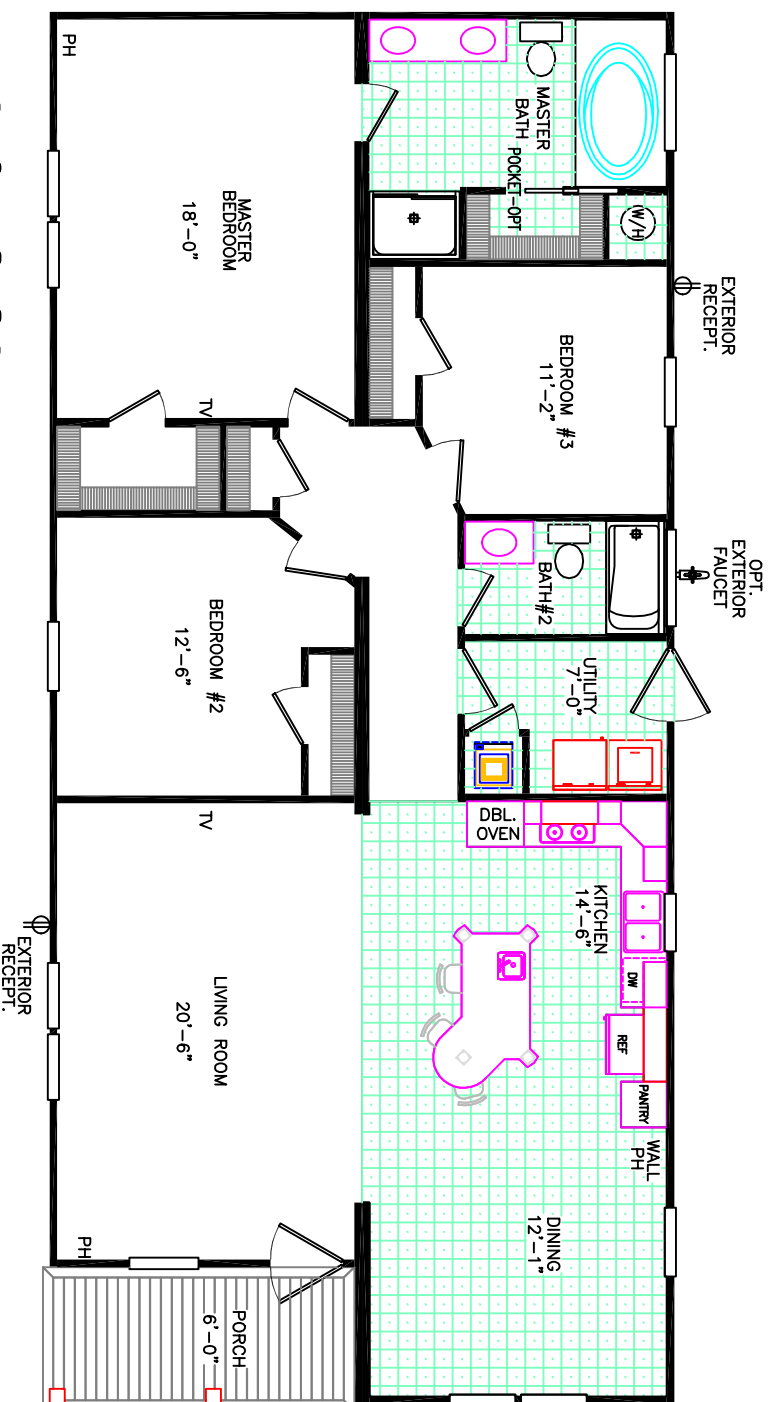

# ROCKWOOD HOMES

**710-65-3-30 30 x 65 3 BEDROOM 2 BATH ( APPROXIMATELY 1690SF )**

Consistent with our ongoing program of product improvement, Hampton Bay reserves the right to change prices, specifications and decor without notice. Some items shown on this illustration are optional. OVERALL LENGTH INCLUDES APPROXIMATELY 4'-0" FOR HITCH AND ROOM DIMENSIONS ARE APPROXIMATE.