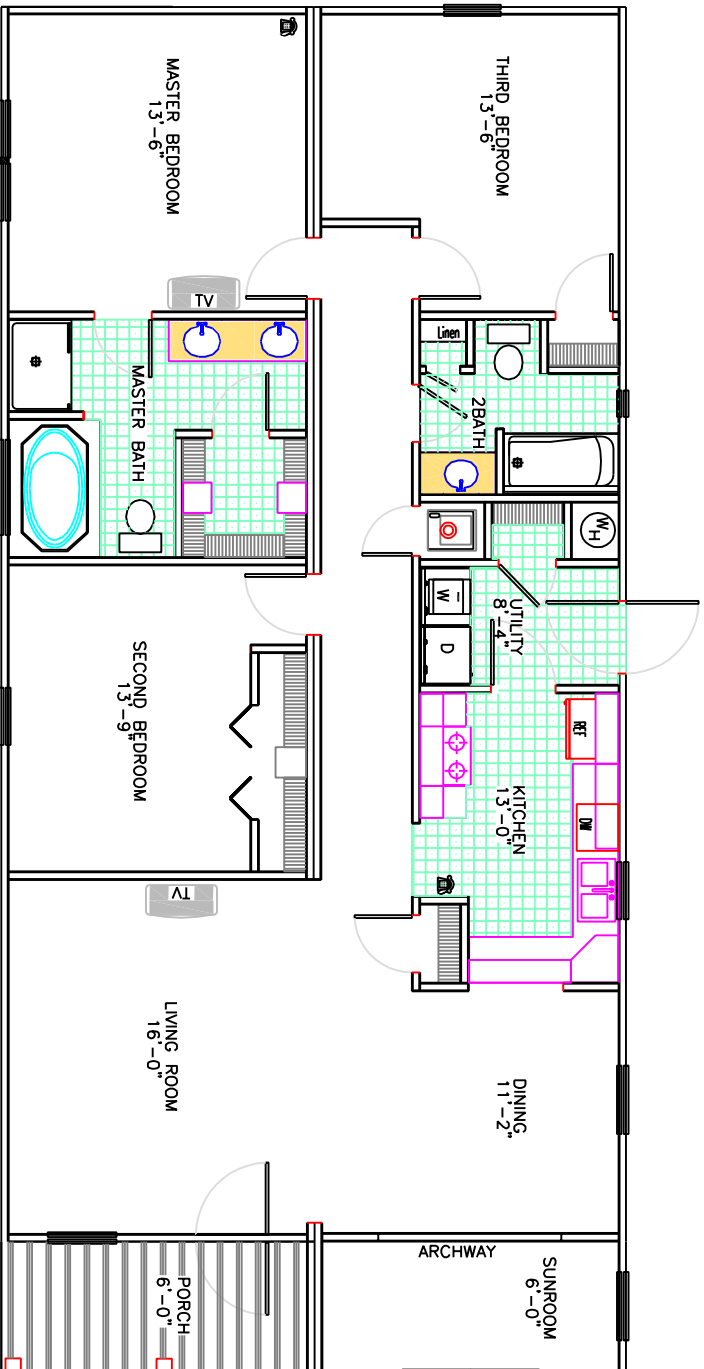

Rockwood by Franklin

703-64-3-30 30 x 64 3 BEDROOM 2 BATH
APPROXIMATELY 1640 SF, 1560 SF HEATED

SUNROOM ON FRONT

Consistent with our ongoing program of product improvement, FRANKLIN HOMES, INC., reserves the right to change prices, specifications and decor without notice. Some items shown on this illustration are optional.
OVERALL LENGTH INCLUDES APPROXIMATELY 4'-0" FOR HITCH and ROOM DIMENSIONS ARE APPROXIMATE.