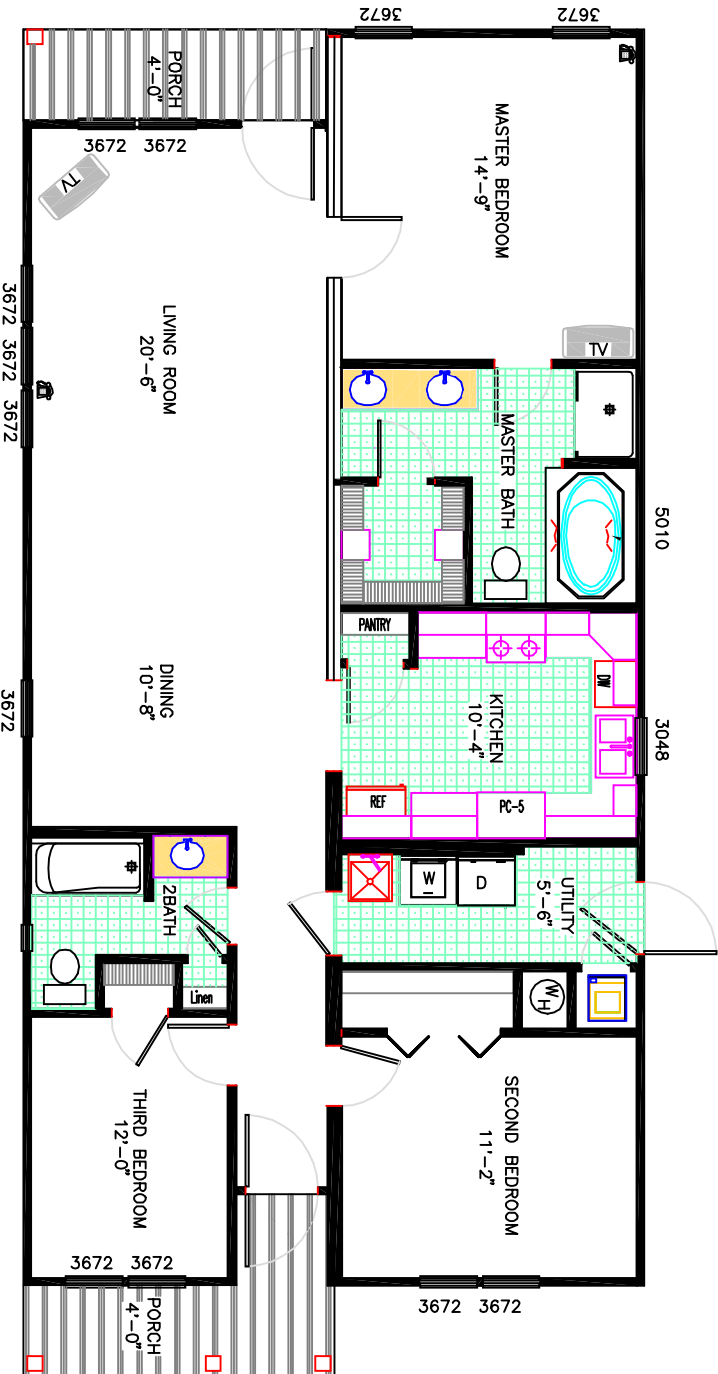

Rockwood by Franklin

702-64-3-28 28 x 60 3 BEDROOM 2 BATH
 APPROXIMATELY 1670 SF, 1446 SF HEATED

Consistent with our ongoing program of product improvement, FRANKLIN HOMES, INC., reserves the right to change prices, specifications and decor without notice. Some items shown on this illustration are optional. OVERALL LENGTH INCLUDES APPROXIMATELY 4'-0" FOR HITCH and ROOM DIMENSIONS ARE APPROXIMATE.