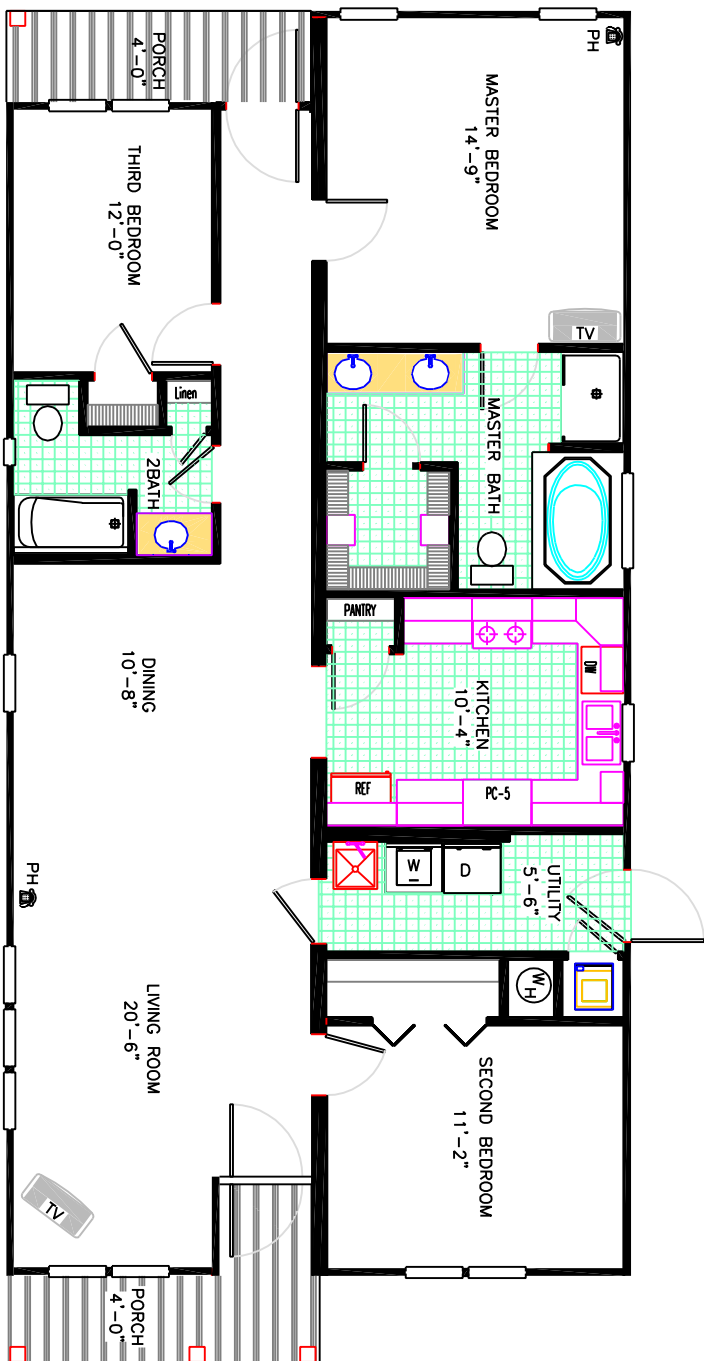

Rockwood by Franklin

**702-64-3-30 30 x 60 3 BEDROOM 2 BATH**  
**APPROXIMATELY 1570 SF, 1445 SF HEATED**

**REVERSED LIVING ROOM**

Consistent with our ongoing program of product improvement, FRANKLIN HOMES, INC., reserves the right to change prices, specifications and decor without notice. Some items shown on this illustration are optional.  
 OVERALL LENGTH INCLUDES APPROXIMATELY 4'-0" FOR HITCH AND ROOM DIMENSIONS ARE APPROXIMATE.  
 rev 10-15-08