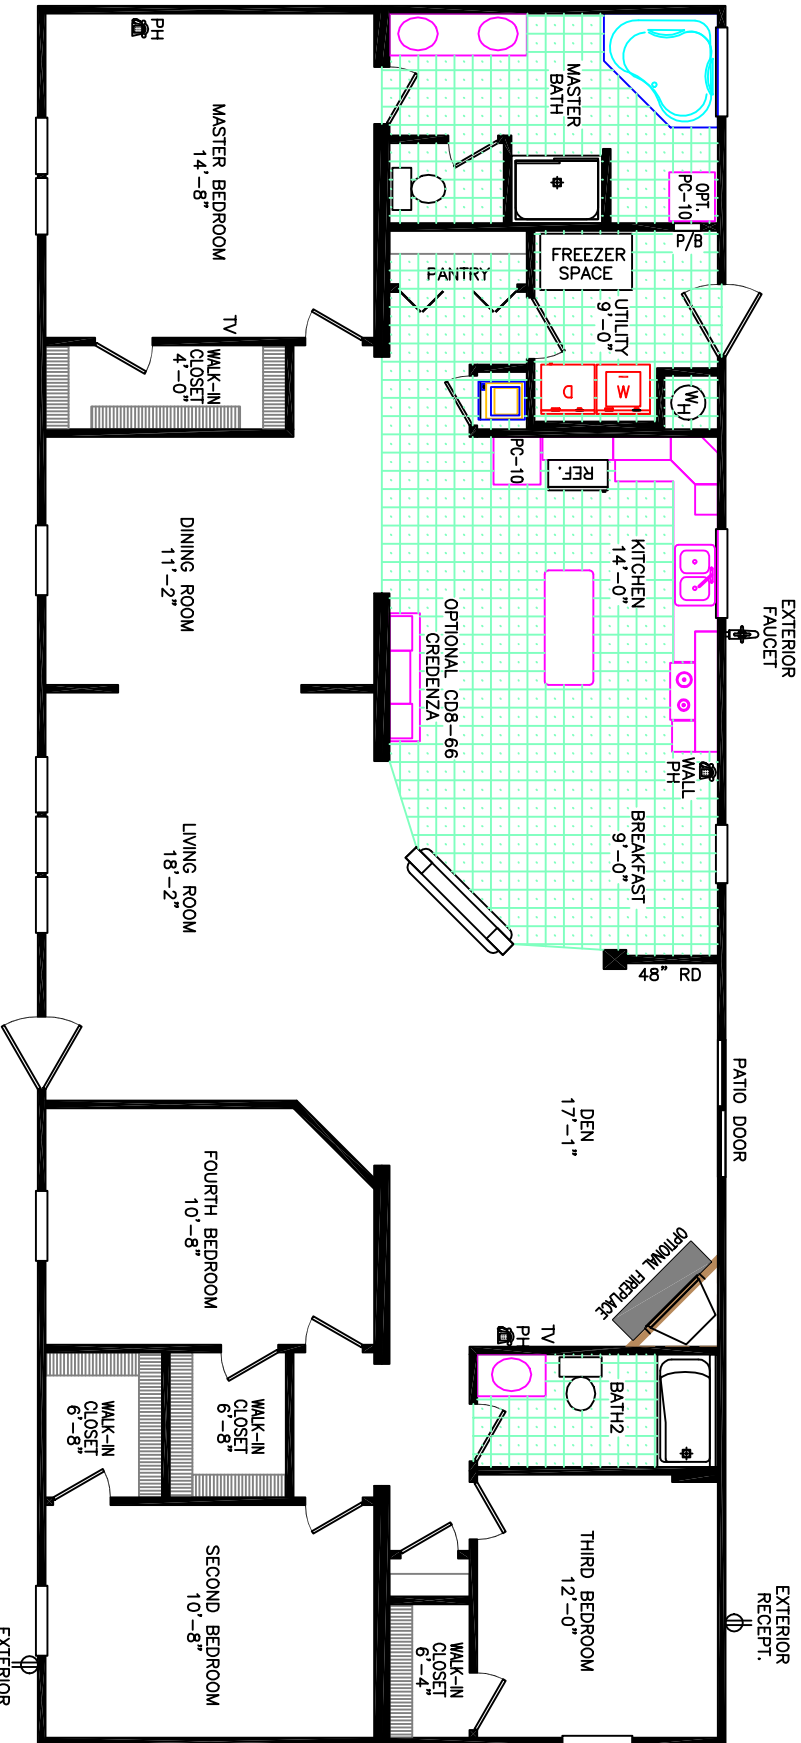

Benchmark Millennium by Franklin

Consistent with our ongoing program of product improvement, FRANKLIN HOMES, INC., reserves the right to change prices, specifications and decor without notice. Some items shown on this illustration are optional. OVERALL LENGTH INCLUDES APPROXIMATELY 4'-0" FOR HITCH and ROOM DIMENSIONS ARE APPROXIMATE.